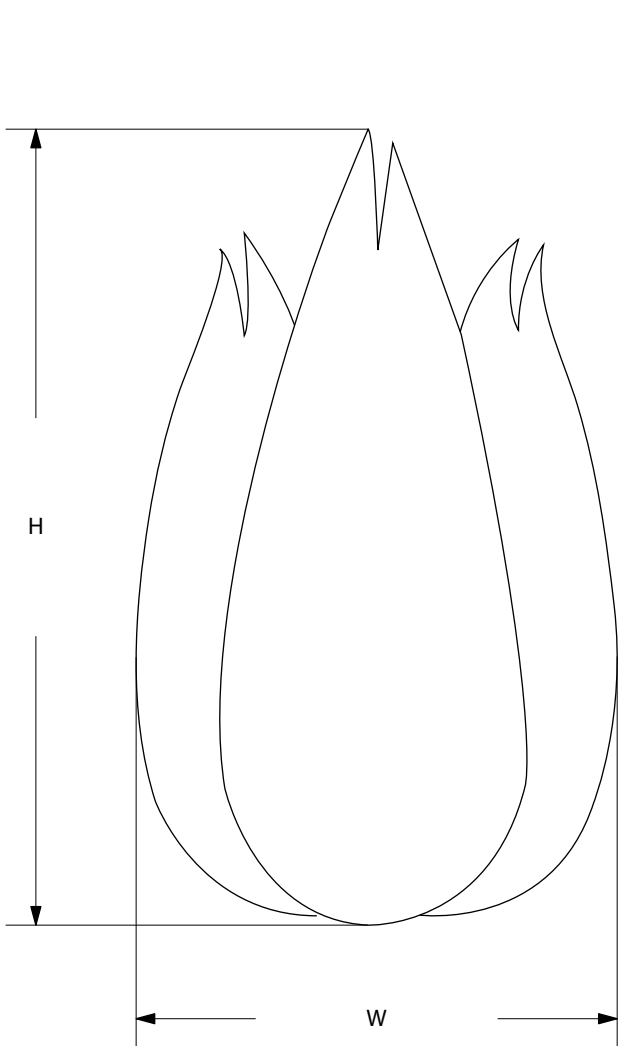

AVRETT

MAGNOLIA POD SCONCE WS 7366R

REGULAR SIZE SHOWN IN WASHED KHAKI

DESIGNED BY BARRY DIXON

ITEMS INCLUDED

MAGNOLIA POD SCONCE		BACKPLATE	W	H	D	LAMP
REGULAR	WS 7366R	3" X 7"	8 1/2"	13 3/4"	4"	1-40W

FINISH OPTIONS	
STANDARD	BI, LGB, GB, BB, WB, BRS, PG, GYB, W, BS
PREMIUM 1	MS, DB, HB, I, P, R, VG, WK, Z
PREMIUM 2	GL, AGL, BGL, UGL, SL, ASL, BSL, USL