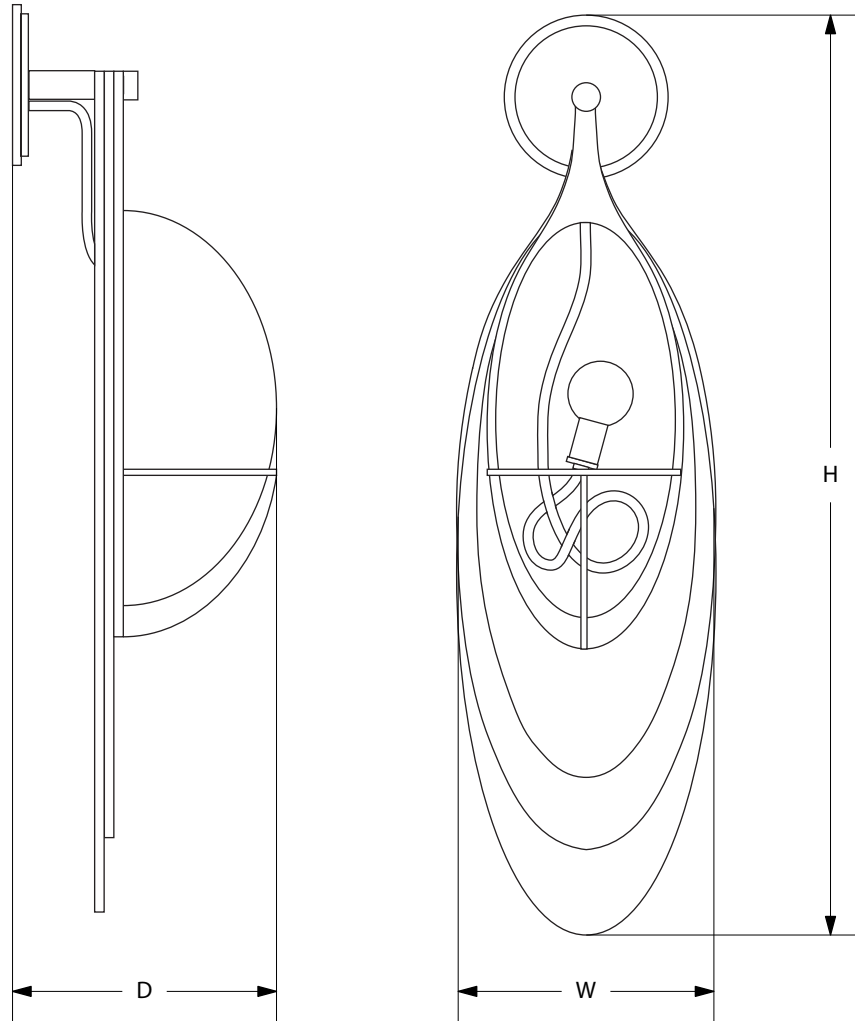

AVRETT

KRONOS SCONCE WS 3645R

REGULAR SIZE SHOWN IN BRUSHED STEEL, SATIN BRASS AND MOUTH BLOWN ORB

AVRETT

DESIGNED BY BARRY DIXON

ITEMS INCLUDED

KRONOS SCONCE		BACKPLATE	W	H	D	LAMP
REGULAR	WS 3645R	4 5/8" DIA	7"	24 3/8"	6 3/4"	1-40W

FINISH OPTIONS

STANDARD	BI, LGB, GB, BB, WB, BRS, PG, GYB, W, BS
PREMIUM 1	MS, DB, HB, I, P, R, VG, WK, Z
PREMIUM 2	GL, AGL, BGL, UGL, SL, ASL, BSL, USL