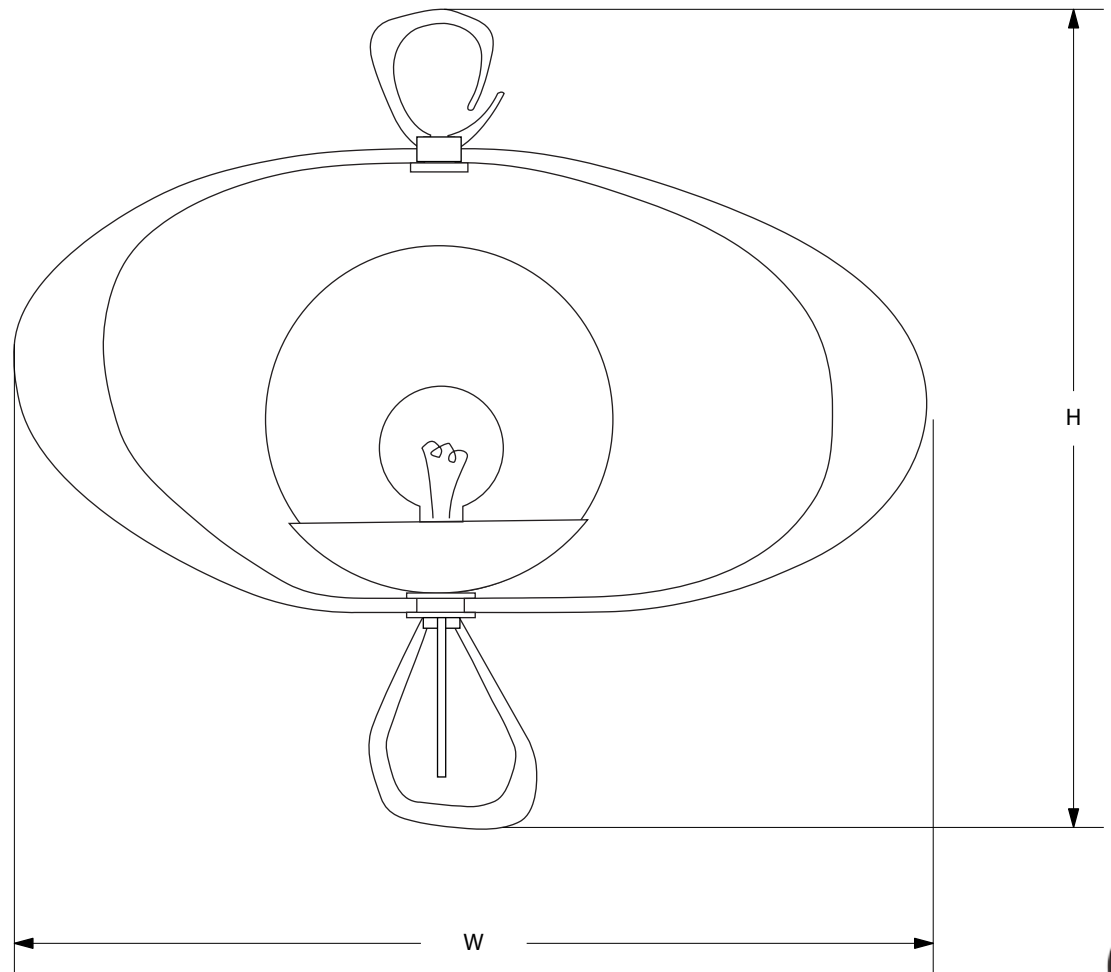

AVRETT

KRONOS PENDANT P 4548R

REGULAR SIZE SHOWN IN BURNT SILVER LEAF, SATIN BRASS AND MOUTH BLOWN ORB

DESIGNED BY BARRY DIXON

ITEMS INCLUDED

KRONOS PENDANT		CANOPY	DIA	H	LAMP
REGULAR	P 4548R	6 1/8" DIA	32"	29"	1-40W