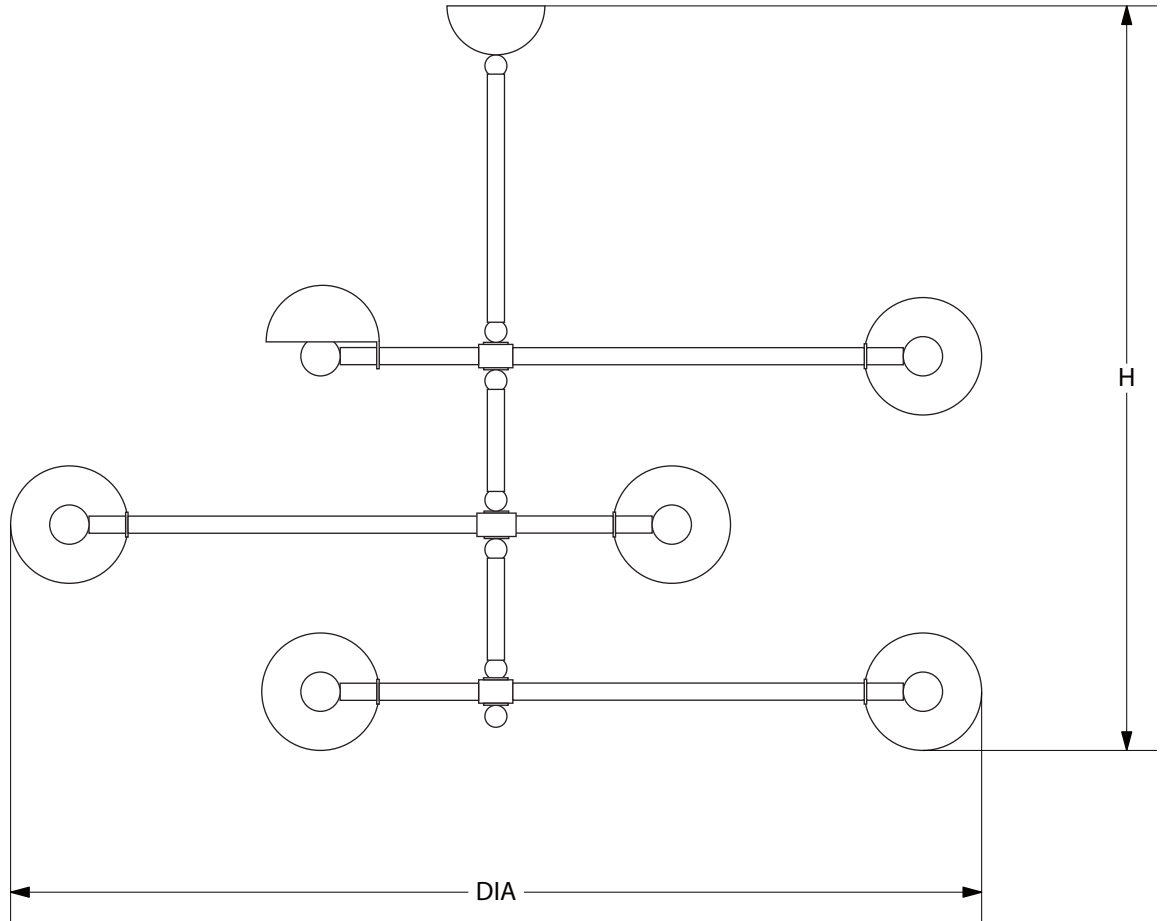

AVRETT

COPERNICUS PENDANT P 4635R

REGULAR SIZE SHOWN IN BURNT SILVER LEAF AND SATIN BRASS

AVRETT

DESIGNED BY BARRY DIXON

ITEMS INCLUDED

COPERNICUS PENDANT		CANOPY	DIA	H	LAMP
REGULAR	P 4635R	6 1/8" DIA	36"	TBD	6-40W

FINISH OPTIONS

STANDARD	BI, LGB, GB, BB, WB, BRS, PG, GYB, W, BS
PREMIUM 1	MS, DB, HB, I, P, R, VG, WK, Z
PREMIUM 2	GL, AGL, BGL, UGL, SL, ASL, BSL, USL