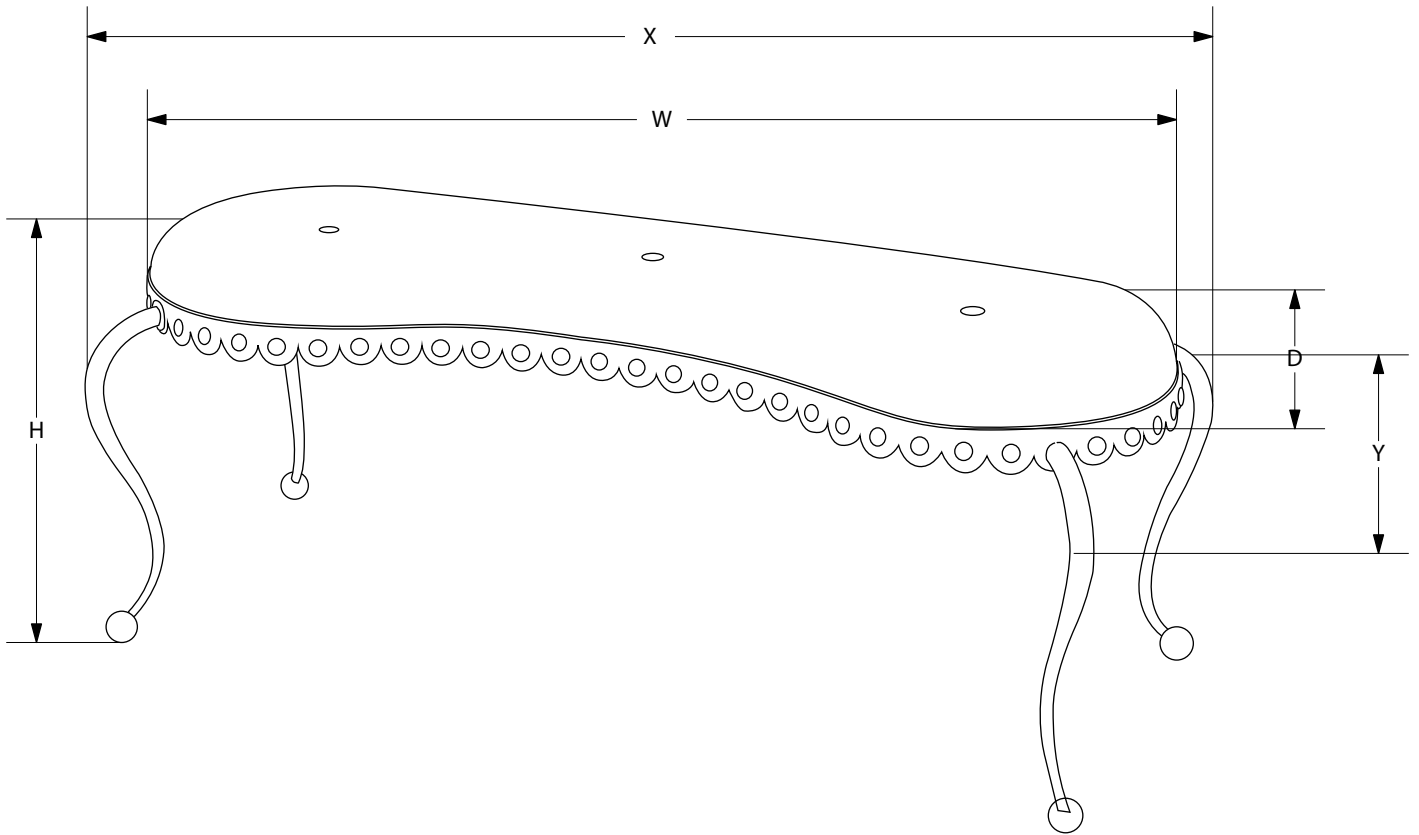

AVRETT

ARTURO BENCH S 6495R

REGULAR SIZE SHOWN IN GRAY BRONZE WITH UPHOLSTERED COM TOP

AVRETT

DESIGNED BY BARRY DIXON

ARTURO		H	W	D	X	Y
REGULAR	S 6495R	19 1/2"	52"	17"	60"	20"

FINISH OPTIONS	
STANDARD	BI, LGB, GB, BB, WB, BRS, PG, GYB, W, BS
PREMIUM 1	MS, DB, HB, I, P, R, VG, WK, Z
PREMIUM 2	GL, AGL, BGL, UGL, SL, ASL, BSL, USL