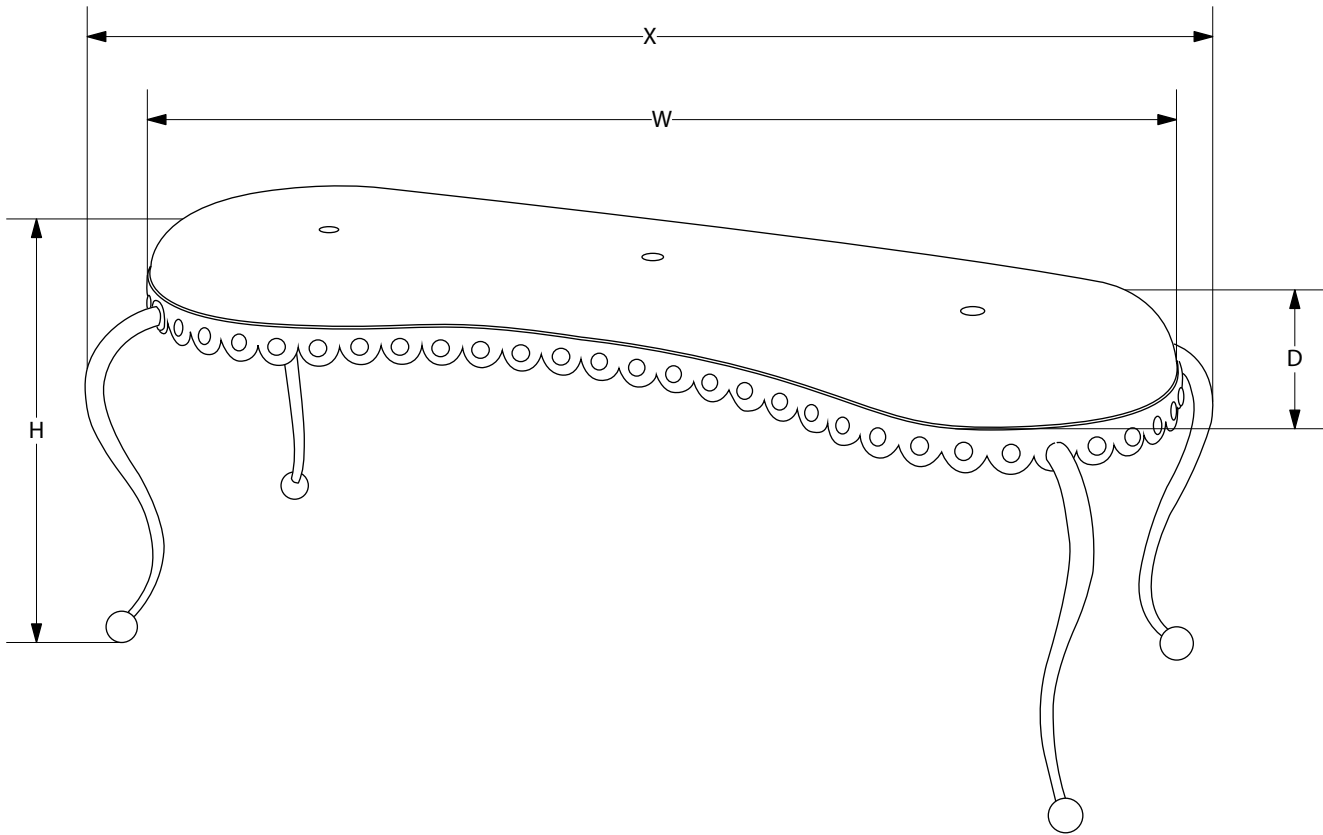

AVRETT

ARTURO BENCH S 6495R

REGULAR SIZE SHOWN IN GRAY BRONZE WITH UPHOLSTERED COM TOP

AVRETT

DESIGNED BY BARRY DIXON

ARTURO		H	W	D	X
REGULAR	S 6495R	19 1/2"	52"	17"	60"

FINISH OPTIONS

STANDARD	BI, LGB, GB, BB, WB, BRS, PG, GYB, W, BS
PREMIUM 1	MS, DB, HB, I, P, R, VG, WK, Z
PREMIUM 2	GL, AGL, BGL, UGL, SL, ASL, BSL, USL