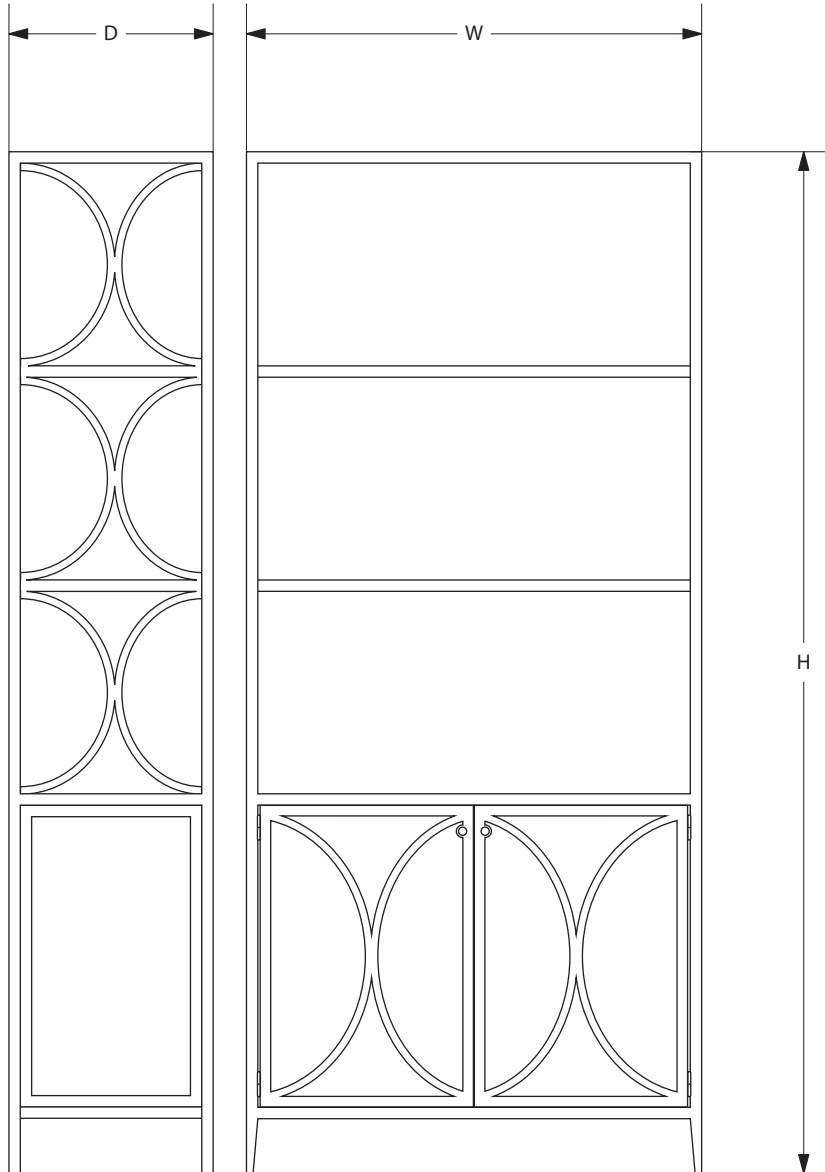

AVRETT

PEYTON ETAGERE E 3698

REGULAR SIZE SHOWN IN BLACK IRON WITH ANTIQUE MIRROR AND METAL SHELVES

AVRETT

DESIGNED BY FRANK PONTERIO

<b>PEYTON</b>		H	W	D
REGULAR	E 3698R	96"	40"	18"

<b>FINISH OPTIONS</b>	
STANDARD	BI, LGB, GB, BB, WB, BRS, PG, GYB, W, BS
PREMIUM 1	MS, DB, HB, I, P, R, VG, WK, Z
PREMIUM 2	GL, AGL, BGL, UGL, SL, ASL, BSL, USL

<b>TOP OPTIONS</b>	
GLASS PREMIUM	LAM, HAM