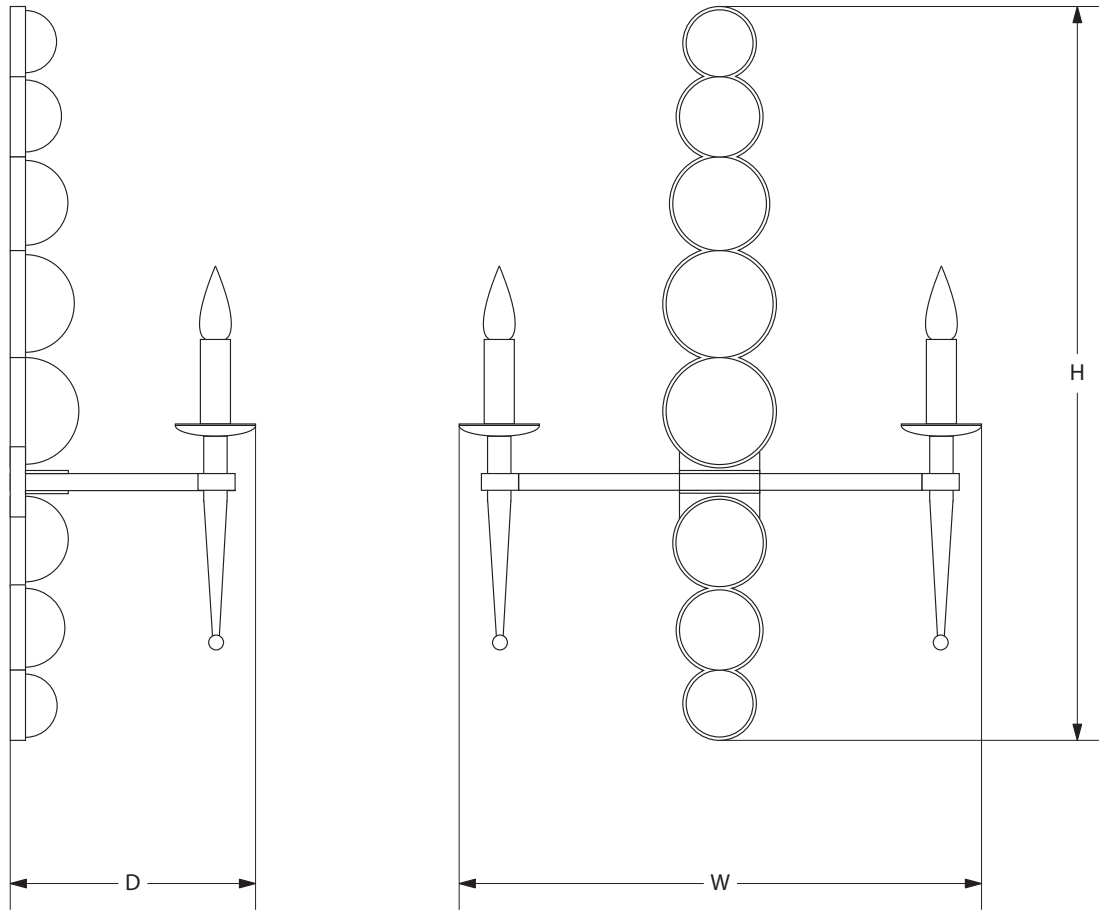

AVRETT

KATE WALL SCONCE WS 5556

REGULAR SIZE SHOWN IN GILT BRONZE WITH MERCURY GLASS ORBS

AVRETT

DESIGNED BY FRANK PONTERIO

ITEMS INCLUDED

KATE WALL SCONCE		BACK PLATE	H	W	D	LAMP
REGULAR	WS 5556R	3.625" X 4.125"	28"	17.125"	7.125"	2-25W