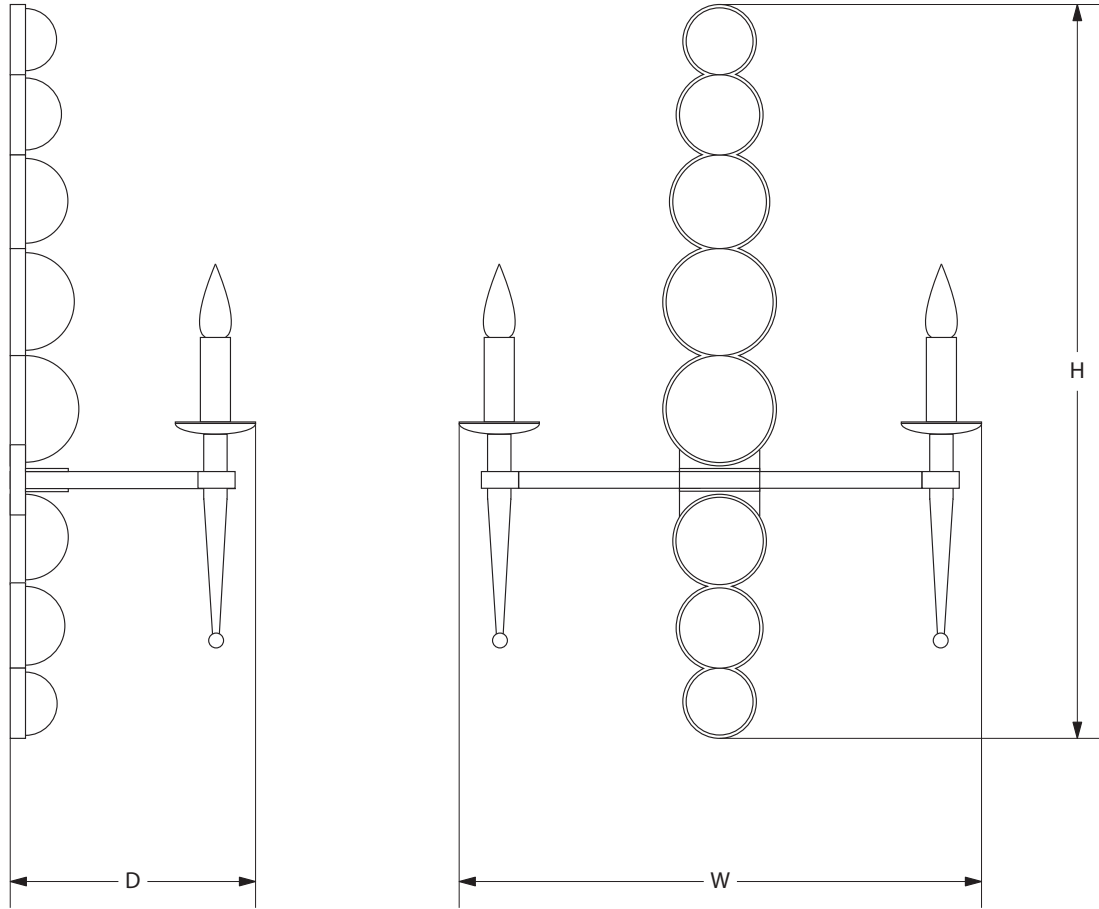

AVRETT

KATE WALL SCONCE WS 5556

REGULAR SIZE SHOWN IN GILT BRONZE WITH MERCURY GLASS ORBS

DESIGNED BY FRANK PONTERIO

ITEMS INCLUDED

KATE WALL SCONCE		BACK PLATE	H	W	D	LAMP
REGULAR	WS 5556R	3.625" X 4.125"	28"	17.125"	7.125"	2-25W