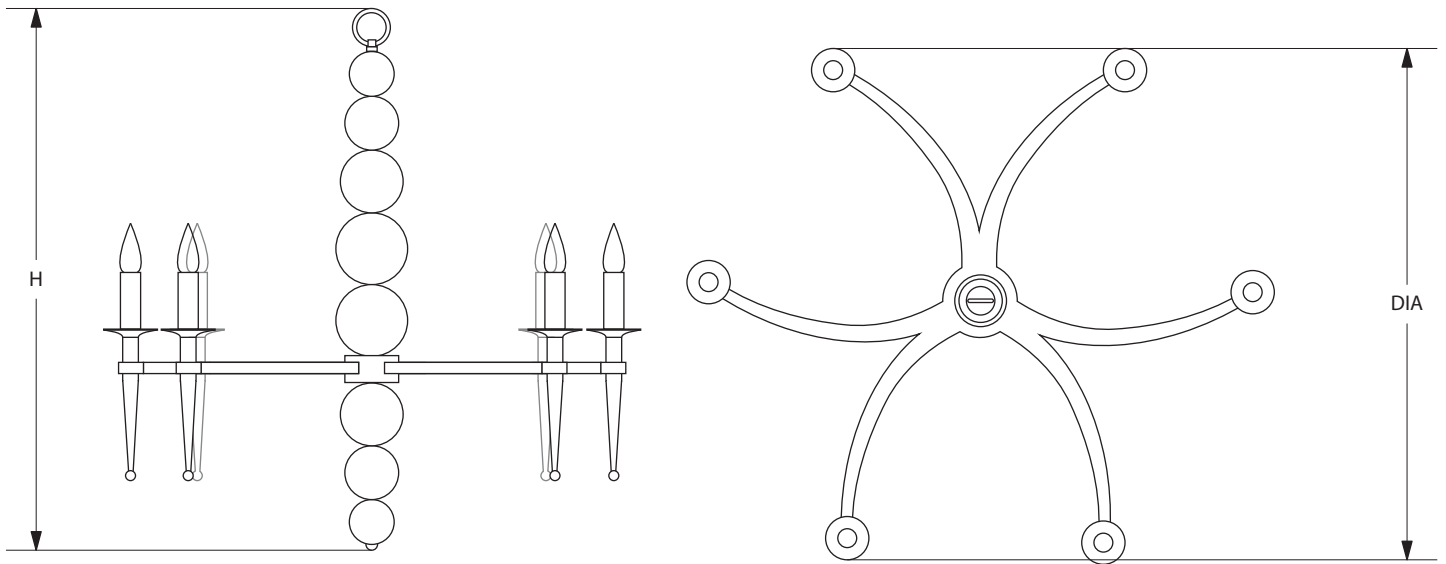

KATE CHANDELIER C 2986

REGULAR SIZE SHOWN IN LIGHT GILT BRONZE WITH MERCURY GLASS ORBS

DESIGNED BY FRANK PONTERIO

ITEMS INCLUDED

KATE CHANDELIER		CANOPY	DIA	H	LAMP
REGULAR	C 2986R	6 1/8" DIA	32 3/4"	31 3/4"	6-40W

FINISH OPTIONS

STANDARD	BI, LGB, GB, BB, WB, BRS, PG, GYB, W, BS
PREMIUM 1	MS, DB, HB, I, P, R, VG, WK, Z
PREMIUM 2	GL, AGL, BGL, UGL, SL, ASL, BSL, USL