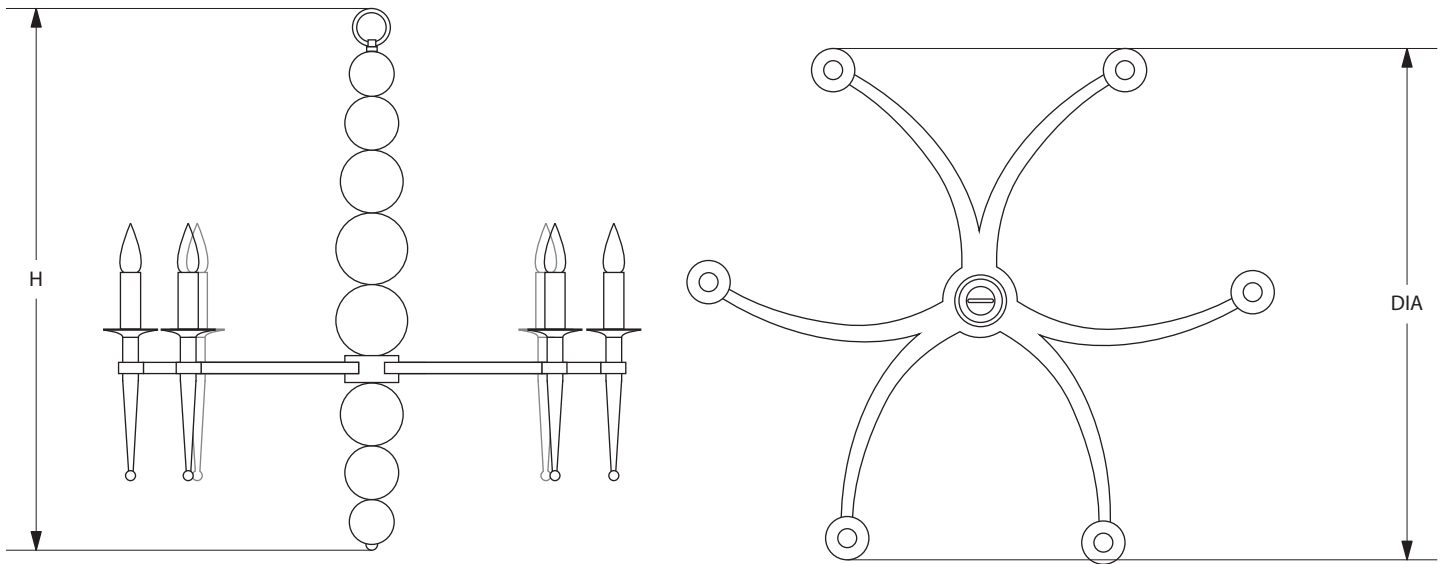

KATE CHANDELIER C 2986

REGULAR SIZE SHOWN IN LIGHT GILT BRONZE WITH MERCURY GLASS ORBS

DESIGNED BY FRANK PONTERIO

ITEMS INCLUDED

KATE CHANDELIER		CANOPY	DIA	H	LAMP
REGULAR	C 2986R	6 1/8" DIA	32 3/4"	31 3/4"	6-40W

FINISH OPTIONS	
STANDARD	BI, LGB, GB, BB, WB, BRS, PG, GYB, W, BS
PREMIUM 1	MS, DB, HB, I, P, R, VG, WK, Z
PREMIUM 2	GL, AGL, BGL, UGL, SL, ASL, BSL, USL