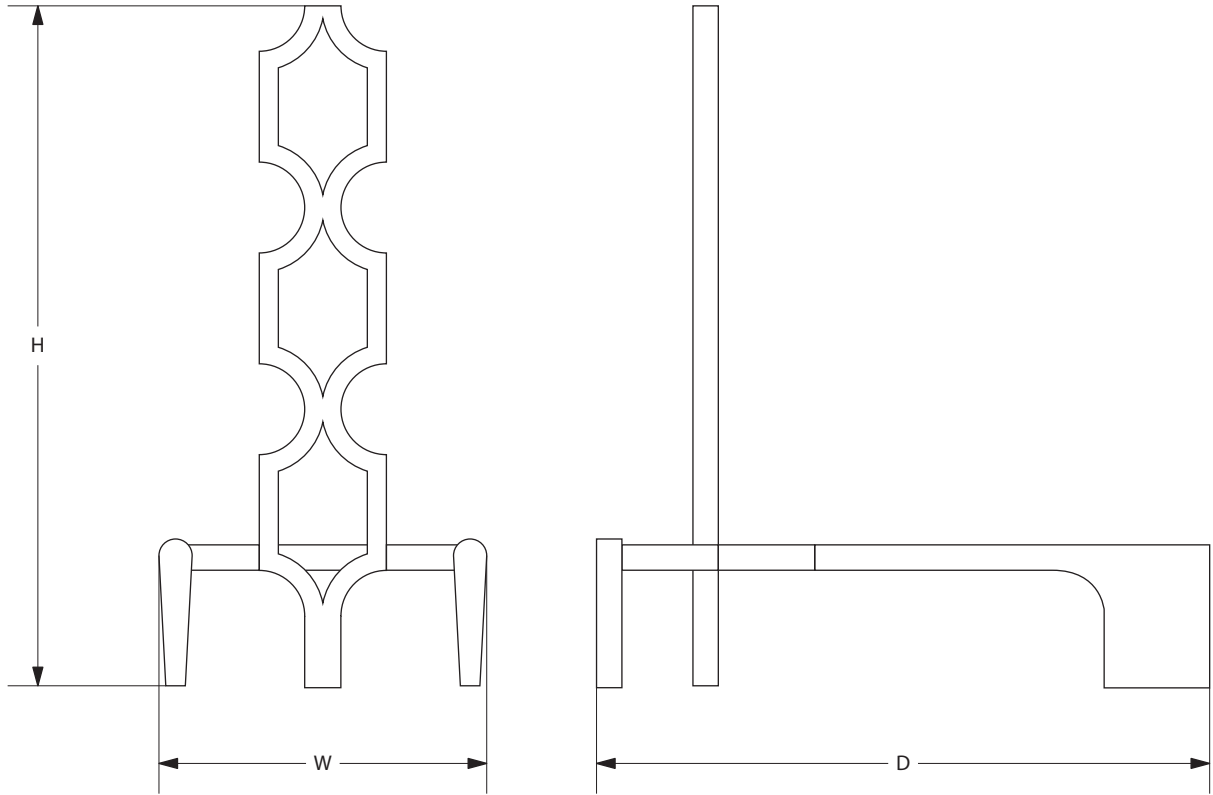

AVRETT

ISABELLA ANDIRONS F 8422

REGULAR SIZE SHOWN IN BRUSHED STEEL WITH SATIN BRASS

DESIGNED BY FRANK PONTERIO

<b>ISABELLA</b>		<b>H</b>	<b>W</b>	<b>D</b>
REGULAR	F 8422R	26 1/2"	11 3/4"	TBD

<b>FINISH OPTIONS</b>	
STANDARD	BI, LGB, GB, BB, WB, BRS, PG, GYB, W, BS
PREMIUM 1	MS, DB, HB, I, P, R, VG, WK, Z
PREMIUM 2	GL, AGL, BGL, UGL, SL, ASL, BSL, USL