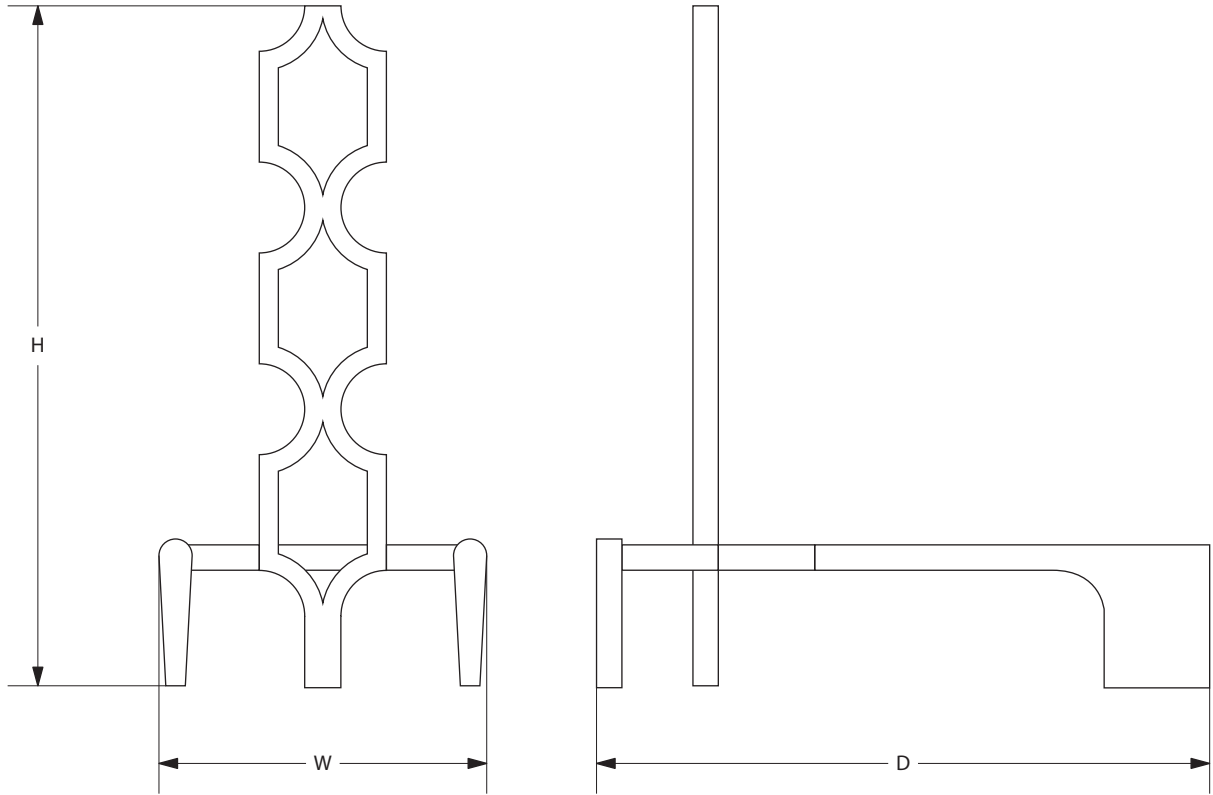

AVRETT

ISABELLA ANDIRONS F 8422

REGULAR SIZE SHOWN IN BRUSHED STEEL WITH SATIN BRASS

DESIGNED BY FRANK PONTERIO

ISABELLA		H	W	D
REGULAR	F 8422R	26 1/2"	11 3/4"	TBD

FINISH OPTIONS	
STANDARD	BI, LGB, GB, BB, WB, BRS, PG, GYB, W, BS
PREMIUM 1	MS, DB, HB, I, P, R, VG, WK, Z
PREMIUM 2	GL, AGL, BGL, UGL, SL, ASL, BSL, USL