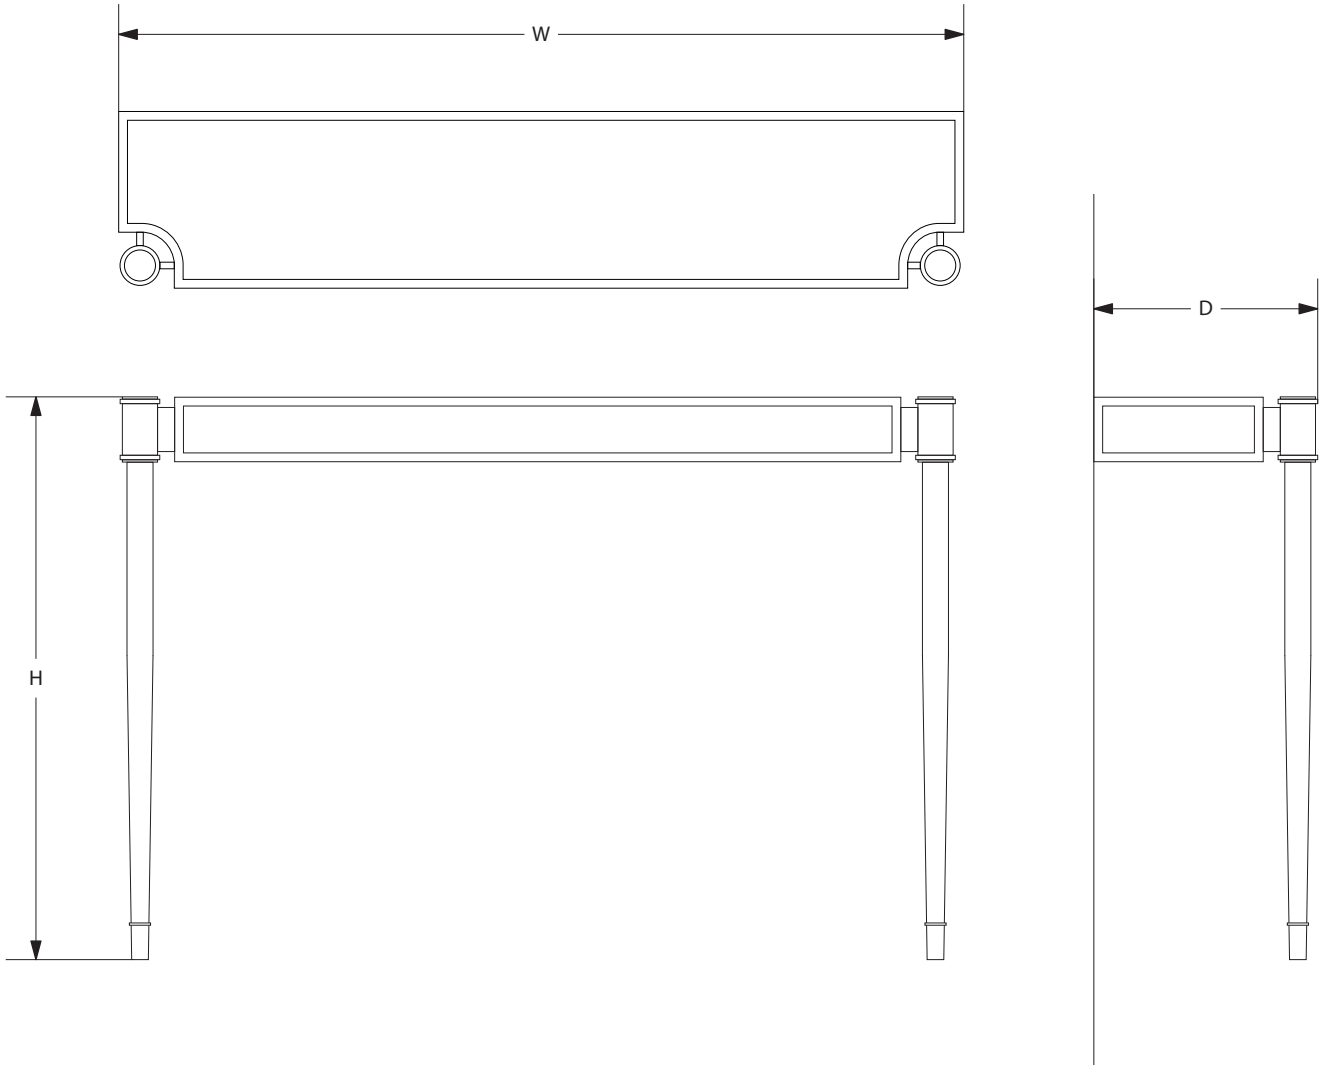

AVRETT

HAMILTON WALL CONSOLE WC 5647

REGULAR SIZE SHOWN IN LIGHT GILT BRONZE WITH AN ANTIQUE MIRROR TOP

DESIGNED BY FRANK PONTERIO

HAMILTON		H	W	D
REGULAR	WC 5647R	32"	48"	10"

FINISH OPTIONS	
STANDARD	BI, LGB, GB, BB, WB, BRS, PG, GYB, W, BS
PREMIUM 1	MS, DB, HB, I, P, R, VG, WK, Z
PREMIUM 2	GL, AGL, BGL, UGL, SL, ASL, BSL, USL