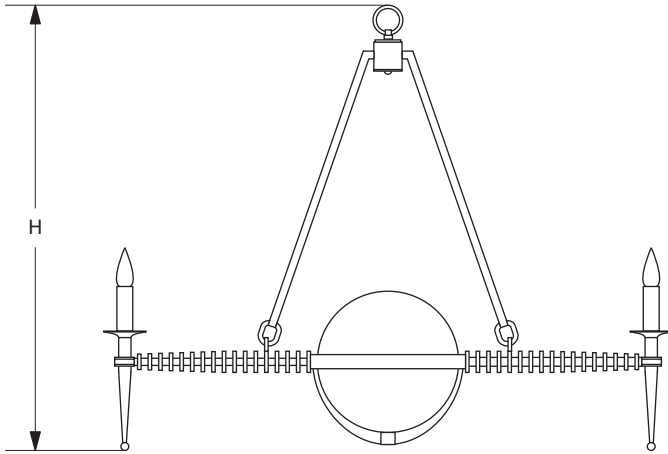

AVRETT

FRANC CHANDELIER C 3579

REGULAR SIZE SHOWN IN BRUSHED STEEL WITH MERCURY GLASS ORB

DESIGNED BY FRANK PONTERIO

ITEMS INCLUDED

FRANC		CANOPY	DIA	H	LAMP
REGULAR	C 3579R	6 1/8" DIA	41 1/2"	30 3/4"	8-40W