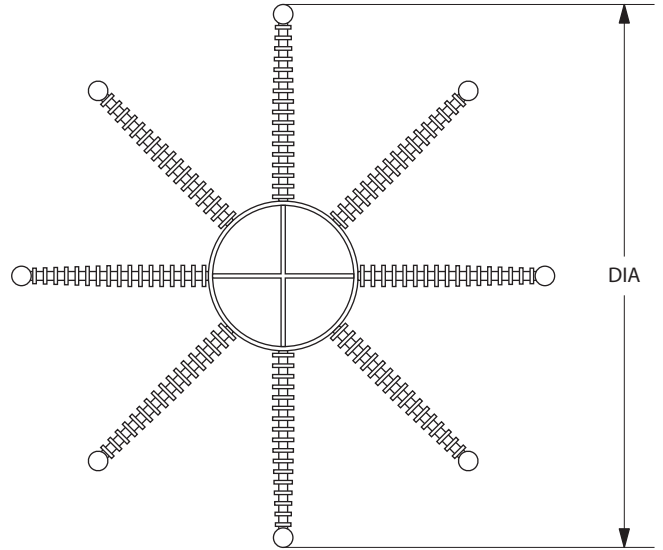

AVRETT

FRANC CHANDELIER C 3579

REGULAR SIZE SHOWN IN BRUSHED STEEL WITH MERCURY GLASS ORB

DESIGNED BY FRANK PONTERIO

ITEMS INCLUDED

FRANC		CANOPY	DIA	H	LAMP
REGULAR	C 3579R	6 1/8" DIA	41 1/2"	30 3/4"	8-40W

FINISH OPTIONS

STANDARD	BI, LGB, GB, BB, WB, BRS, PG, GYB, W, BS
PREMIUM 1	MS, DB, HB, I, P, R, VG, WK, Z
PREMIUM 2	GL, AGL, BGL, UGL, SL, ASL, BSL, USL