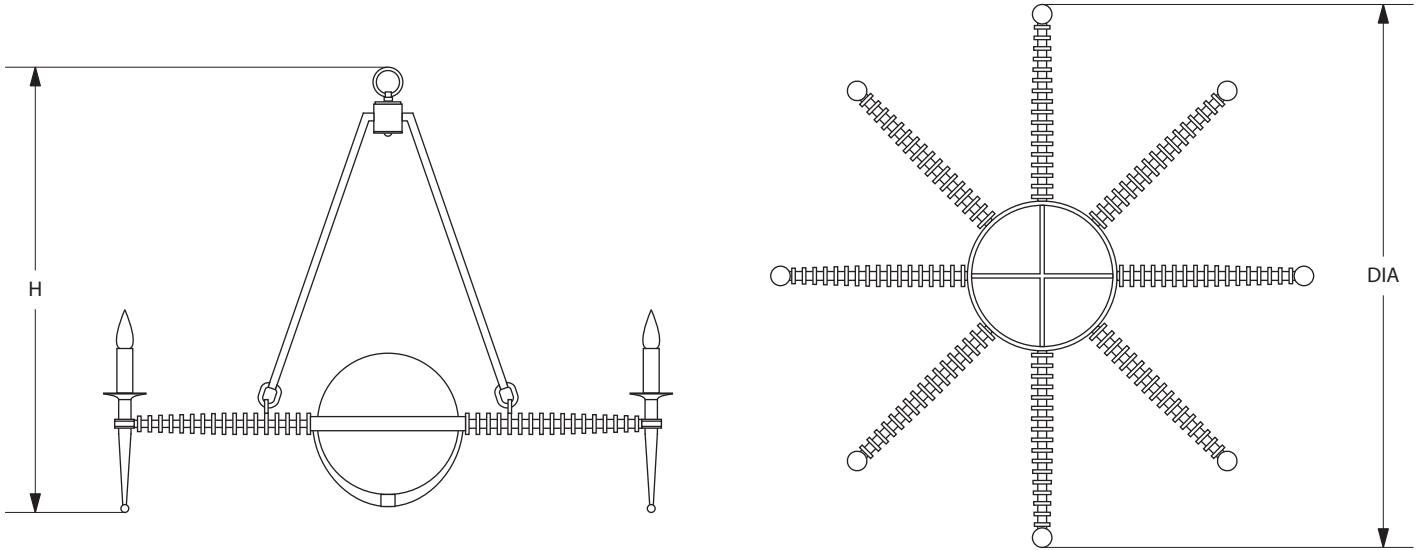

AVRETT

FRANC CHANDELIER C 3579

REGULAR SIZE SHOWN IN BRUSHED STEEL WITH MERCURY GLASS ORB

DESIGNED BY FRANK PONTERIO

ITEMS INCLUDED

FRANC		CANOPY	DIA	H	LAMP
REGULAR	C 3579R	6 1/8" DIA	41 1/2"	30 3/4"	8-40W