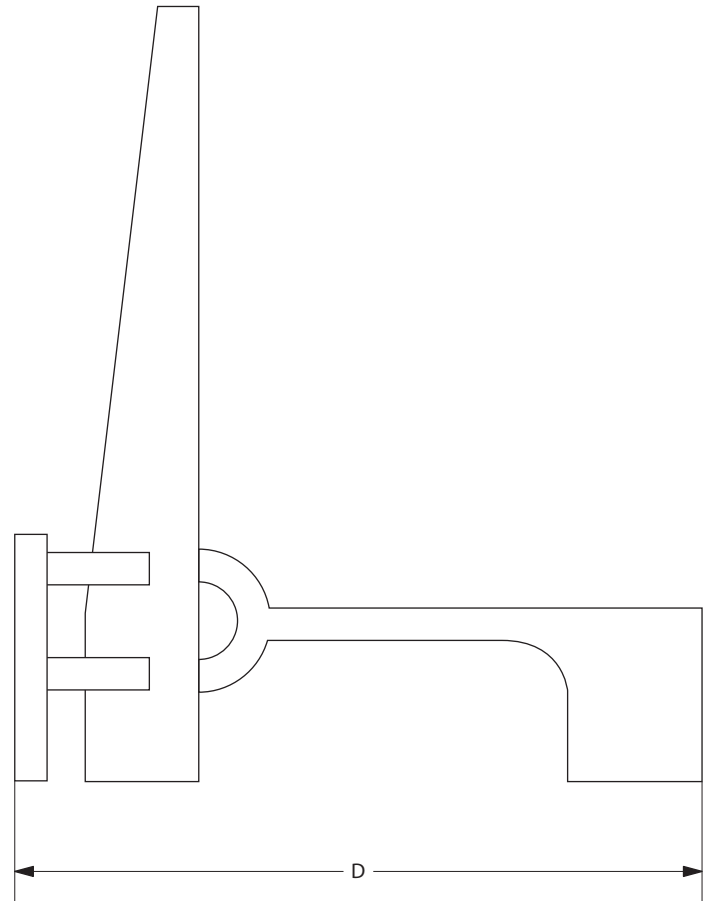

AVRETT

BB ANDIRONS F 1247
REGULAR SIZE SHOWN IN BLACK IRON

DESIGNED BY FRANK PONTERIO

BB		H	W	D
REGULAR	F 1247R	24"	9"	TBD

FINISH OPTIONS	
STANDARD	BI, LGB, GB, BB, WB, BRS, PG, GYB, W, BS
PREMIUM 1	MS, DB, HB, I, P, R, VG, WK, Z
PREMIUM 2	GL, AGL, BGL, UGL, SL, ASL, BSL, USL