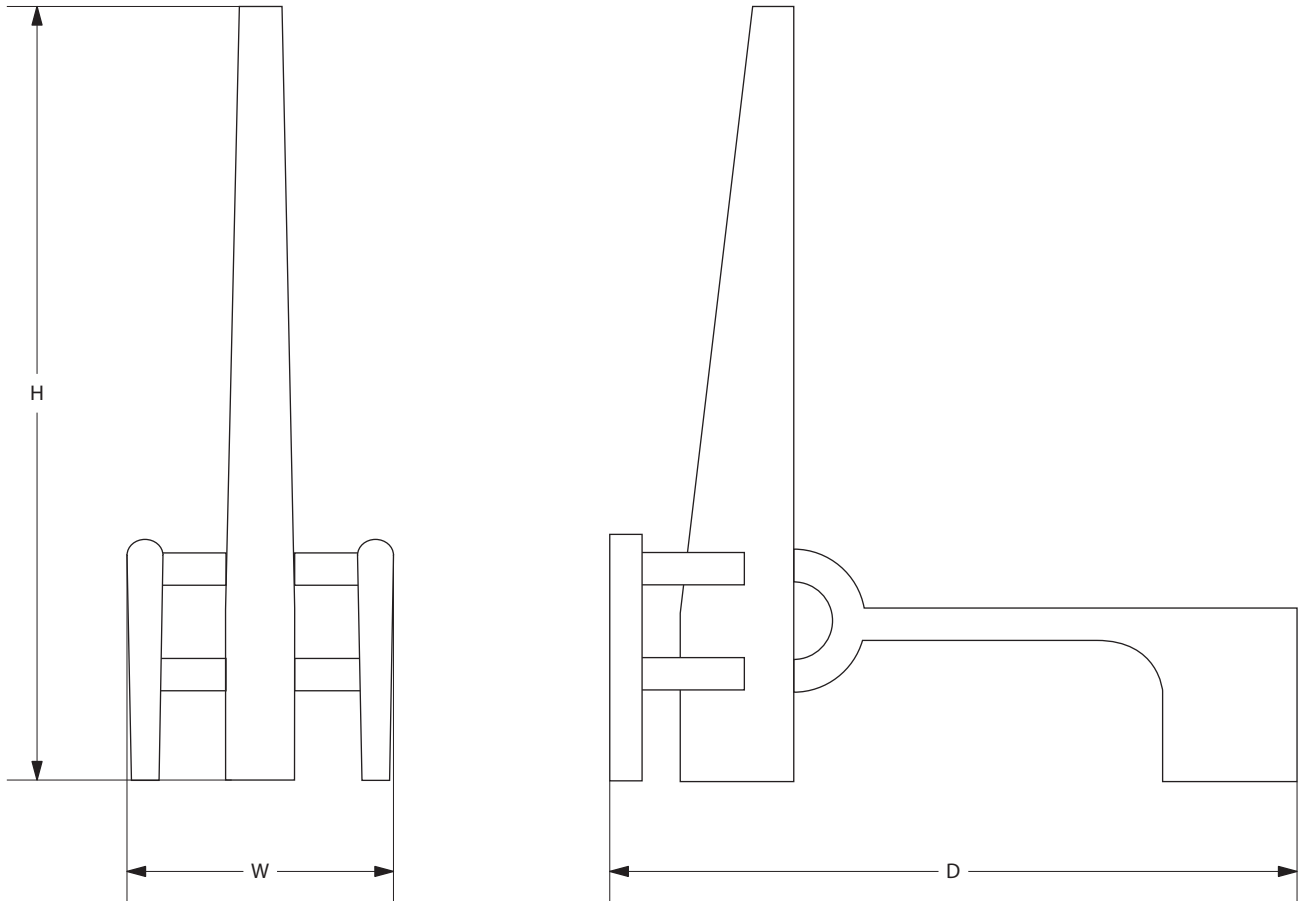

AVRETT

BB ANDIRONS F 1247  
REGULAR SIZE SHOWN IN BLACK IRON

DESIGNED BY FRANK PONTERIO

<b>BB</b>		<b>H</b>	<b>W</b>	<b>D</b>
REGULAR	F 1247R	24"	9"	TBD

<b>FINISH OPTIONS</b>	
STANDARD	BI, LGB, GB, BB, WB, BRS, PG, GYB, W, BS
PREMIUM 1	MS, DB, HB, I, P, R, VG, WK, Z
PREMIUM 2	GL, AGL, BGL, UGL, SL, ASL, BSL, USL