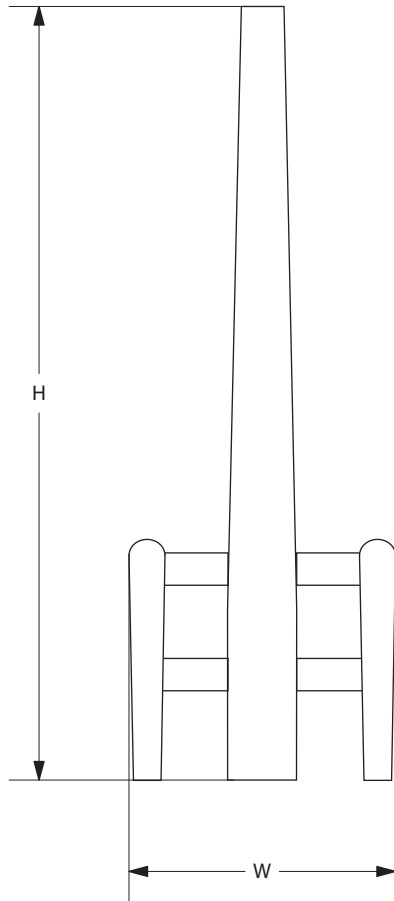

AVRETT

BB ANDIRONS F 1247
REGULAR SIZE SHOWN IN BLACK IRON

DESIGNED BY FRANK PONTERIO

BB		H	W	D
REGULAR	F 1247R	24"	9"	TBD

FINISH OPTIONS	
STANDARD	BI, LGB, GB, BB, WB, BRS, PG, GYB, W, BS
PREMIUM 1	MS, DB, HB, I, P, R, VG, WK, Z
PREMIUM 2	GL, AGL, BGL, UGL, SL, ASL, BSL, USL