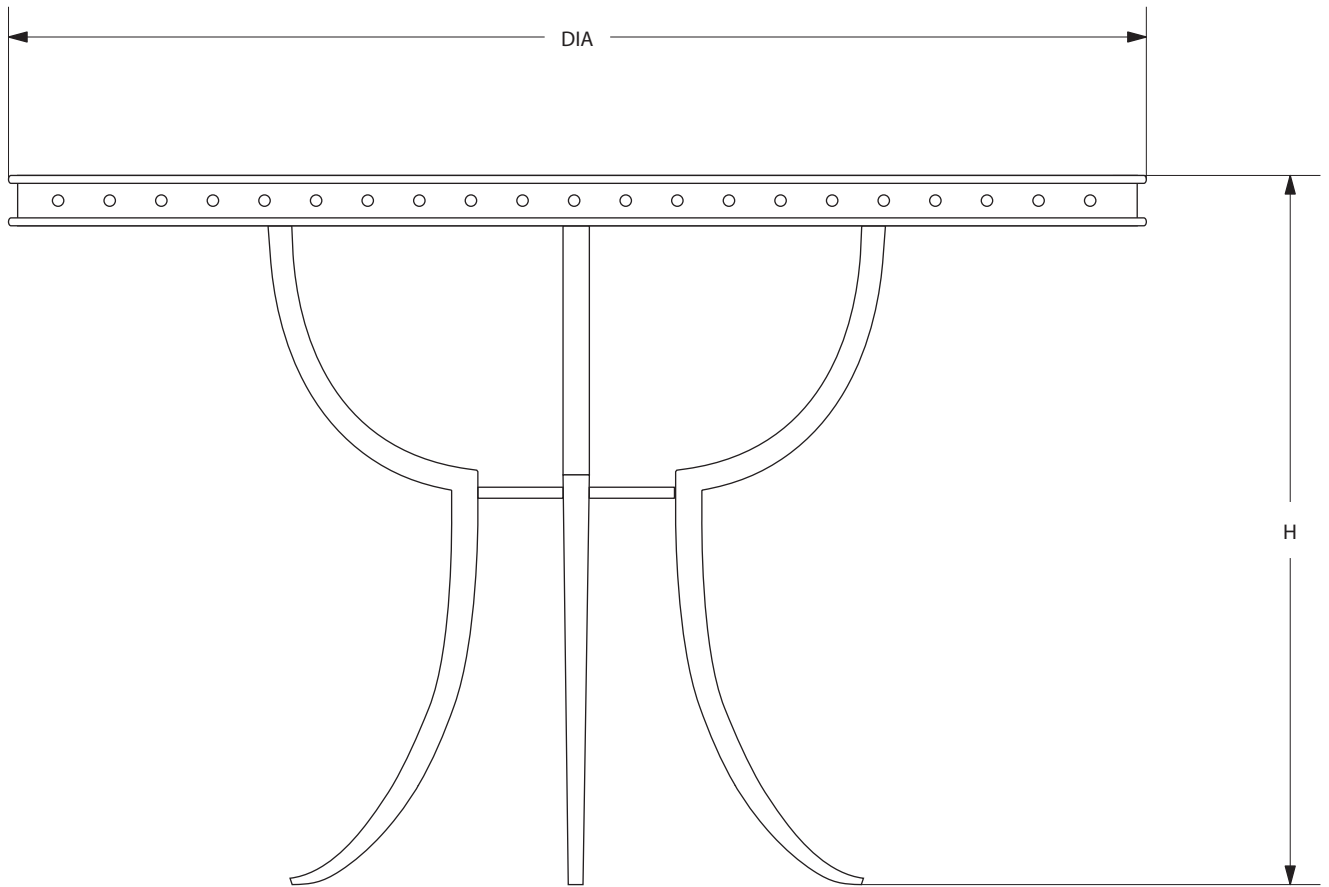

AVRETT

YEADON DINING TABLE DT 1912

SMALL SIZE SHOWN IN GOLD LEAF WITH ANTIQUE MIRROR TOP

DESIGNED BY PEYTON AVRETT

YEADON		DIA	H
SMALL	DT 1912S	36"	30"
REGULAR	DT 1912R	48"	30"
LARGE	ST 1912L	60"	30"

FINISH OPTIONS	
STANDARD	BI, LGB, GB, BB, WB, BRS, PG, GYB, W, BS
PREMIUM 1	MS, DB, HB, I, P, R, VG, WK, Z
PREMIUM 2	GL, AGL, BGL, UGL, SL, ASL, BSL, USL