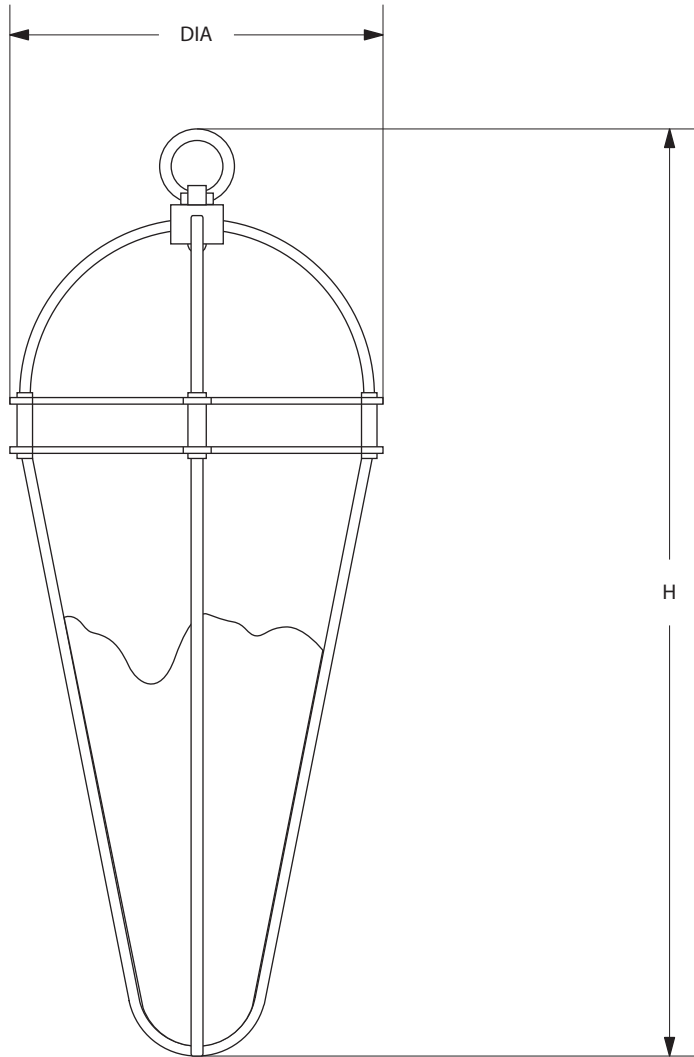

AVRETT

SPUR PENDANT P 2411

REGULAR SIZE SHOWN IN BRUSHED STEEL WITH ANTIQUE MIRROR AND BLOWN GLASS VESSEL

**AVRETT**

DESIGNED BY PEYTON AVRETT

ITEMS INCLUDED

| <b>SPUR</b> |         | CANOPY     | DIA     | H   | LAMP  |
|-------------|---------|------------|---------|-----|-------|
| REGULAR     | P 2411R | 6 1/8" DIA | 13 1/2" | 37" | 8-20W |