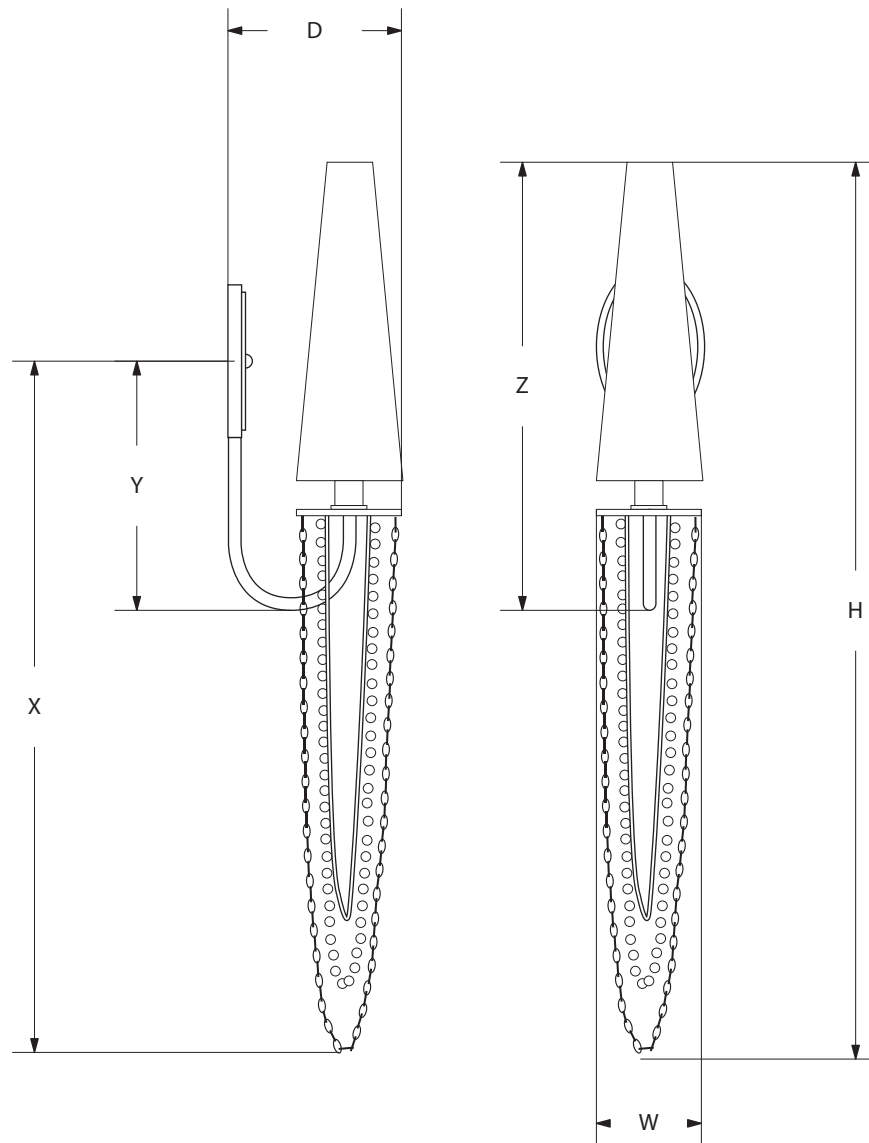

AVRETT

PIRANI WALL SCONCE WS 3114

REGULAR SIZE SHOWN IN LIGHT GILT BRONZE WITH A BLACK PAPER SHADE

AVRETT

DESIGNED BY JUSTIN GIUNTA

ITEMS INCLUDED

PIRANI		BACK PLATE	W	H	D	X	Y	Z	LAMP
REGULAR	WS 3114R	5 3/4" X 4"	4"	34"	7 1/2"	26 1/4"	9"	17"	1-25W

**FINISH OPTIONS**

STANDARD	BI, LGB, GB, BB, WB, BRS, PG, GYB, W, BS
PREMIUM 1	MS, DB, HB, I, P, R, VG, WK, Z
PREMIUM 2	GL, AGL, BGL, UGL, SL, ASL, BSL, USL