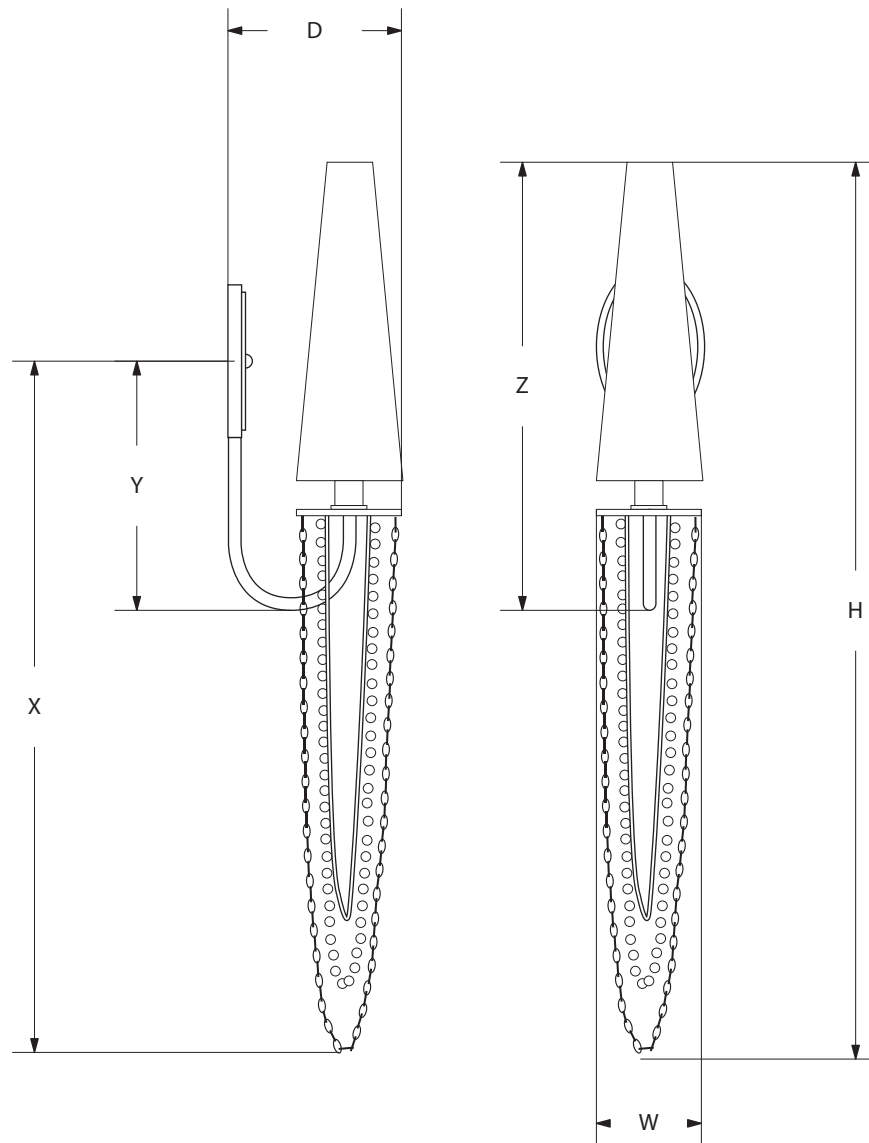

AVRETT

PIRANI WALL SCONCE WS 3114

REGULAR SIZE SHOWN IN LIGHT GILT BRONZE WITH A BLACK PAPER SHADE

AVRETT

DESIGNED BY JUSTIN GIUNTA

ITEMS INCLUDED

PIRANI		BACK PLATE	W	H	D	X	Y	Z	LAMP
REGULAR	WS 3114R	5 3/4" X 4"	4"	34"	7 1/2"	26 1/4"	9"	17"	1-25W

FINISH OPTIONS

STANDARD	BI, LGB, GB, BB, WB, BRS, PG, GYB, W, BS
PREMIUM 1	MS, DB, HB, I, P, R, VG, WK, Z
PREMIUM 2	GL, AGL, BGL, UGL, SL, ASL, BSL, USL