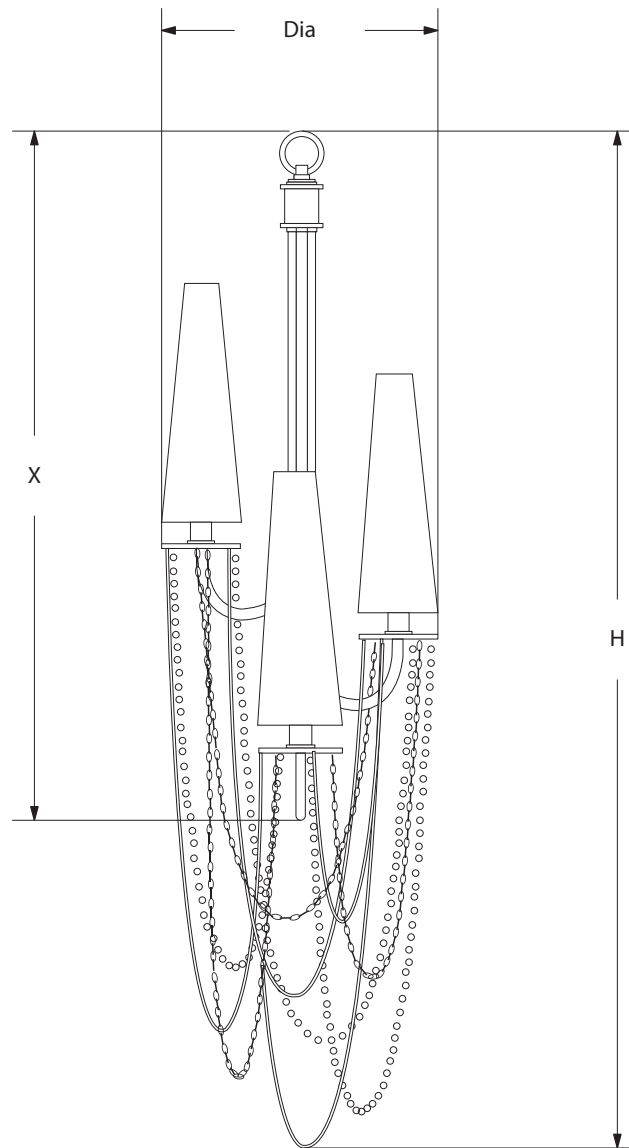

AVRETT

PIRANI CHANDELIER C 5721

REGULAR SIZE SHOWN IN BURNT GOLD LEAF WITH BLACK PAPER SHADES

AVRETT

DESIGNED BY JUSTIN GIUNTA

ITEMS INCLUDED

PIRANI		CANOPY	H	DIA	X	LAMP
REGULAR	C 5721R	6 1/8" DIA	47"	13 3/4"	34"	3-40W