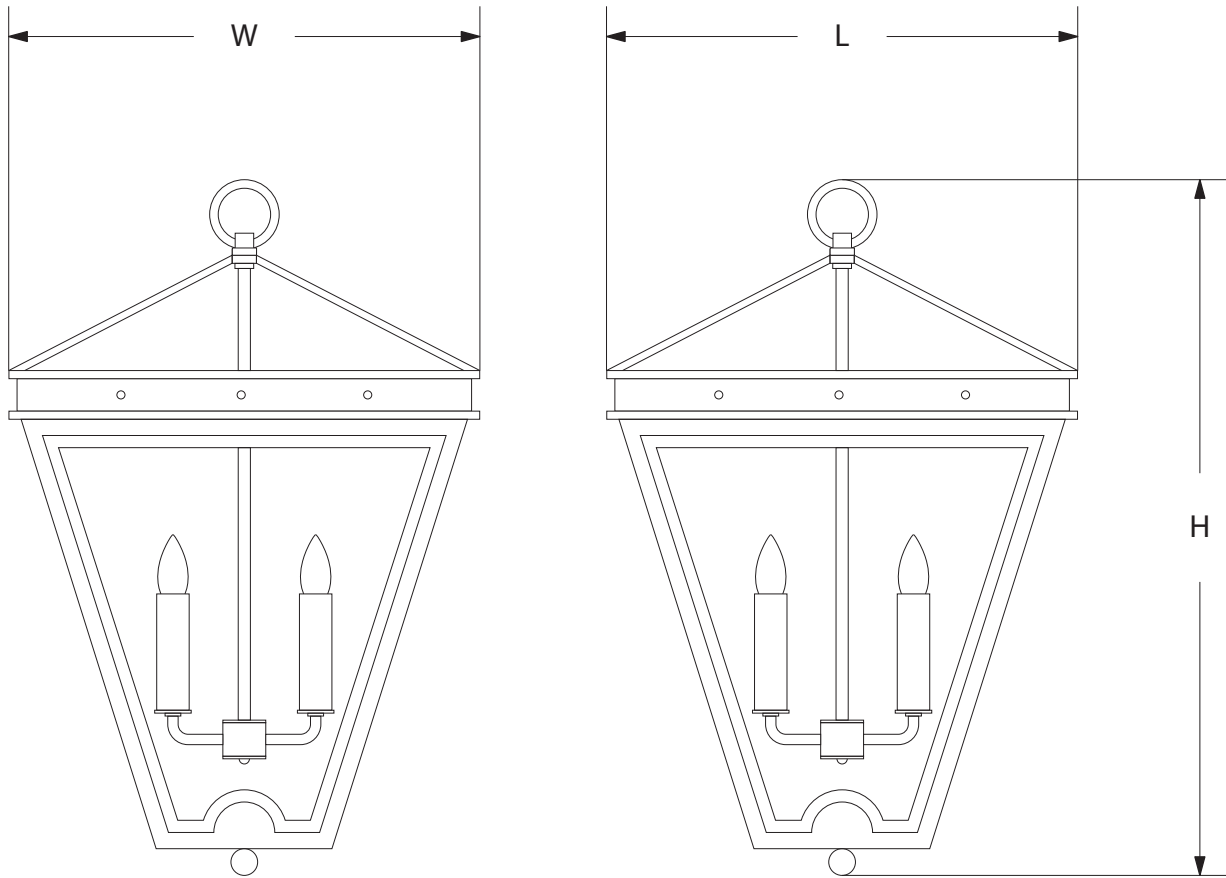

AVRETT

PFEIFFER CHANDELIER C 9494
SMALL SIZE SHOWN IN IROVY AND SATIN BRASS

AVRETT

DESIGNED BY PEYTON AVRETT

ITEMS INCLUDED

PFEIFFER		CANOPY	L	W	H	LAMP
SMALL	C 9494S	6 1/8" DIA	14 1/2"	14 1/2"	23 3/4"	4-40W
LARGE	C 9494L	6 1/8" DIA	17"	17"	28"	4-40W