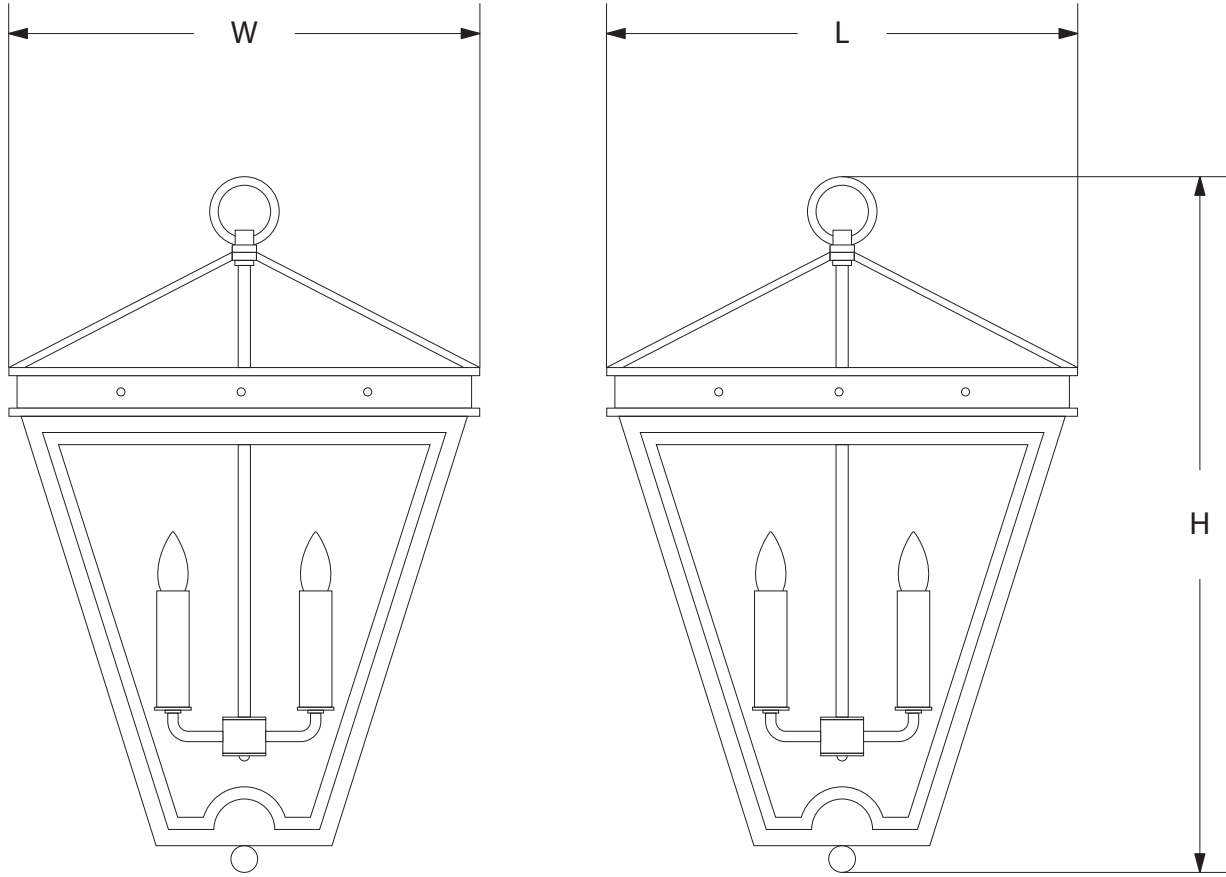

© 2013 AVRETT

DESIGNED BY PEYTON AVRETT

ITEMS INCLUDED

PFEIFFER		CANOPY	L	W	H	LAMP
SMALL	C 9494S	6 1/8" DIA	14 1/2"	14 1/2"	23 3/4"	4-40W
LARGE	C 9494L	6 1/8" DIA	17"	17"	28"	4-40W

**FINISH OPTIONS**

STANDARD	BI, LGB, GB, BB, WB, BRS, PG, GYB, W, BS
PREMIUM 1	MS, DB, HB, I, P, R, VG, WK, Z
PREMIUM 2	GL, AGL, BGL, UGL, SL, ASL, BSL, USL