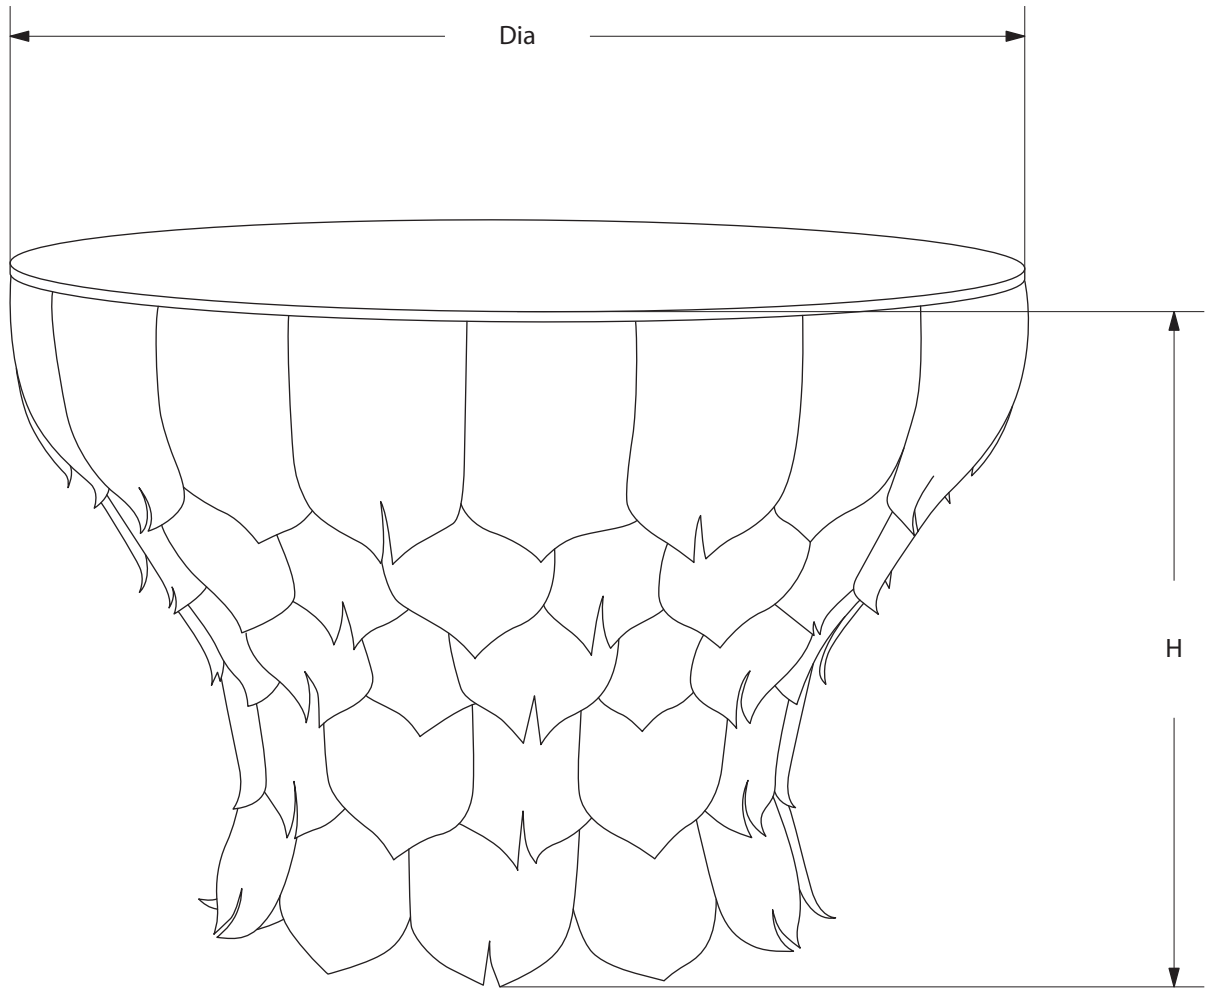

AVRETT

MAGNOLIA POD NESTING TABLE NT 7007S

SMALL SIZE SHOWN IN BRUSHED STEEL WITH STEEL TOP

AVRETT

DESIGNED BY BARRY DIXON

MAGNOLIA POD NESTING TABLE		DIA	H
SMALL	NT 7007S	24"	16"

FINISH OPTIONS	
STANDARD	BI, LGB, GB, BB, WB, BRS, PG, GYB, W, BS
PREMIUM 1	MS, DB, HB, I, P, R, VG, WK, Z
PREMIUM 2	GL, AGL, BGL, UGL, SL, ASL, BSL, USL