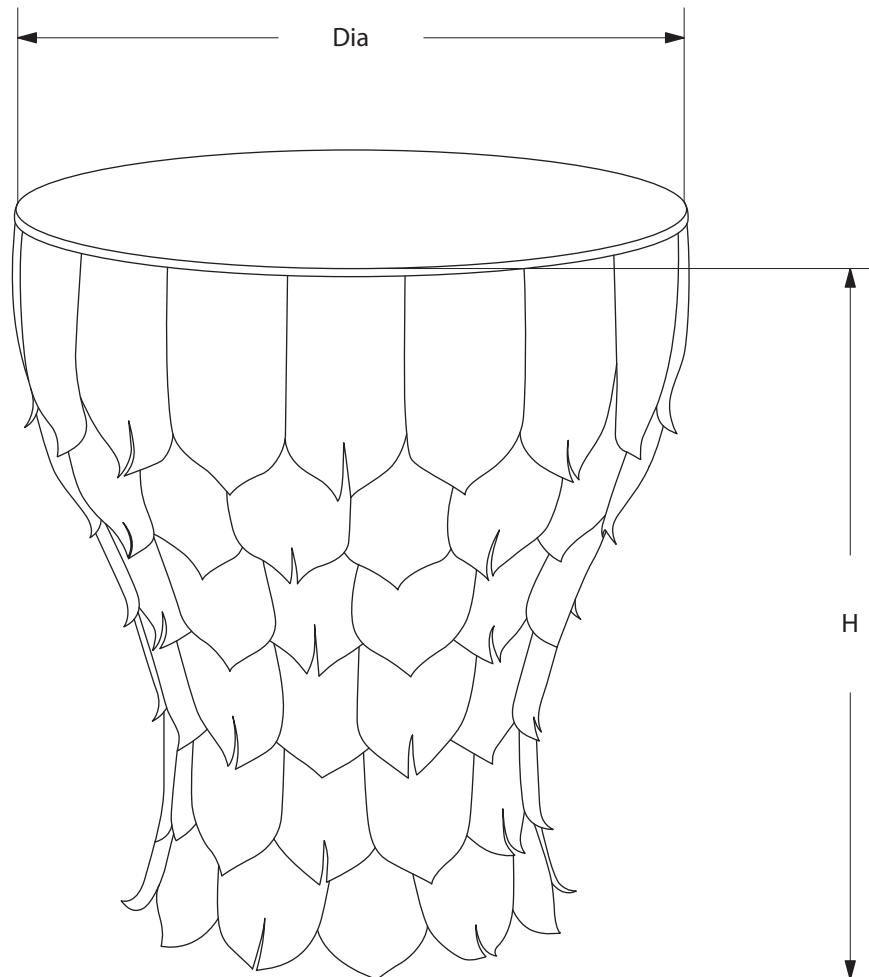

AVRETT

MAGNOLIA POD NESTING TABLE NT 7007L

LARGE SIZE SHOWN IN BRUSHED STEEL WITH STEEL TOP

AVRETT

DESIGNED BY BARRY DIXON

MAGNOLIA POD NESTING TABLE		DIA	H
LARGE	NT 7007L	18"	20"

FINISH OPTIONS	
STANDARD	BI, LGB, GB, BB, WB, BRS, PG, GYB, W, BS
PREMIUM 1	MS, DB, HB, I, P, R, VG, WK, Z
PREMIUM 2	GL, AGL, BGL, UGL, SL, ASL, BSL, USL