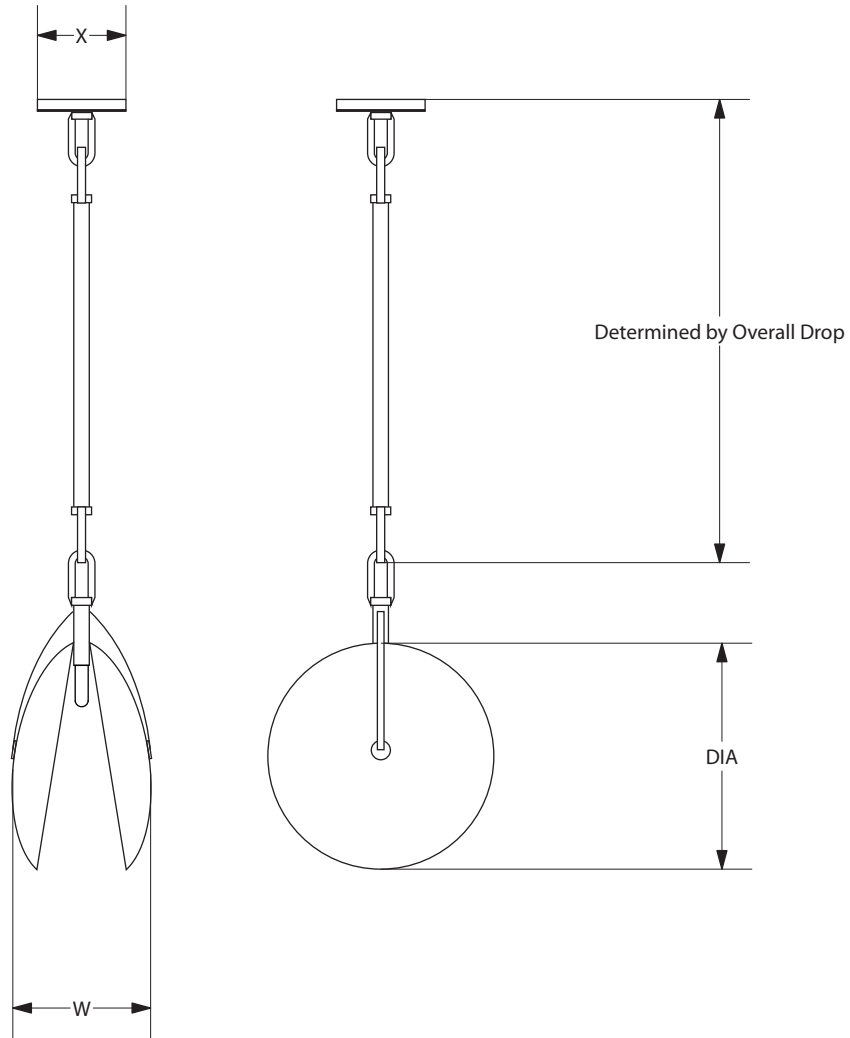

AVRETT

KINO PENDANT P 1431R

REGULAR SIZE SHOWN IN BRUSHED STEEL WITH SATIN BRASS

**AVRETT**

DESIGNED BY JUSTIN GIUNTA

ITEMS INCLUDED

KINO PENDANT		CANOPY (X)	DIA	W	H	LAMP
REGULAR	P 1431R	5" DIA	11 1/2"	8 1/2"	TBD	1-40W