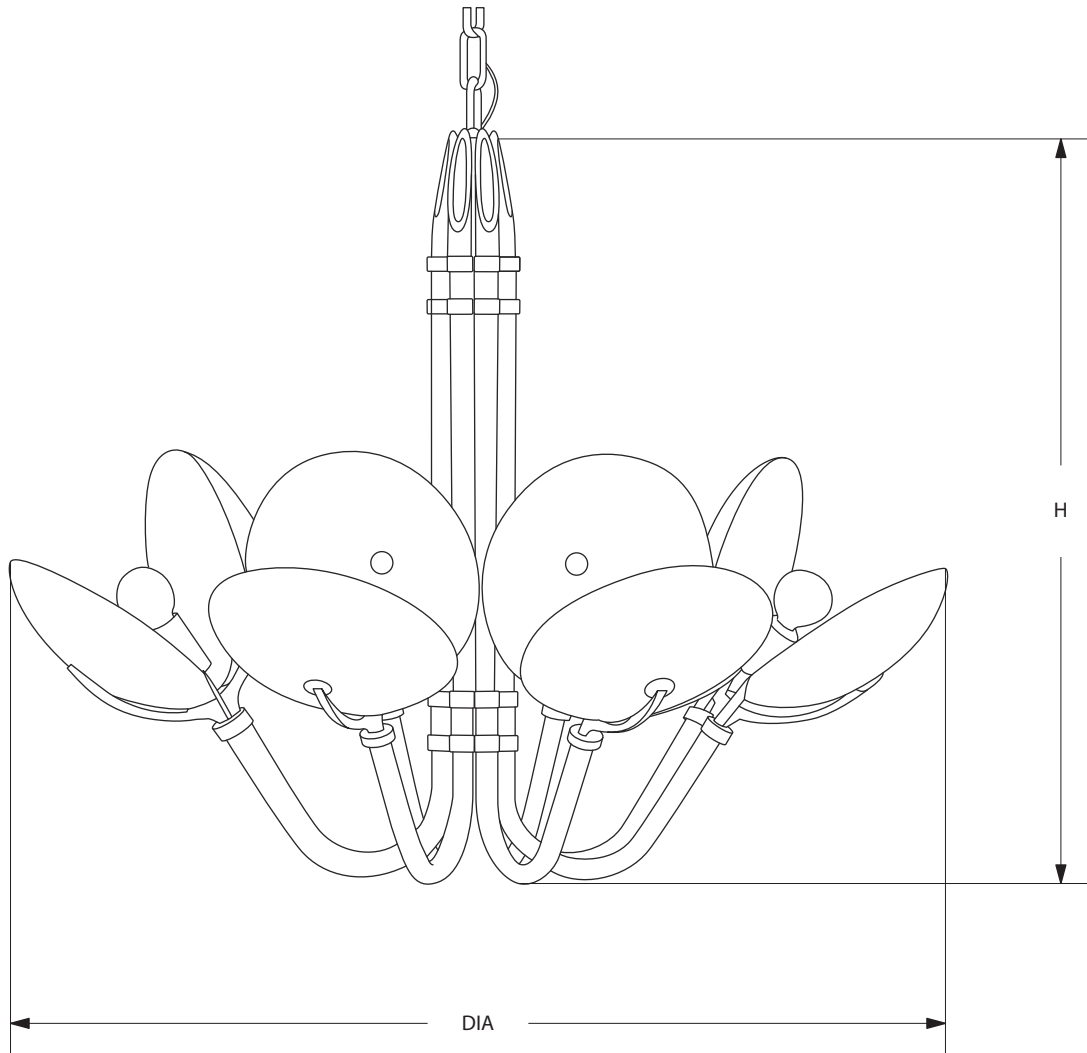

AVRETT

KINO CHANDELIER C 5588R

REGULAR SIZE SHOWN IN BRUSHED STEEL WITH SATIN BRASS

AVRETT

DESIGNED BY JUSTIN GIUNTA

ITEMS INCLUDED

KINO CHANDELIER		DIA	H	LAMP
REGULAR	C 5588R	35"	26 1/2"	8-40W

FINISH OPTIONS