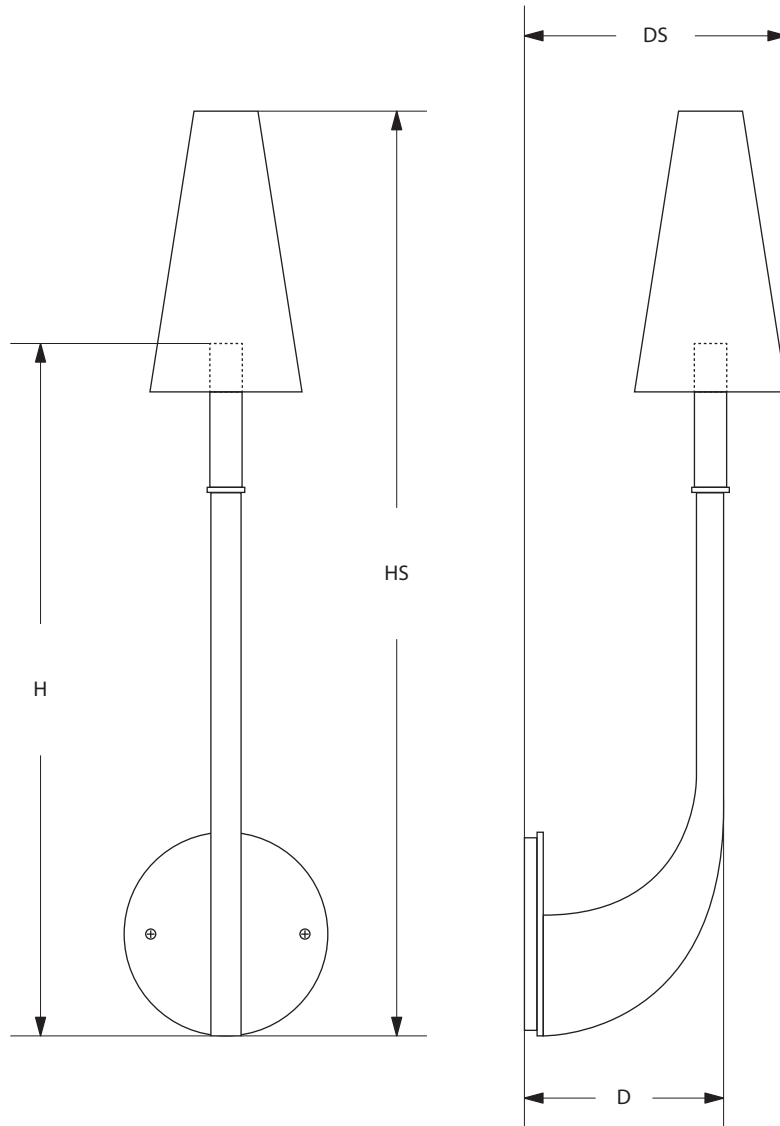

AVRETT

KILLDEE WALL SCONCE WS 8219S

REGULAR SIZE SHOWN IN PALE GOLD WITH VELLUM PAPER SHADE

AVRETT

DESIGNED BY PEYTON AVRETT

ITEMS INCLUDED

KILLDEE SINGLE		BACK PLATE	H	D	HS	DS	LAMP
REGULAR	WS 8219S	7" X 5 1/2"	18 1/4"	4 3/4"	21 1/4"	5 7/8"	1-25W