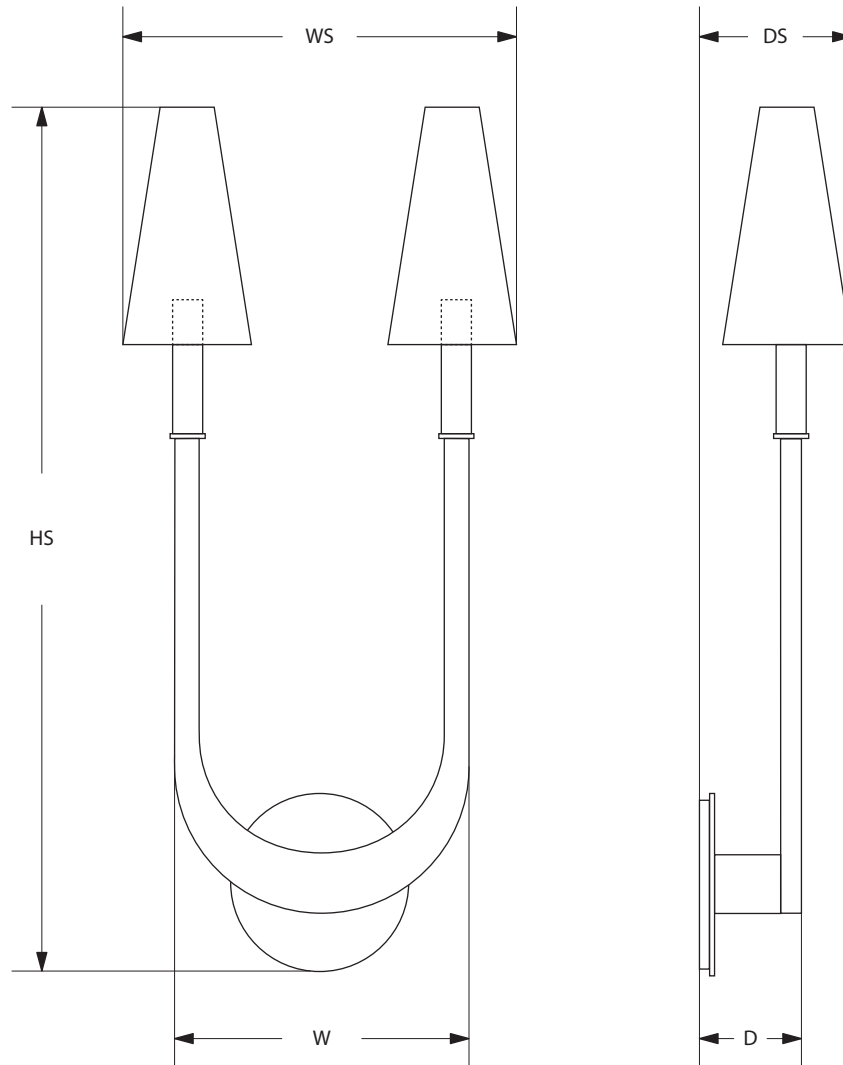

AVRETT

KILLDEE WALL SCONCE WS 8219D

REGULAR SIZE SHOWN IN PALE GOLD WITH VELLUM PAPER SHADES

AVRETT

DESIGNED BY PEYTON AVRETT

ITEMS INCLUDED

KILLDEE DOUBLE		BACK PLATE	W	H	D	HS	WS	DS	LAMP
REGULAR	WS 8219D	4 1/2" DIA	8"	20"	4"	23"	10 1/2"	5 1/8"	2-25W