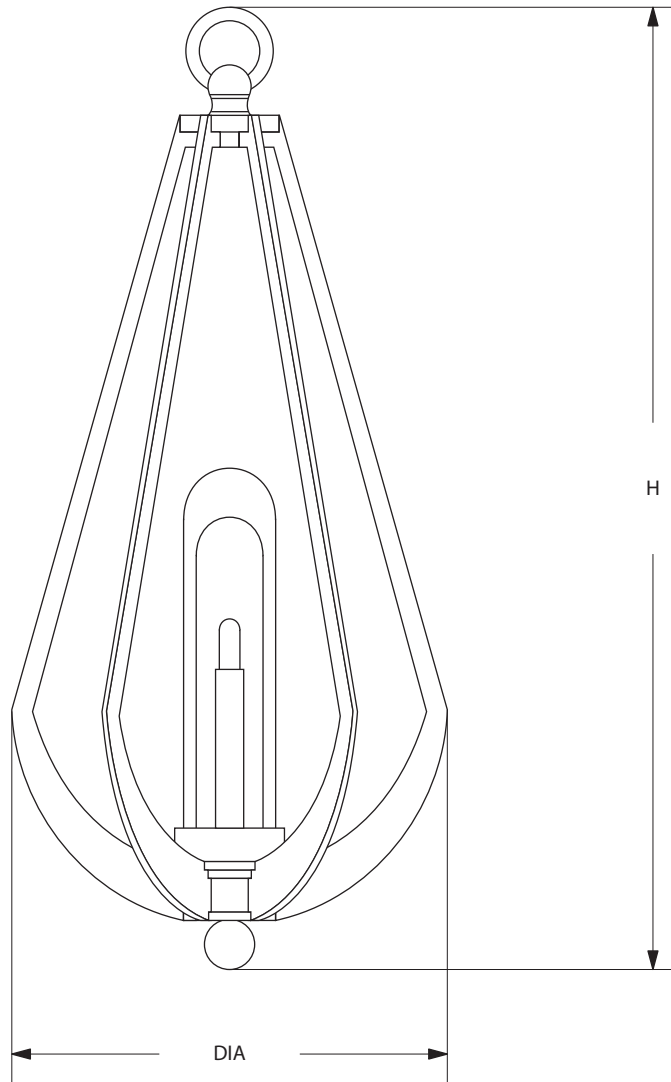

AVRETT

JOGGLE PENDANT P 5439

REGULAR SIZE SHOWN IN LIGHT GILT BRONZE AND SATIN BRASS WITH BLOWN GLASS VESSEL

AVRETT

DESIGNED BY PEYTON AVRETT

ITEMS INCLUDED

JOGGLE		CANOPY	DIA	H	LAMP
REGULAR	P 5439R	6 1/8" DIA	13"	28 1/2"	1-40W