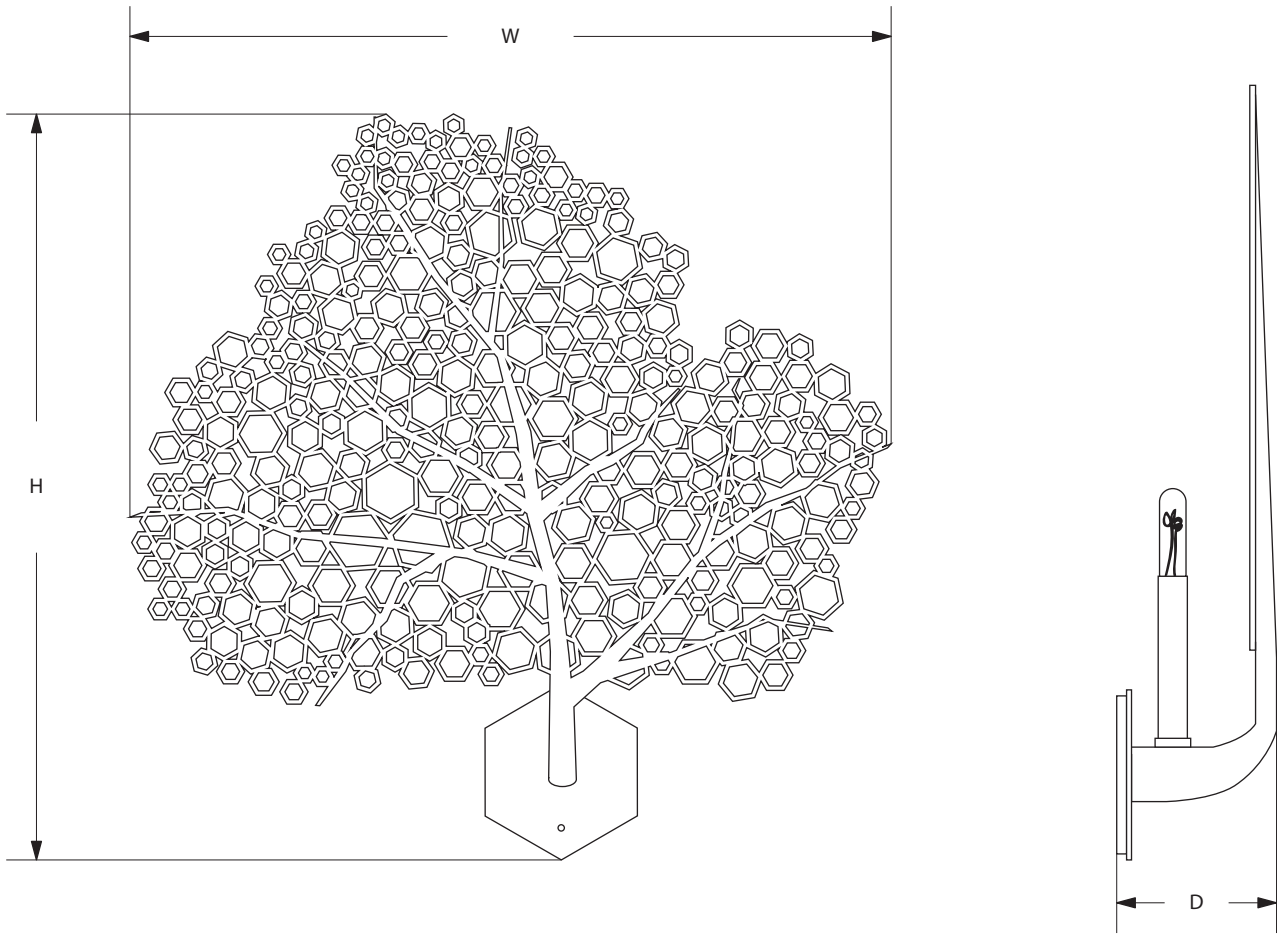

AVRETT

CORTO WALL SCONCE WS 0119

REGULAR SIZE SHOWN IN BRUSHED STEEL AND SATIN BRASS

AVRETT

DESIGNED BY JUSTIN GIUNTA

ITEMS INCLUDED

CORTO		BACK PLATE	W	H	D	LAMP
REGULAR	WS 0119R	7" X 5 1/2"	16 1/2"	21"	5"	1-40W

**FINISH OPTIONS**

STANDARD	BI, LGB, GB, BB, WB, BRS, PG, GYB, W, BS
PREMIUM 1	MS, DB, HB, I, P, R, VG, WK, Z
PREMIUM 2	GL, AGL, BGL, UGL, SL, ASL, BSL, USL