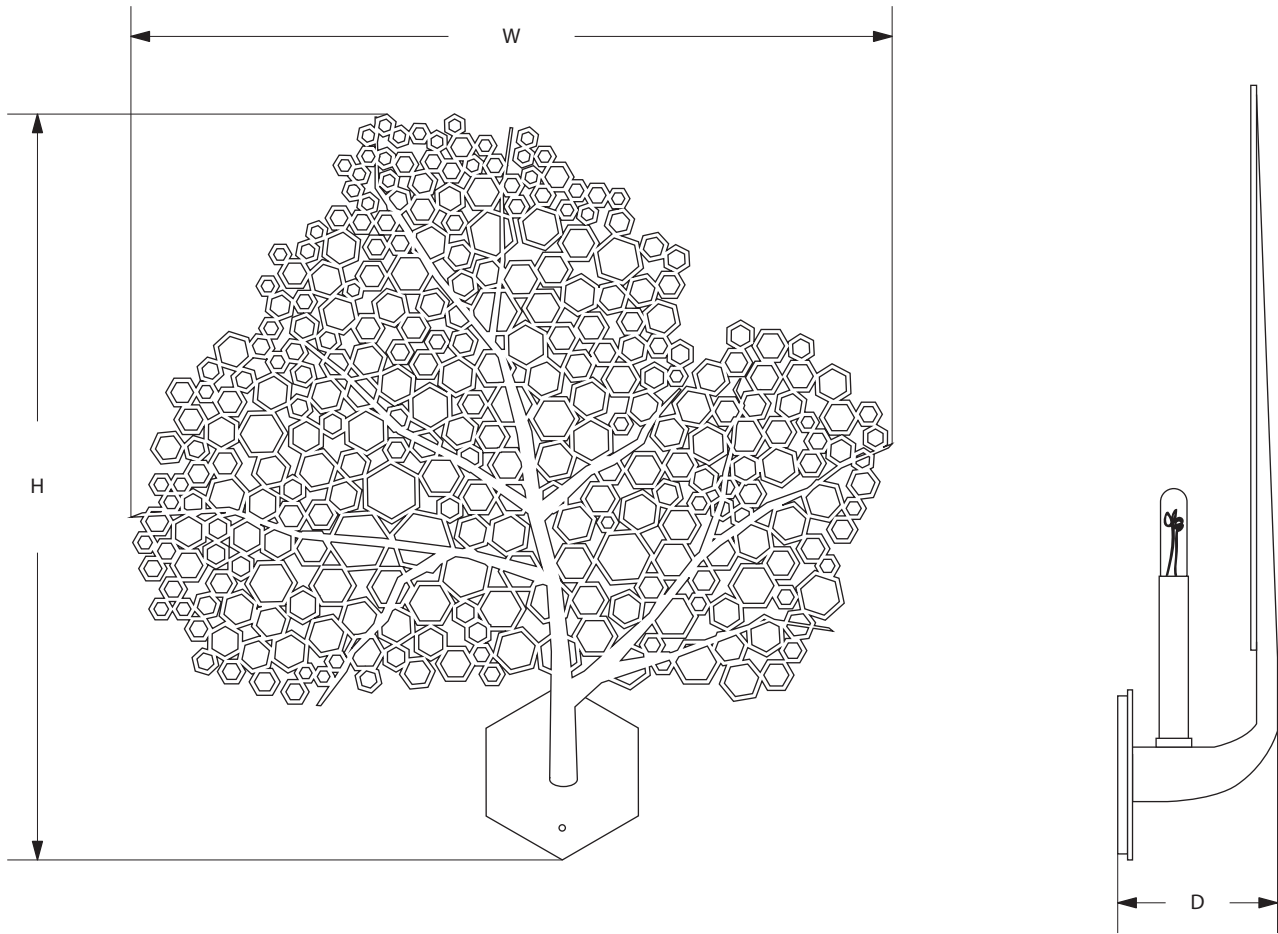

AVRETT

CORTO WALL SCONCE WS 0119

REGULAR SIZE SHOWN IN BRUSHED STEEL AND SATIN BRASS

AVRETT

DESIGNED BY JUSTIN GIUNTA

ITEMS INCLUDED

CORTO		BACK PLATE	W	H	D	LAMP
REGULAR	WS 0119R	7" X 5 1/2"	16 1/2"	21"	5"	1-40W

**FINISH OPTIONS**

STANDARD	BI, LGB, GB, BB, WB, BRS, PG, GYB, W, BS
PREMIUM 1	MS, DB, HB, I, P, R, VG, WK, Z
PREMIUM 2	GL, AGL, BGL, UGL, SL, ASL, BSL, USL