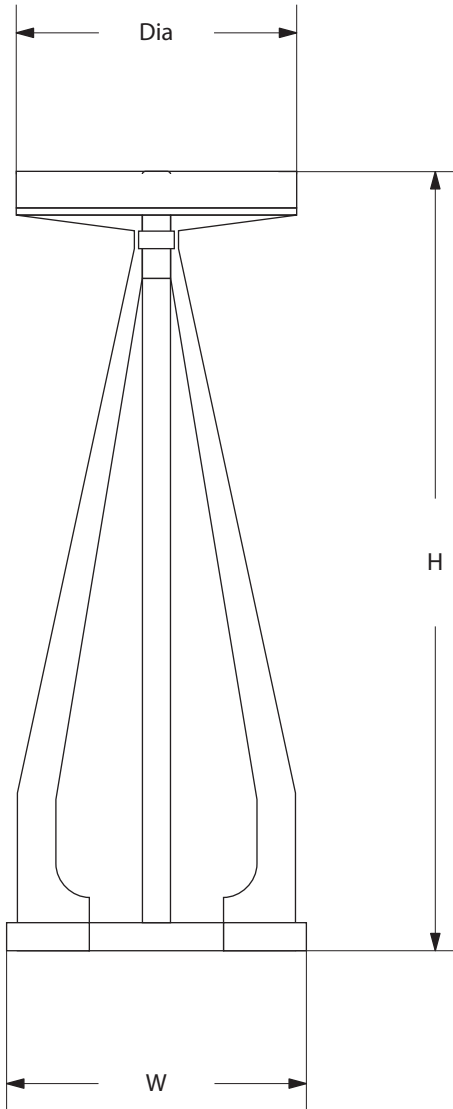

AVRETT

BUTTON OCCASIONAL TABLE OT 5427

REGULAR SIZE SHOWN IN GRAY BRONZE WITH CARRERA STONE TOP

**AVRETT**

DESIGNED BY PEYTON AVRETT

<b>BUTTON</b>		DIA	W	H
REGULAR	OT 5427R	10"	12"	24"

<b>FINISH OPTIONS</b>	
STANDARD	BI, LGB, GB, BB, WB, BRS, PG, GYB, W, BS
PREMIUM 1	MS, DB, HB, I, P, R, VG, WK, Z
PREMIUM 2	GL, AGL, BGL, UGL, SL, ASL, BSL, USL