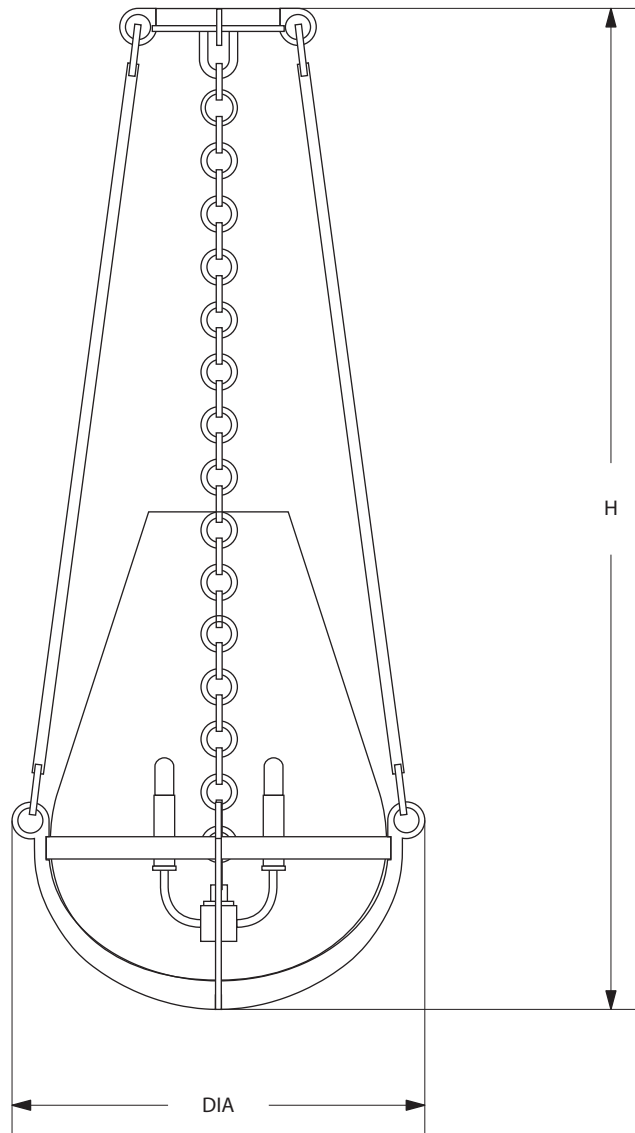

AVRETT

BOPP PENDANT P 2572

REGULAR SIZE SHOWN IN BRUSHED STEEL WITH SATIN BRASS CANDELABRA

AVRETT

DESIGNED BY PEYTON AVRETT

ITEMS INCLUDED

<b>BOPP</b>		CANOPY	DIA	H	LAMP
REGULAR	P 2572R	5 3/4" DIA	18"	TBD	4-40W

**FINISH OPTIONS**

STANDARD	BI, LGB, GB, BB, WB, BRS, PG, GYB, W, BS
PREMIUM 1	MS, DB, HB, I, P, R, VG, WK, Z
PREMIUM 2	GL, AGL, BGL, UGL, SL, ASL, BSL, USL