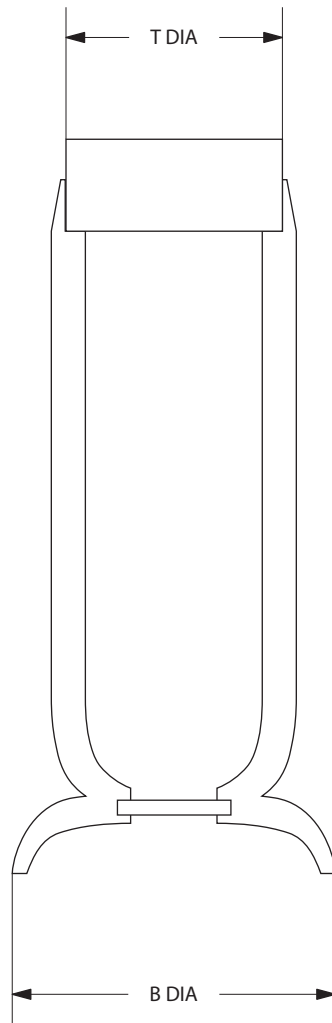

AVRETT

BEAUFAIN OCCASIONAL TABLE OT 4820

REGULAR SIZE SHOWN IN BRUSHED STEEL WITH SATIN BRASS INLAY TOP

AVRETT

DESIGNED BY PEYTON AVRETT

BEAUFAIN		T DIA	B DIA	H
REGULAR	OT 4820R	8 3/4"	12"	24"

FINISH OPTIONS	
STANDARD	BI, LGB, GB, BB, WB, BRS, PG, GYB, W, BS
PREMIUM 1	MS, DB, HB, I, P, R, VG, WK, Z
PREMIUM 2	GL, AGL, BGL, UGL, SL, ASL, BSL, USL

TOP OPTIONS	
WOOD	WV
GLASS	LAM, HAM
METAL	SB, AB, STEEL