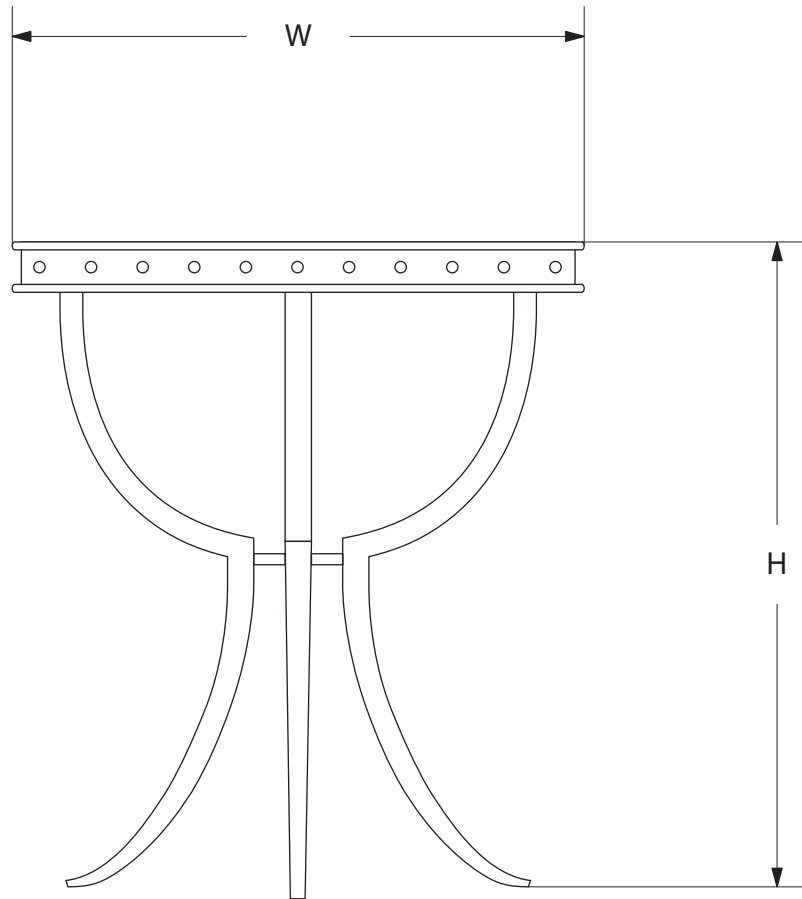

AVRETT

AVONDALE SIDE TABLE ST 6009

SMALL SIZE SHOWN IN BURNISHED GOLD METAL LEAF AND ANTIQUE MIRROR

DESIGNED BY PEYTON AVRETT

AVONDALE		DIA	H
SMALL	ST 6009S	24"	26"
LARGE	ST 6009L	28"	26"

FINISH OPTIONS	
STANDARD	BI, LGB, GB, BB, WB, BRS, PG, GYB, W, BS
PREMIUM 1	MS, DB, HB, I, P, R, VG, WK, Z
PREMIUM 2	GL, AGL, BGL, UGL, SL, ASL, BSL, USL