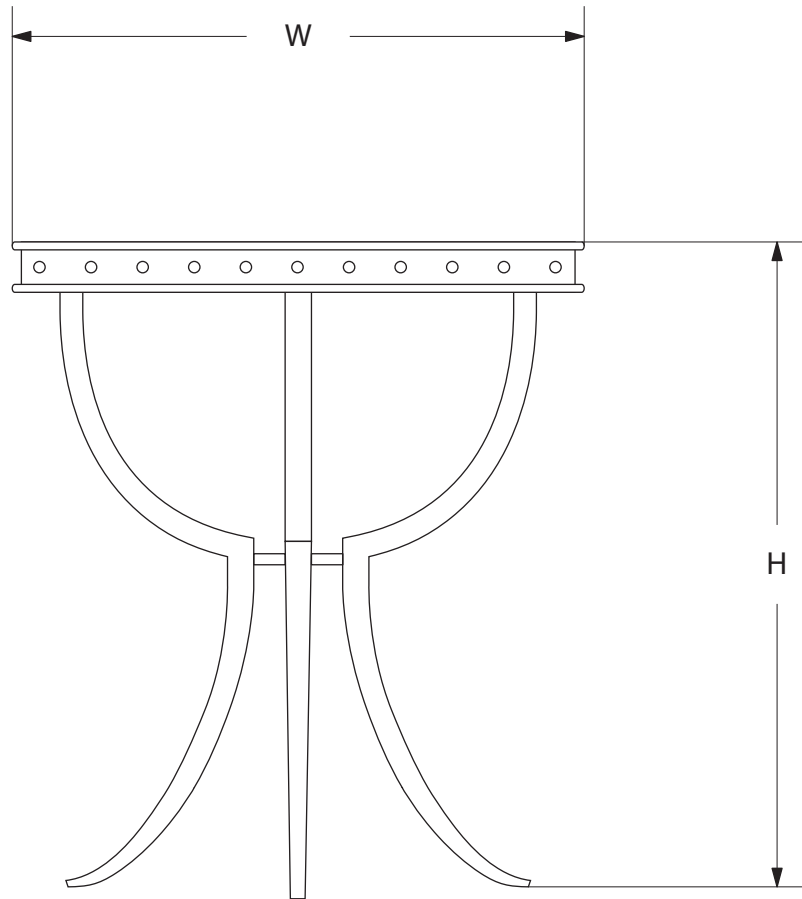

AVRETT

AVONDALE SIDE TABLE ST 6009

SMALL SIZE SHOWN IN BURNISHED GOLD METAL LEAF AND ANTIQUE MIRROR

TEL: 843.554.1409 FAX: 843.554.1410 INFO@AVRETT.COM WWW.AVRETT.COM PO BOX 21317, CHARLESTON, SC 29413

© 2013 AVRETT

DESIGNED BY PEYTON AVRETT

AVONDALE		DIA	H
SMALL	ST 6009S	24"	26"
LARGE	ST 6009L	28"	26"

FINISH OPTIONS	
STANDARD	BI, LGB, GB, BB, WB, BRS, PG, GYB, W, BS
PREMIUM 1	MS, DB, HB, I, P, R, VG, WK, Z
PREMIUM 2	GL, AGL, BGL, UGL, SL, ASL, BSL, USL