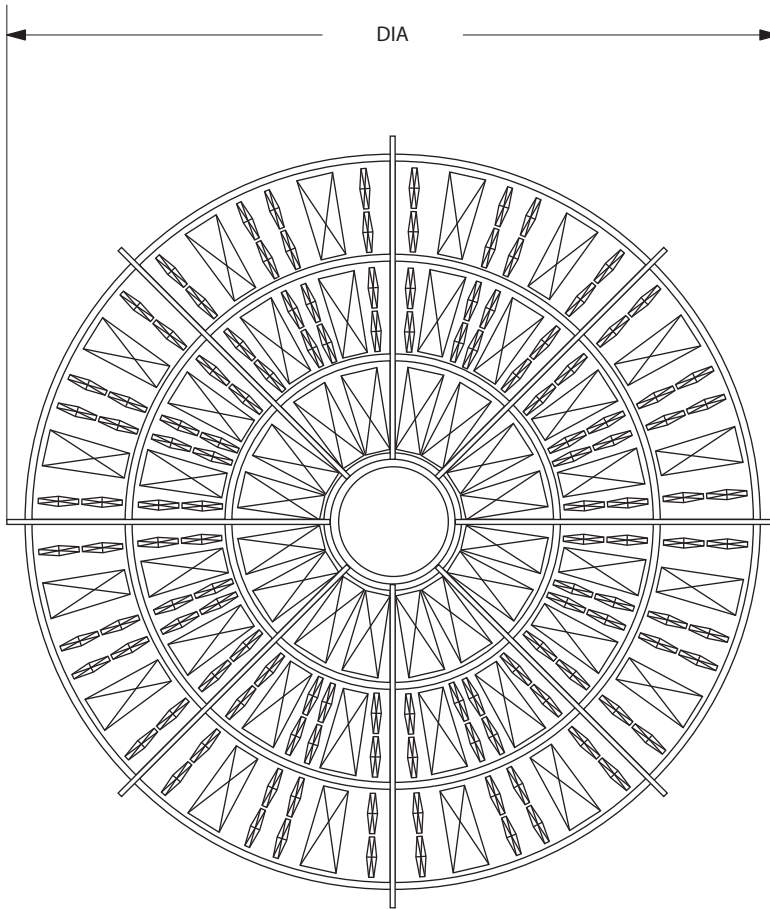

AVRETT

ANUN WALL SCONCE WS 1045

REGULAR SIZE SHOWN IN GOLD LEAF WITH SWAROVSKI CRYSTALS

AVRETT

DESIGNED BY JUSTIN GIUNTA

ITEMS INCLUDED

| ANUN | | BACK PLATE | DIA | D | X | LAMP |
|---------|----------|------------|---------|--------|----|-------|
| REGULAR | WS 1045R | 5" DIA | 19 3/4" | 4 3/4" | 7" | 1-60W |