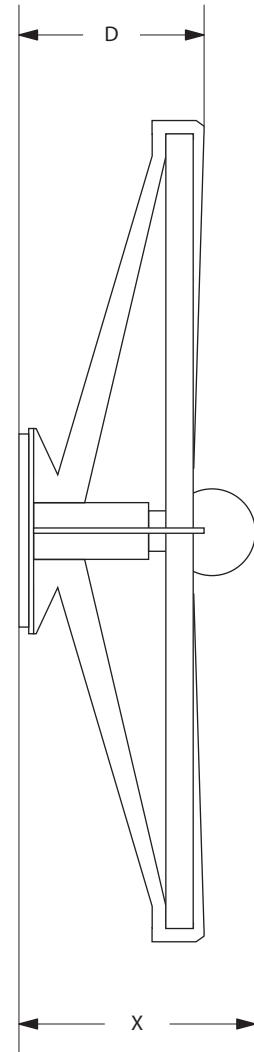

AVRETT

ANUN WALL SCONCE WS 1045

REGULAR SIZE SHOWN IN GOLD LEAF WITH SWAROVSKI CRYSTALS

AVRETT

DESIGNED BY JUSTIN GIUNTA

ITEMS INCLUDED

| ANUN | | BACK PLATE | DIA | D | X | LAMP |
|---------|----------|------------|---------|--------|----|-------|
| REGULAR | WS 1045R | 5" DIA | 19 3/4" | 4 3/4" | 7" | 1-60W |

FINISH OPTIONS

| | |
|-----------|--|
| STANDARD | BI, LGB, GB, BB, WB, BRS, PG, GYB, W, BS |
| PREMIUM 1 | MS, DB, HB, I, P, R, VG, WK, Z |
| PREMIUM 2 | GL, AGL, BGL, UGL, SL, ASL, BSL, USL |