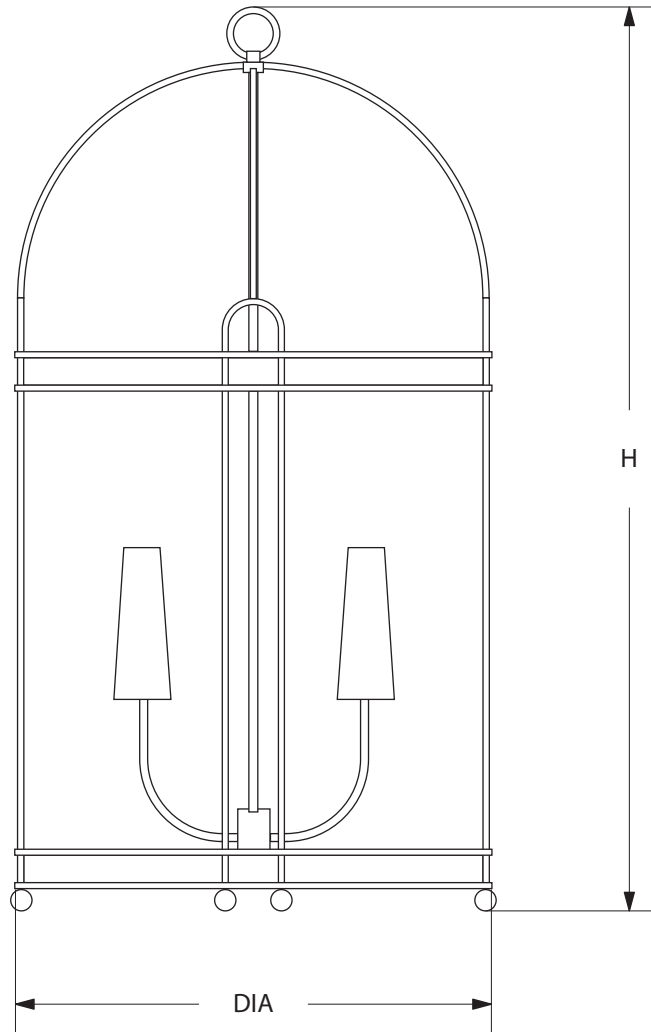

AVRETT

ALaura CHANDELIER C 1824

LARGE SIZE SHOWN IN AGED SILVER LEAF WITH VELLUM PAPER SHADES

AVRETT

DESIGNED BY PEYTON AVRETT

ITEMS INCLUDED

ALaura		CANOPY	DIA	H	LAMP
SMALL	C 1824S	6 1/8" DIA	14"	26 1/2"	4-40W
REGULAR	C 1824R	6 1/8" DIA	17"	32 1/4"	4-40W
LARGE	C 1824L	6 1/8" DIA	20"	38"	4-40W