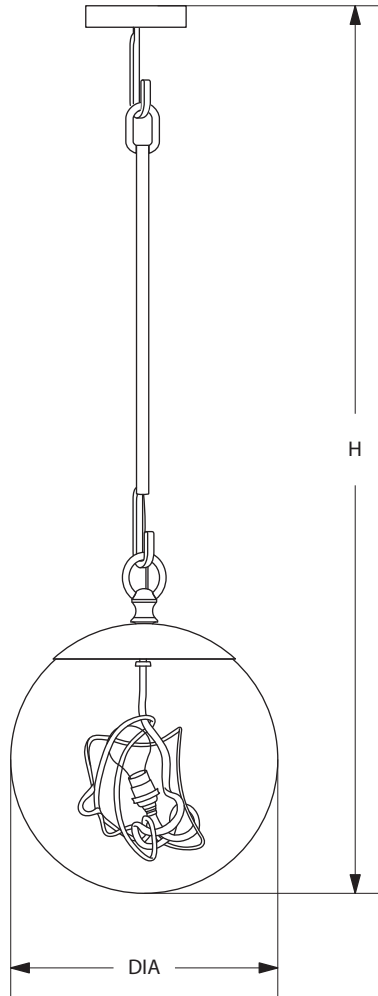

AVRETT

SYNAPSE PENDANT P 1185

SMALL SIZE SHOWN IN ANTIQUE BRASS

AVRETT

DESIGNED BY BARRY DIXON

ITEMS INCLUDED

SYNAPSE		CANOPY	H	DIA	LAMP
SMALL	P 1185S	5" DIA	TBD	12"	1-40W
LARGE	P 1185L	5" DIA	TBD	16"	1-40W

FINISH OPTIONS	
STANDARD	BI, LGB, GB, BB, WB, BRS, PG, GYB, W, BS
PREMIUM 1	MS, DB, HB, I, P, R, VG, WK, Z
PREMIUM 2	GL, AGL, BGL, UGL, SL, ASL, BSL, USL