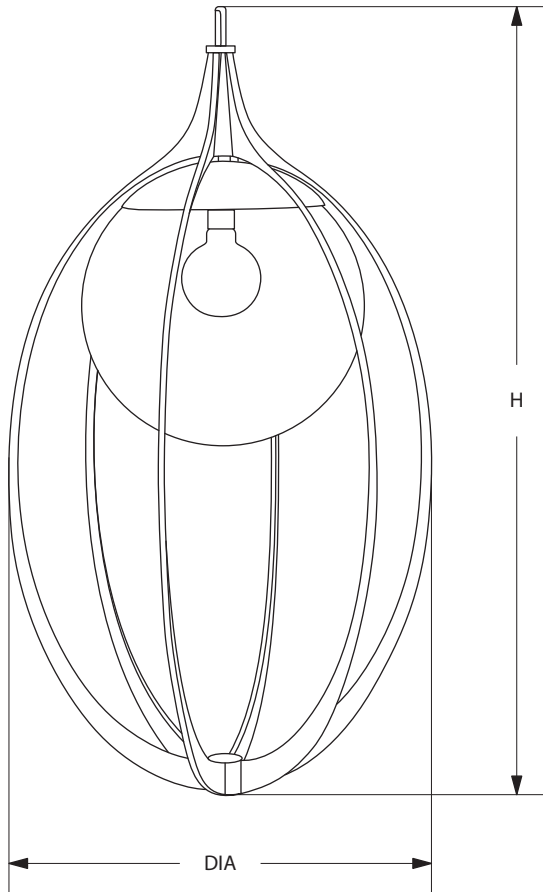

AVRETT

OEUF PENDANT P 7697

REGULAR SIZE SHOWN IN BRUSHED STEEL WITH BRASS ELEMENTS

AVRETT

DESIGNED BY BARRY DIXON

ITEMS INCLUDED

OEUF		CANOPY	DIA	H	LAMP
SMALL	P 7697S	5" DIA	18 1/2"	27"	1-40W
LARGE	P 7697L	5" DIA	18 1/2"	34"	1-40W