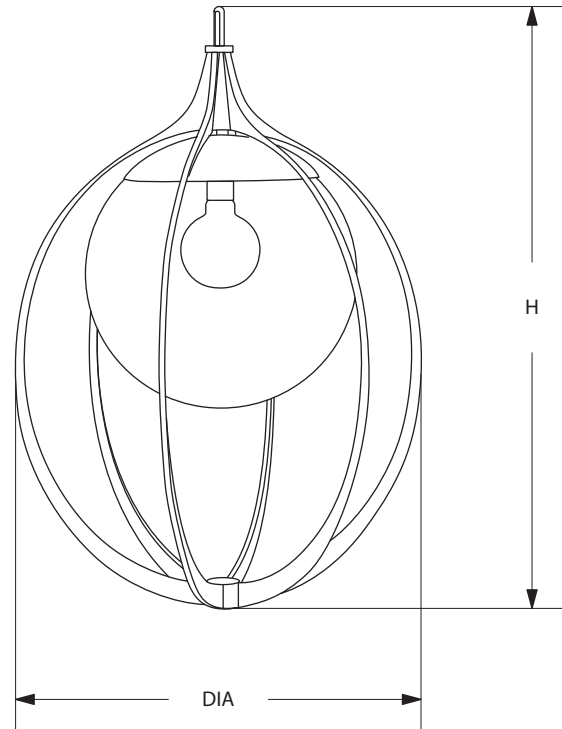

AVRETT

OEUF PENDANT P 7697

REGULAR SIZE SHOWN IN BRUSHED STEEL WITH BRASS ELEMENTS

AVRETT

DESIGNED BY BARRY DIXON

ITEMS INCLUDED

OEUF		CANOPY	DIA	H	LAMP
SMALL	P 7697S	5" DIA	18 1/2"	27"	1-40W
LARGE	P 7697L	5" DIA	18 1/2"	34"	1-40W