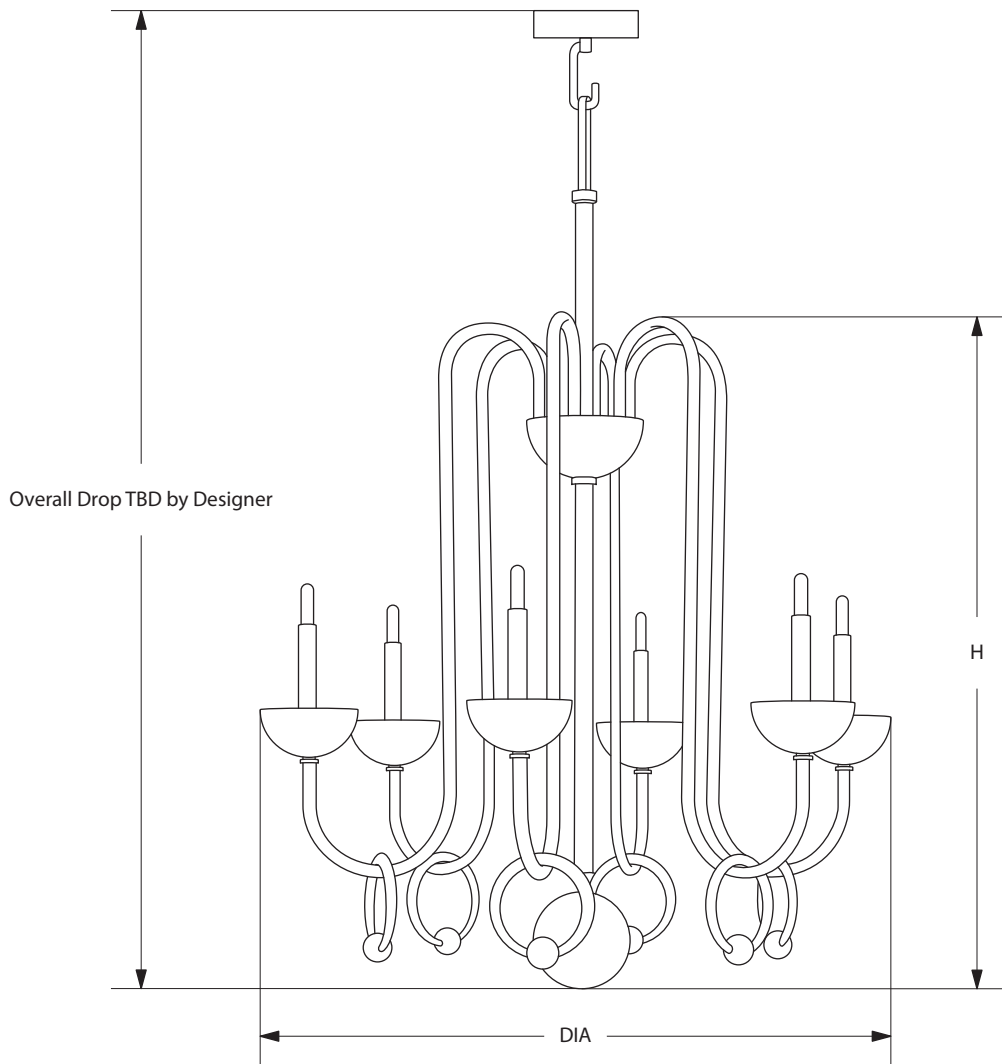

AVRETT

NON CRYSTAL CHANDELIER C 4799

LARGE SIZE SHOWN WITH SIX ARMS IN BRUSHED STEEL WITH SATIN BRASS DETAILS

DESIGNED BY BARRY DIXON

ITEMS INCLUDED

NON CRYSTAL		CANOPY	DIA	H	LAMP
SMALL	C 4799S3	6 1/8" DIA	26"	27"	3-40W
SMALL	C 4799S6	6 1/8" DIA	26"	27"	6-40W
LARGE	C 4799L3	6 1/8" DIA	33"	34"	3-40W
LARGE	C 4799L6	6 1/8" DIA	33"	34"	6-40W

FINISH OPTIONS

STANDARD	BI, LGB, GB, BB, WB, BRS, PG, GYB, W, BS	PREMIUM 2	GL, AGL, BGL, UGL, SL, ASL, BSL, USL
PREMIUM 1	MS, DB, HB, I, P, R, VG, WK, Z		