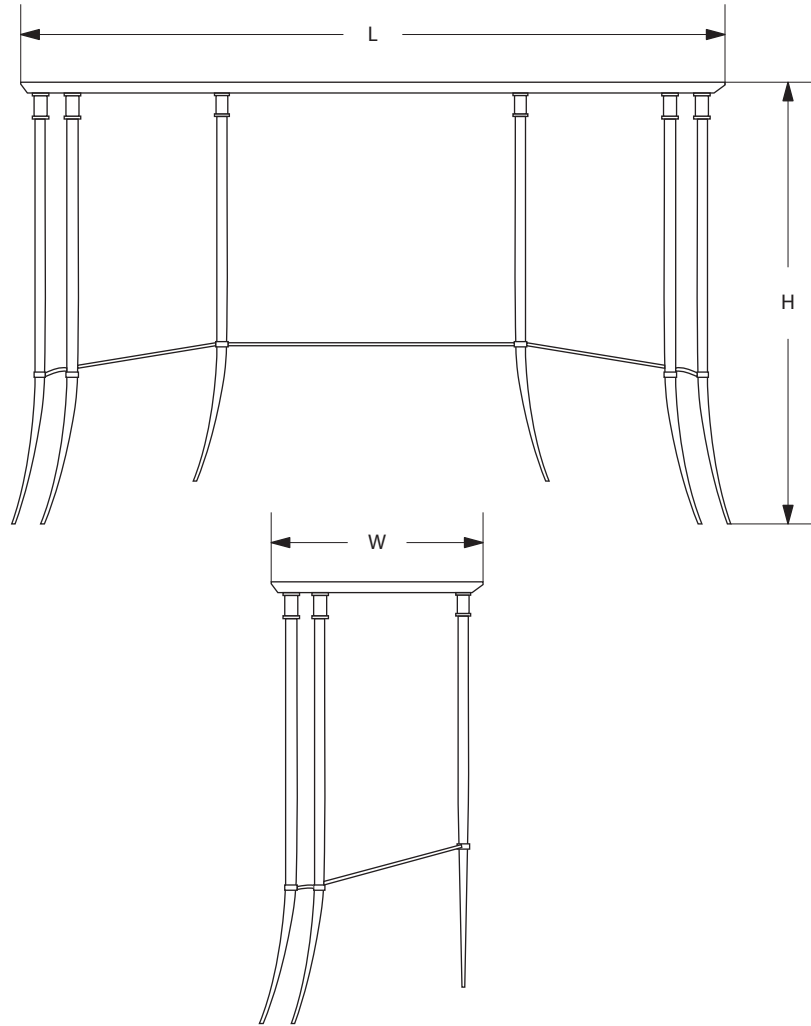

AVRETT

MOUSTIQUE CONSOLE CNT 4041

REGULAR SIZE SHOWN IN BRUSHED STEEL AND CARRIBEAN ONYX

TEL: 843.554.1409 FAX: 843.554.1410 INFO@AVRETT.COM WWW.AVRETT.COM PO BOX 21317, CHARLESTON, SC 29413

© 2013 AVRETT

AVRETT

DESIGNED BY BARRY DIXON

MOUSTIQUE		L	W	H
REGULAR	CNT 4041	48"	14"	32"

FINISH OPTIONS	
STANDARD	BI, LGB, GB, BB, WB, BRS, PG, GYB, W, BS
PREMIUM 1	MS, DB, HB, I, P, R, VG, WK, Z
PREMIUM 2	GL, AGL, BGL, UGL, SL, ASL, BSL, USL