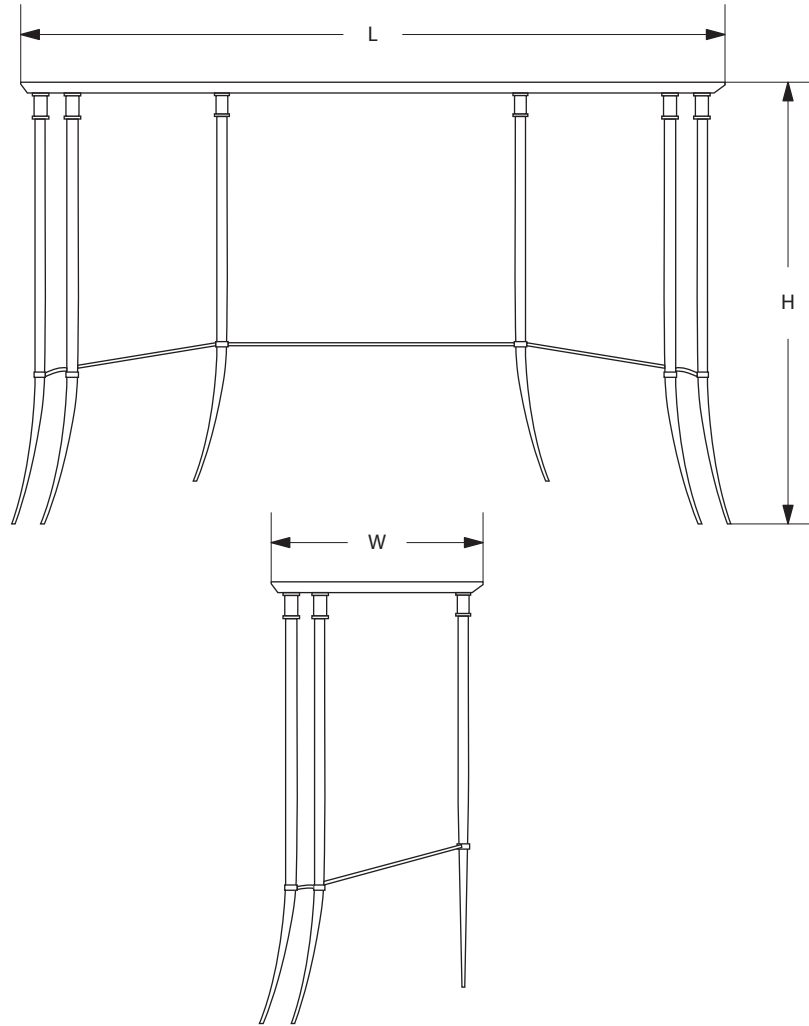

AVRETT

MOUSTIQUE CONSOLE CNT 4041

REGULAR SIZE SHOWN IN BRUSHED STEEL AND CARRIBEAN ONYX

TEL: 843.554.1409 FAX: 843.554.1410 INFO@AVRETT.COM WWW.AVRETT.COM PO BOX 21317, CHARLESTON, SC 29413

© 2013 AVRETT

AVRETT

DESIGNED BY BARRY DIXON

MOUSTIQUE		L	W	H
REGULAR	CNT 4041	48"	14"	32"

FINISH OPTIONS	
STANDARD	BI, LGB, GB, BB, WB, BRS, PG, GYB, W, BS
PREMIUM 1	MS, DB, HB, I, P, R, VG, WK, Z
PREMIUM 2	GL, AGL, BGL, UGL, SL, ASL, BSL, USL