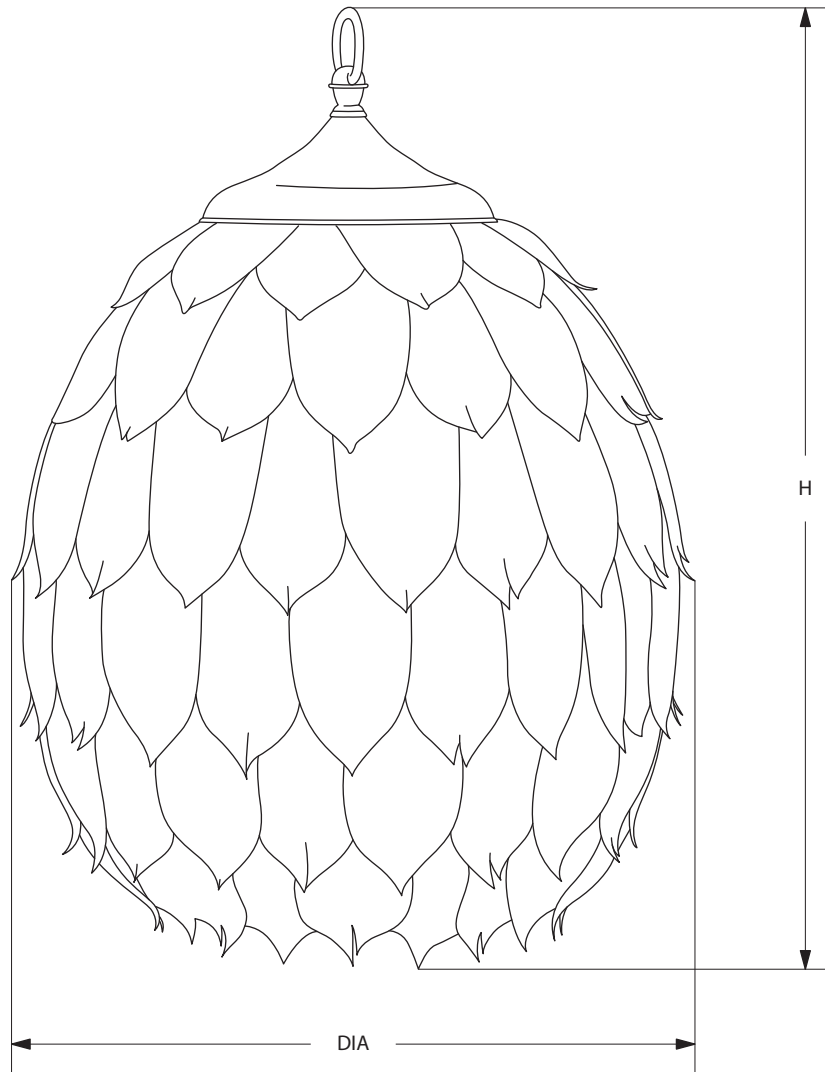

AVRETT

MAGNOLIA POD PENDANT P 3761

LARGE SIZE SHOWN IN BRUSHED STEEL WITH ANTIQUE BRASS ELEMENTS

AVRETT

DESIGNED BY BARRY DIXON

ITEMS INCLUDED

MAGNOLIA POD		CANOPY	H	DIA	LAMP
SMALL	P 3761S	5" DIA	21 1/4"	14 1/4"	1-40W
LARGE	P 3761L	5" DIA	27 1/2"	18 3/8"	1-40W