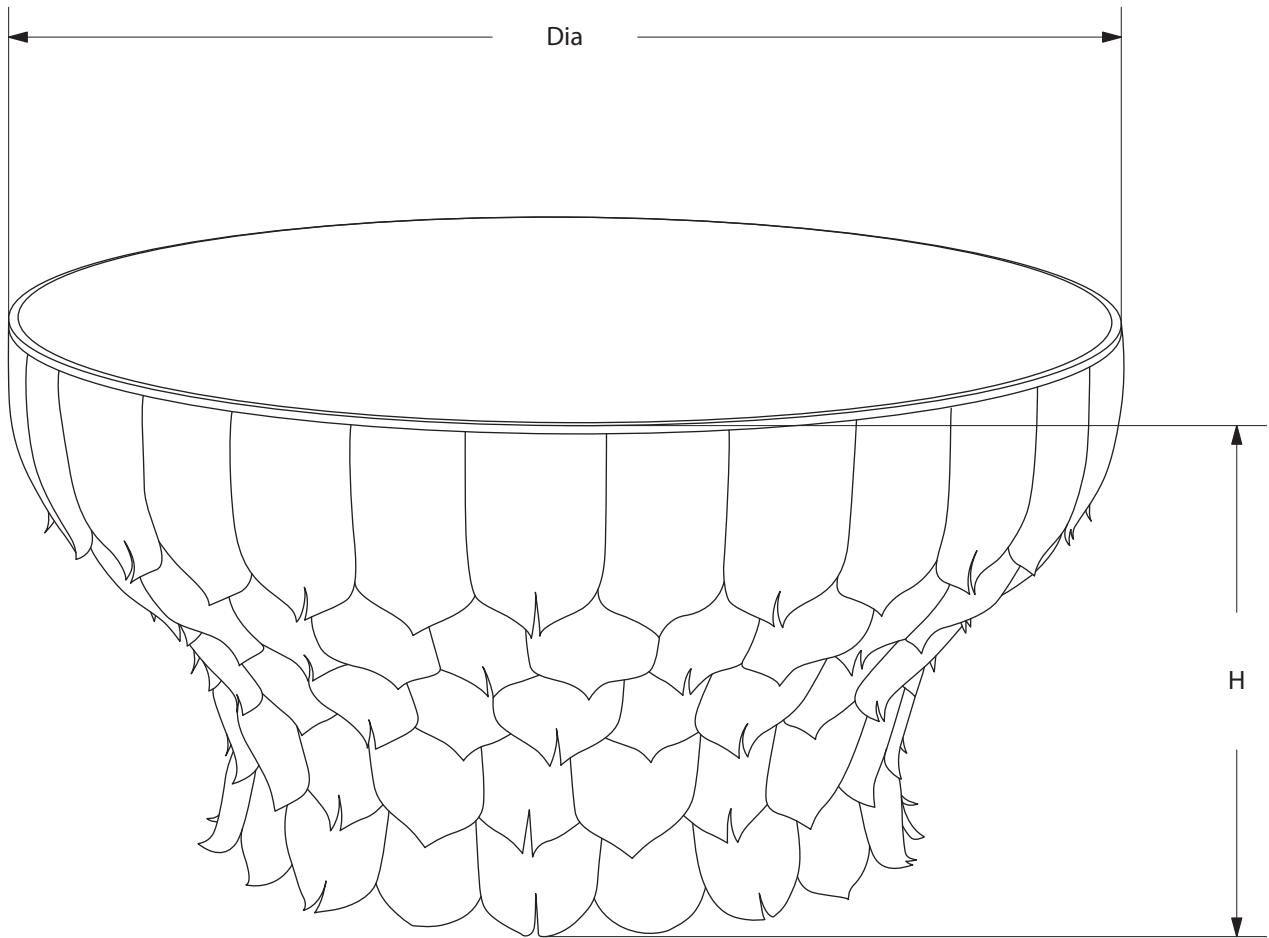

AVRETT

MAGNOLIA POD COCKTAIL TABLE CT 3945
LARGE SIZE SHOWN IN WASHED KHAKI WITH CARRIBEAN ONYX

AVRETT

DESIGNED BY BARRY DIXON

MAGNOLIA POD		H	DIA
SMALL	CT 3945S	18 1/4"	36"
LARGE	CT 3945L	18 1/4"	42"

FINISH OPTIONS	
STANDARD	BI, LGB, GB, BB, WB, BRS, PG, GYB, W, BS
PREMIUM 1	MS, DB, HB, I, P, R, VG, WK, Z
PREMIUM 2	GL, AGL, BGL, UGL, SL, ASL, BSL, USL