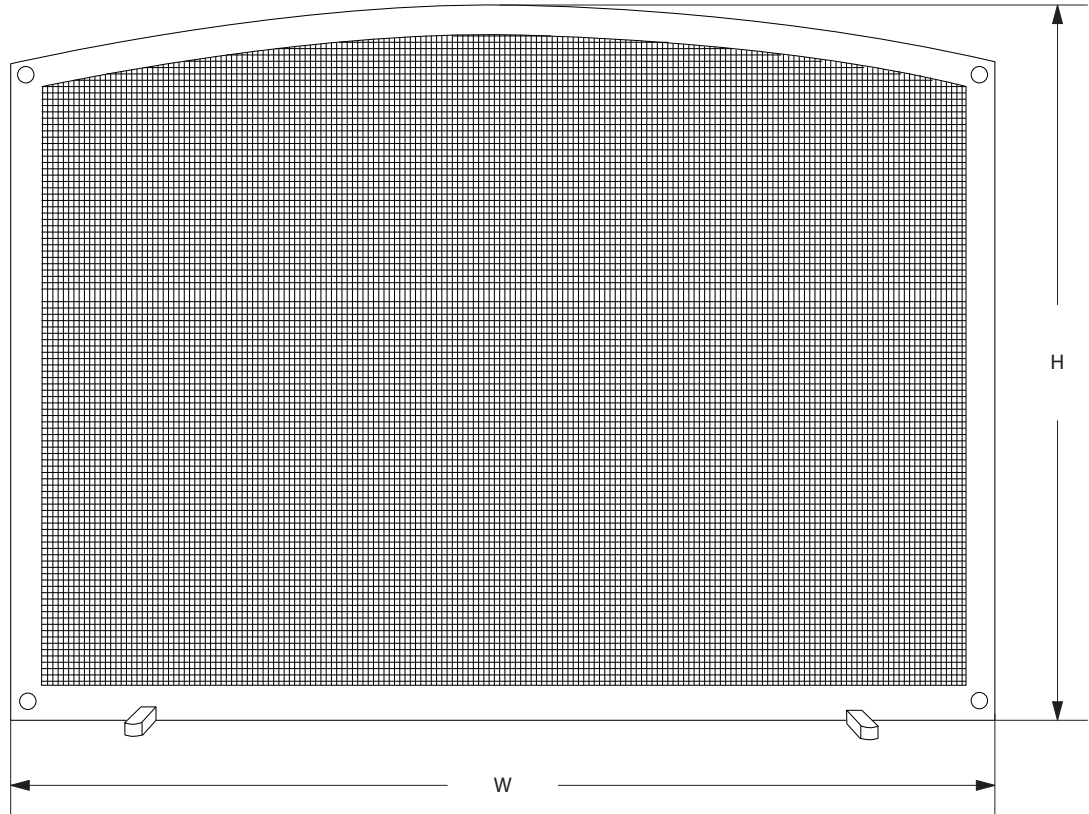

AVRETT

ALEXANDRA FIRE SCREEN F 9996

SHOWN IN REGULAR SIZE IN WASHED KHAKI WITH RIVET DETAIL

DESIGNED BY PEYTON AVRETT

ALEXANDRA		W	H
REGULAR	F 9996	41"	30"

FINISH OPTIONS	
STANDARD	BI, LGB, GB, BB, WB, BRS, PG, GYB, W
PREMIUM 1	MS, DB, HB, I, P, R, VG, WK, Z
PREMIUM 2	GL, AGL, BGL, UGL, SL, ASL, BSL, USL