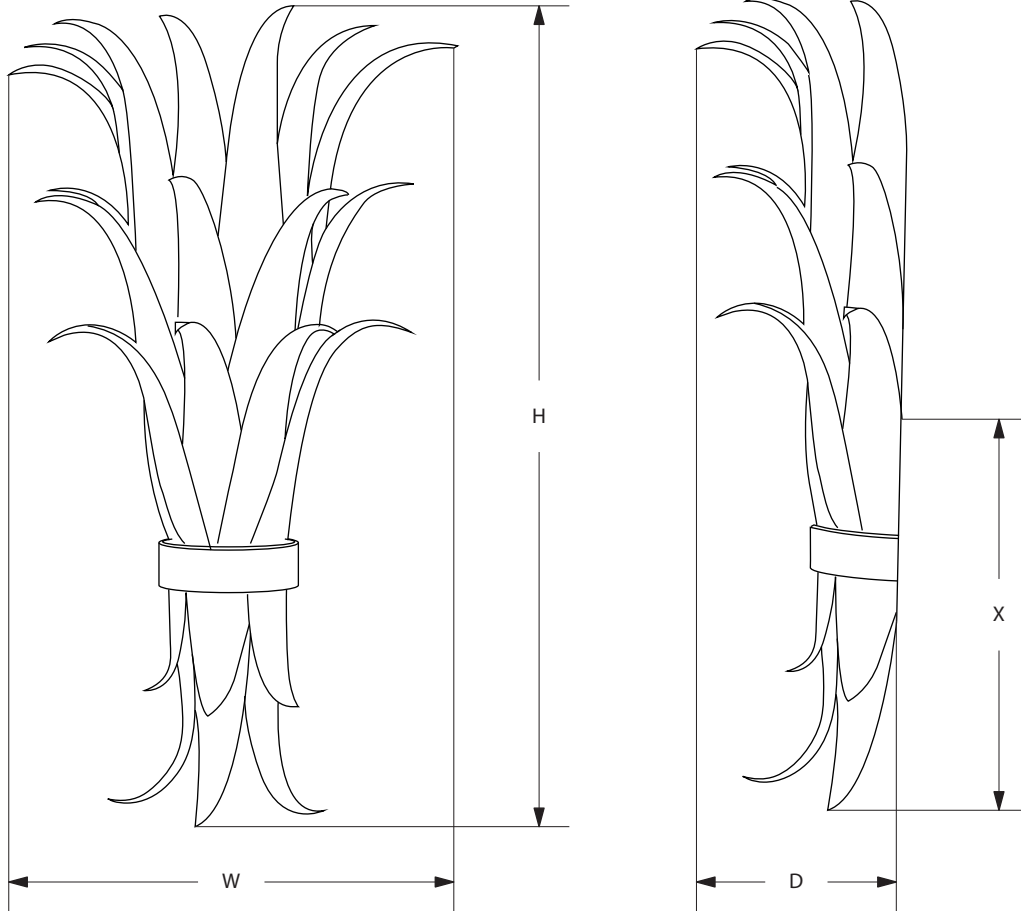

AVRETT

SALON SCONCE WS 2560 NA

REGULAR SIZE WITH NO ARMS SHOWN IN BLACK IRON

DESIGNED BY FRANK PONTERIO

ITEMS INCLUDED

SALON SCNCE		BACK PLATE	W	H	D	X	LAMP
NO ARMS	WS 2560NA	3 1/2" X 9 1/2"	10"	17 1/2"	5 3/4"	7 5/8"	1-15W

FINISH OPTIONS	
STANDARD	BI, LGB, GB, BB, WB, BRS, PG, GYB, W, BS
PREMIUM 1	MS, DB, HB, I, P, R, VG, WK, Z
PREMIUM 2	GL, AGL, BGL, UGL, SL, ASL, BSL, USL