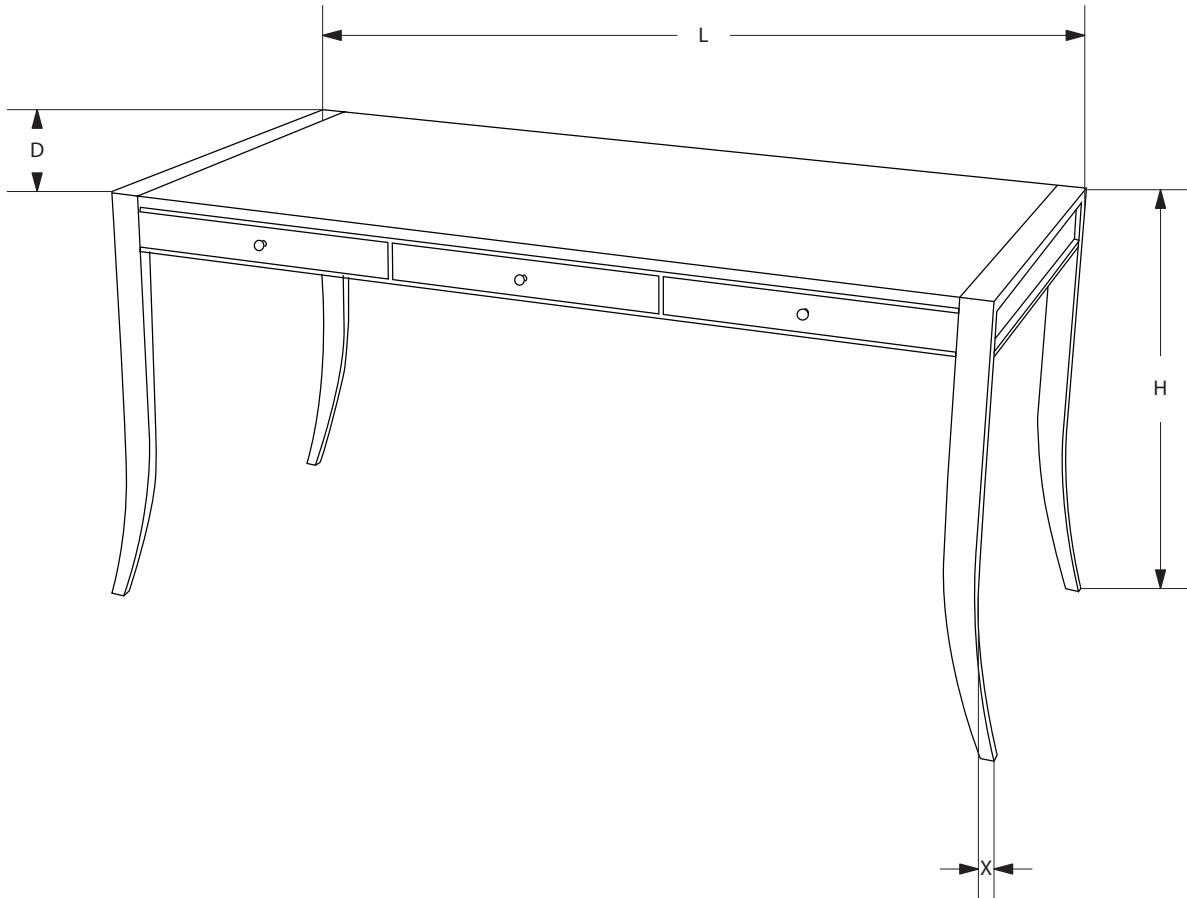

AVRETT

MJ DESK D 2020

REGULAR SIZE SHOWN IN LIGHT GILT BRONZE WITH WALNUT TOP AND DRAWERS

AVRETT

DESIGNED BY FRANK PONTERIO

MJ DESK		L	D	H	X
REGULAR	D 2020R	60"	30"	30"	2"

FINISH OPTIONS	
STANDARD	BI, LGB, GB, BB, WB, BRS, PG, GYB, W, BS
PREMIUM 1	MS, DB, HB, I, P, R, VG, WK, Z
PREMIUM 2	GL, AGL, BGL, UGL, SL, ASL, BSL, USL