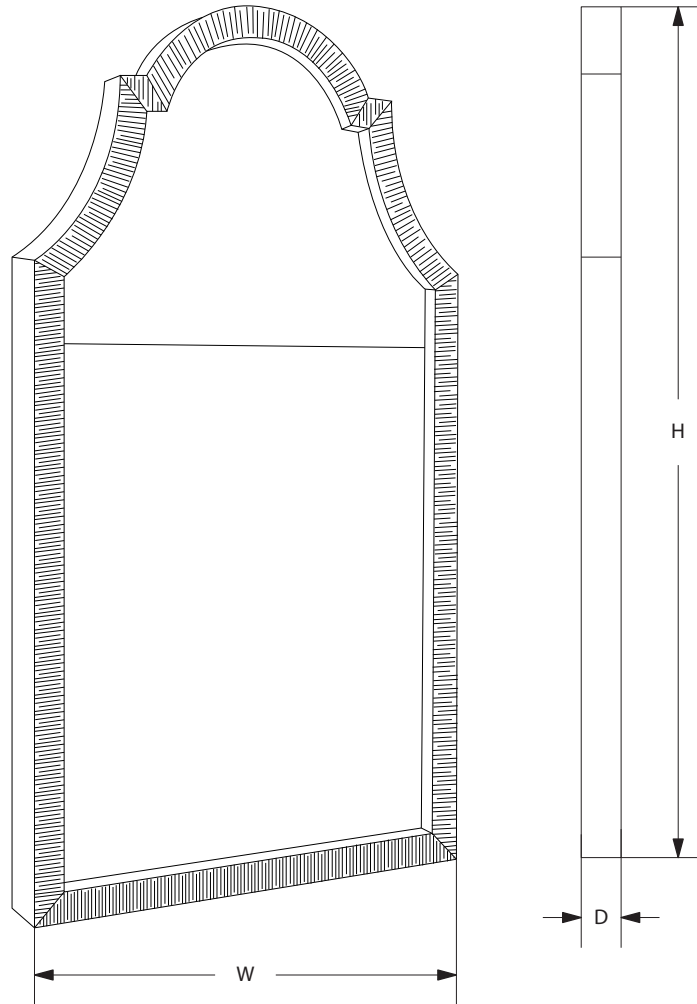

AVRETT

LIZ MIRROR M 6431

SMALL SIZE SHOWN IN LIGHT GILT BRONZE WITH ANTIQUE MIRROR

DESIGNED BY FRANK PONTERIO

LIZ		W	H	D
SMALL	M 6431S	26"	48"	2"
LARGE	M 6431L	32"	60"	2"

FINISH OPTIONS	
STANDARD	BI, LGB, GB, BB, WB, BRS, PG, GYB, W, BS
PREMIUM 1	MS, DB, HB, I, P, R, VG, WK, Z
PREMIUM 2	GL, AGL, BGL, UGL, SL, ASL, BSL, USL

GLASS OPTIONS	
STANDARD	SM
PREMIUM	LRG, HRG, LAM, HAM