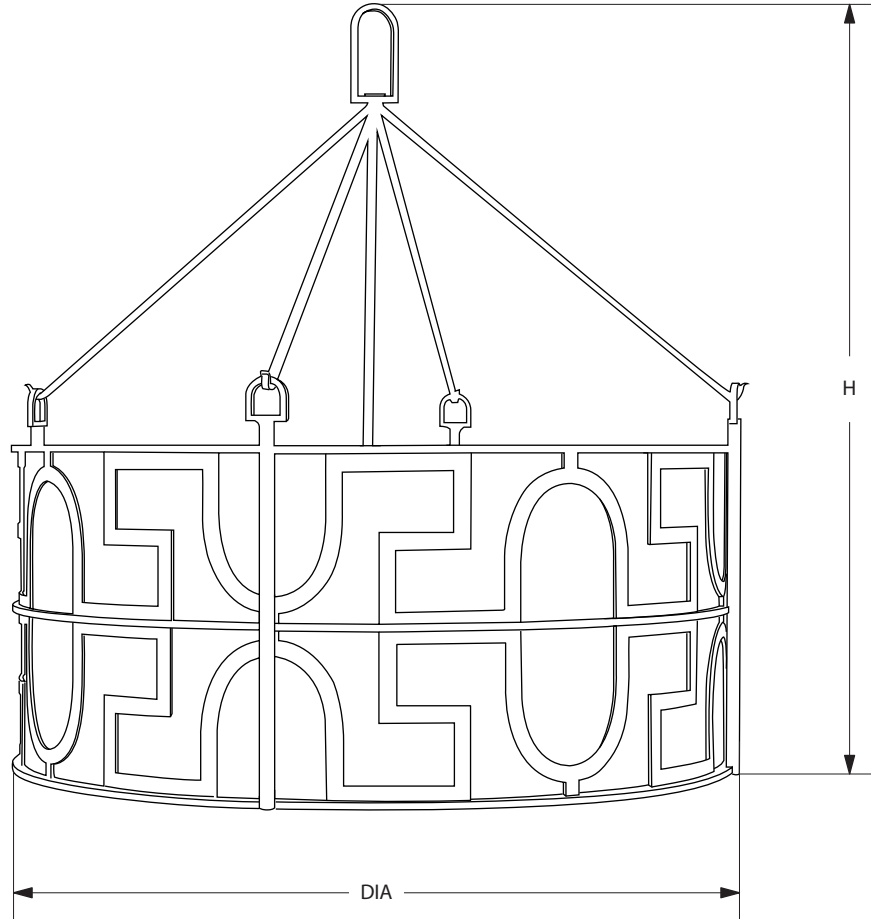

AVRETT

FRANCESCO CHANDELIER C 1909

REGULAR SIZE SHOWN IN GRAY BRONZE WITH VELLUM PAPER SHADE

AVRETT

DESIGNED BY FRANK PONTERIO

ITEMS INCLUDED

FRANCESCO		CANOPY	H	DIA	LAMP
SMALL	C 1909S	6 1/8" DIA	23"	22"	6-40W
REGULAR	C 1909R	6 1/8" DIA	28"	27 1/2"	6-40W
LARGE	C 1909L	6 1/8" DIA	37 3/8"	36"	6-40W