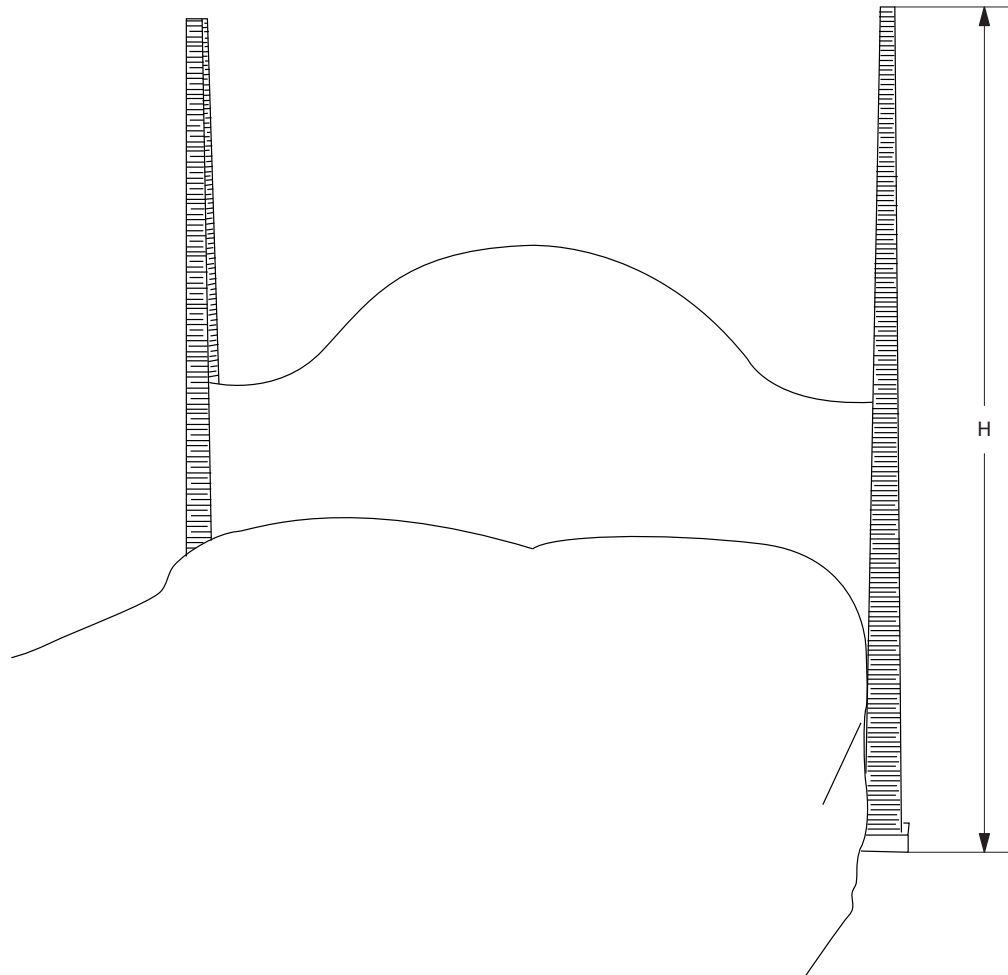

AVRETT

ERIE BED B 9960

REGULAR SIZE SHOWN IN BRUSHED STEEL WITH UPHOLSTERED HEAD BOARD

TEL: 843.554.1409 FAX: 843.554.1410 INFO@AVRETT.COM WWW.AVRETT.COM PO BOX 21317, CHARLESTON, SC 29413  
© 2013 AVRETT

AVRETT

DESIGNED BY FRANK PONTERIO

MATTRESS AND BOX FRAMS BUILT TO ACCOMODATE APPROPRIATE HEIGHT

ERIE		H
QUEEN	B 9960Q	92 1/2"
KING	B 9960K	92 1/2"

FINISH OPTIONS	
STANDARD	BI, LGB, GB, BB, WB, BRS, PG, GYB, W, BS
PREMIUM 1	MS, DB, HB, I, P, R, VG, WK, Z
PREMIUM 2	GL, AGL, BGL, UGL, SL, ASL, BSL, USL