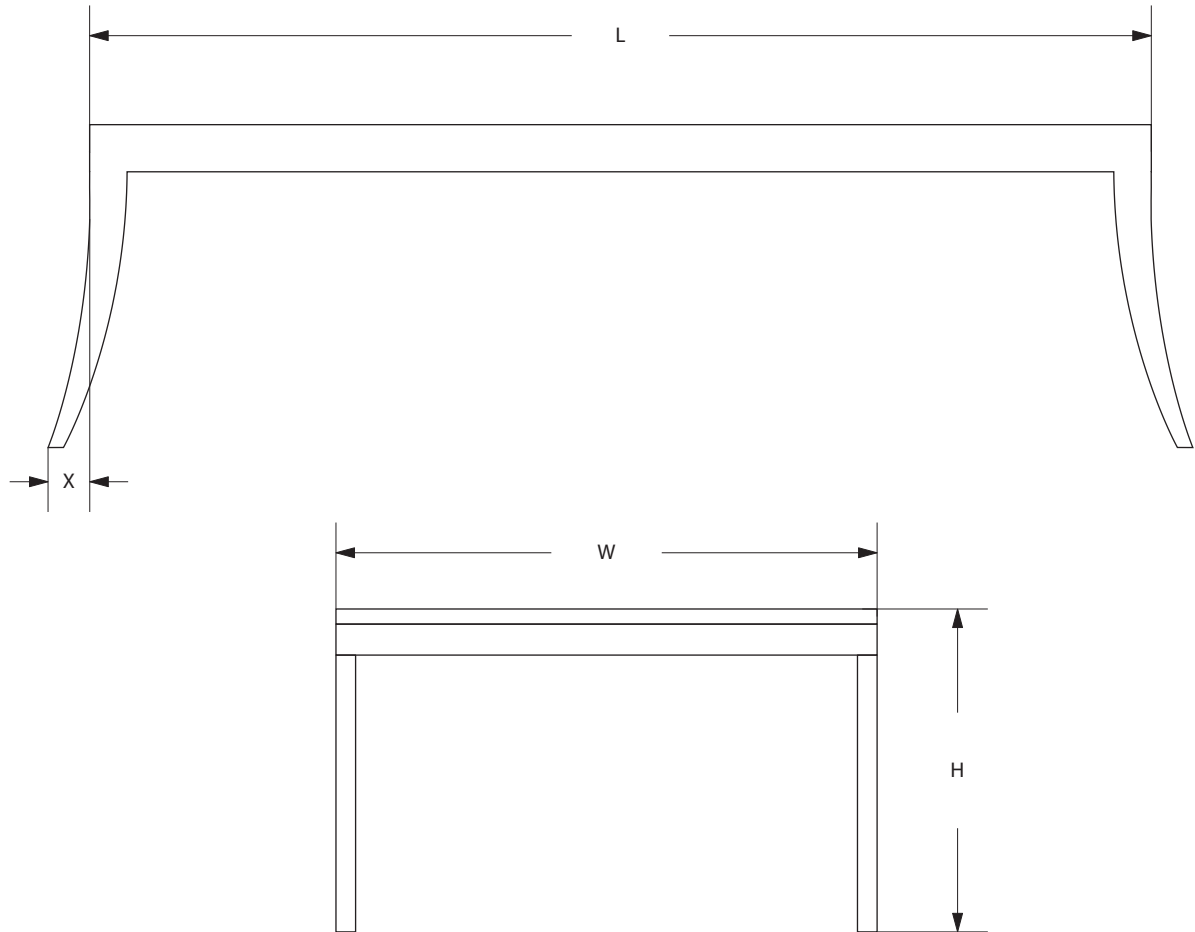

AVRETT

DAVID COCKTAIL TABLE CT 9444

LARGE SIZE SHOWN IN BRUSHED STEEL WITH SHAGREEN TOP

DESIGNED BY FRANK PONTERIO

DAVID		L	W	H	X
SMALL	CT 9444S	48"	26"	16"	2"
LARGE	CT 9444L	60"	30"	16"	2"

FINISH OPTIONS	
STANDARD	BI, LGB, GB, BB, WB, BRS, PG, GYB, W, BS
PREMIUM 1	MS, DB, HB, I, P, R, VG, WK, Z
PREMIUM 2	GL, AGL, BGL, UGL, SL, ASL, BSL, USL