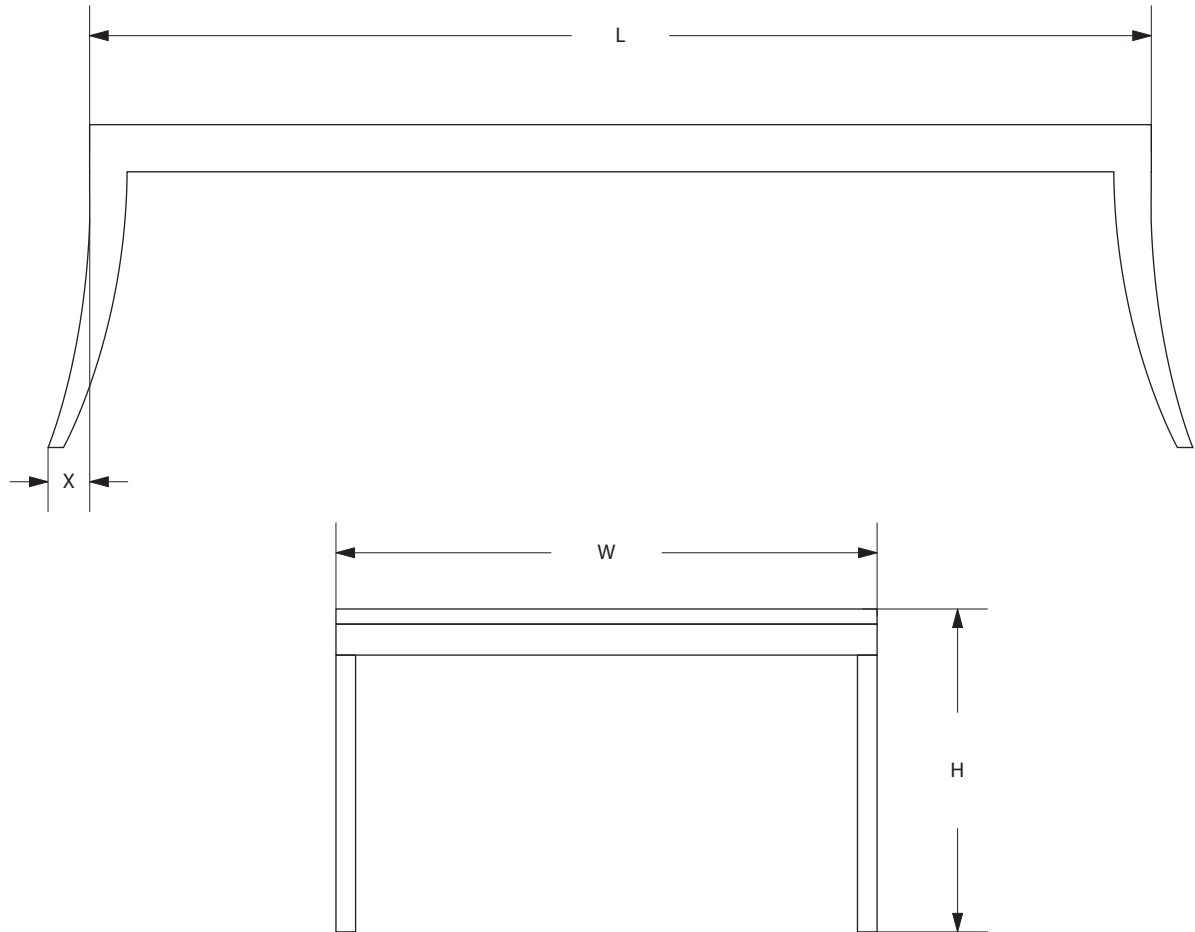

AVRETT

DAVID COCKTAIL TABLE CT 9444

LARGE SIZE SHOWN IN BRUSHED STEEL WITH SHAGREEN TOP

DESIGNED BY FRANK PONTERIO

<b>DAVID</b>		L	W	H	X
SMALL	CT 9444S	48"	26"	16"	2"
LARGE	CT 9444L	60"	30"	16"	2"

<b>FINISH OPTIONS</b>	
STANDARD	BI, LGB, GB, BB, WB, BRS, PG, GYB, W, BS
PREMIUM 1	MS, DB, HB, I, P, R, VG, WK, Z
PREMIUM 2	GL, AGL, BGL, UGL, SL, ASL, BSL, USL