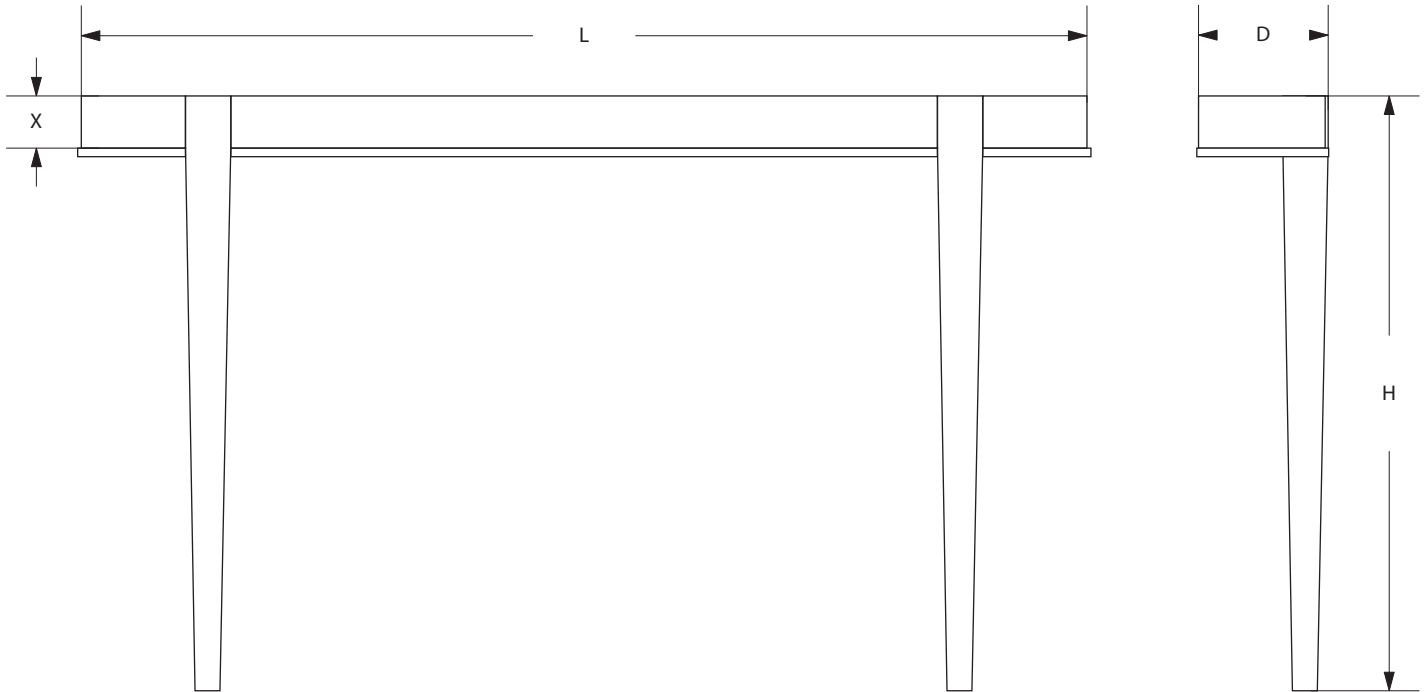

AVRETT

DH CONSOLE WC 6097

REGULAR SIZE SHOWN IN BRUSHED STEEL WITH 3" THICK WALNUT VENEER TOP

AVRETT

DESIGNED BY FRANK PONTERIO

<b>DH CONSOLE</b>		L	H	D	X
REGULAR	WC 6097	48"	32"	8"	3"

<b>FINISH OPTIONS</b>	
STANDARD	BI, LGB, GB, BB, WB, BRS, PG, GYB, W, BS
PREMIUM 1	MS, DB, HB, I, P, R, VG, WK, Z
PREMIUM 2	GL, AGL, BGL, UGL, SL, ASL, BSL, USL