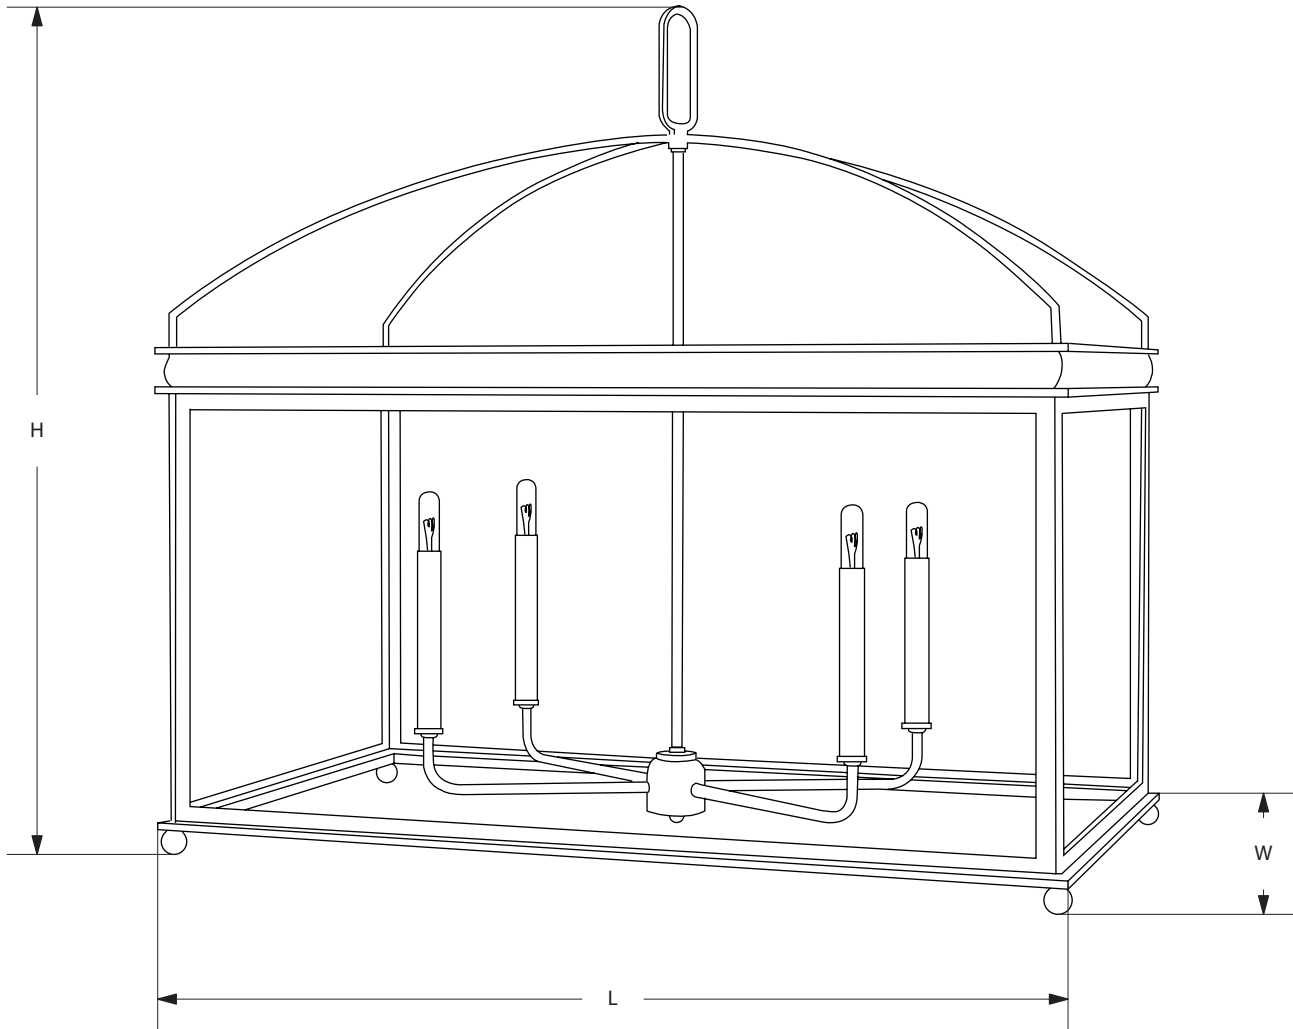

AVRETT

SULLIVANS CHANDELIER C 7932

LARGE SIZE SHOWN IN MINT BRONZE WITH CLEAR GLASS

AVRETT

DESIGNED BY PEYTON AVRETT

ITEMS INCLUDED

SULLIVANS		CANOPY	L	W	H	LAMP
SMALL	C 7932S	6 1/8" DIA	26"	15"	24"	4-40W
LARGE	C 7932L	6 1/8" DIA	30"	17"	28"	4-40W

FINISH OPTIONS	
STANDARD	BI, LGB, GB, BB, WB, BRS, PG, GYB, W, BS
PREMIUM 1	MS, DB, HB, I, P, R, VG, WK, Z
PREMIUM 2	GL, AGL, BGL, UGL, SL, ASL, BSL, USL

GLASS OPTIONS	
STANDARD	CG
PREMIUM	LRG, HRG, LAM, HAM