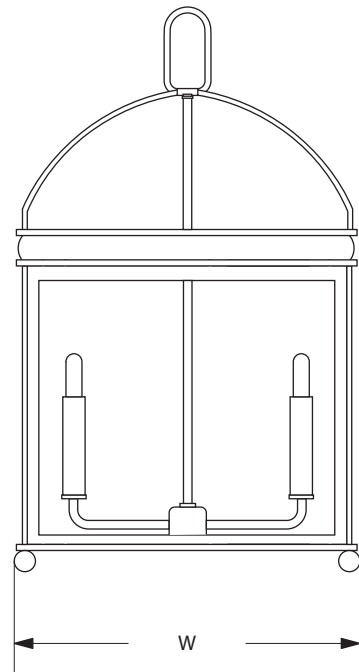

AVRETT

SULLIVANS CHANDELIER C 7932

LARGE SIZE SHOWN WITH CLEAR GLASS

DESIGNED BY PEYTON AVRETT

ITEMS INCLUDED

SULLIVANS		CANOPY	L	W	H	LAMP
SMALL	C 7932S	6 1/8" DIA	26"	15"	24"	4-40W
LARGE	C 7932L	6 1/8" DIA	30"	17"	28"	4-40W