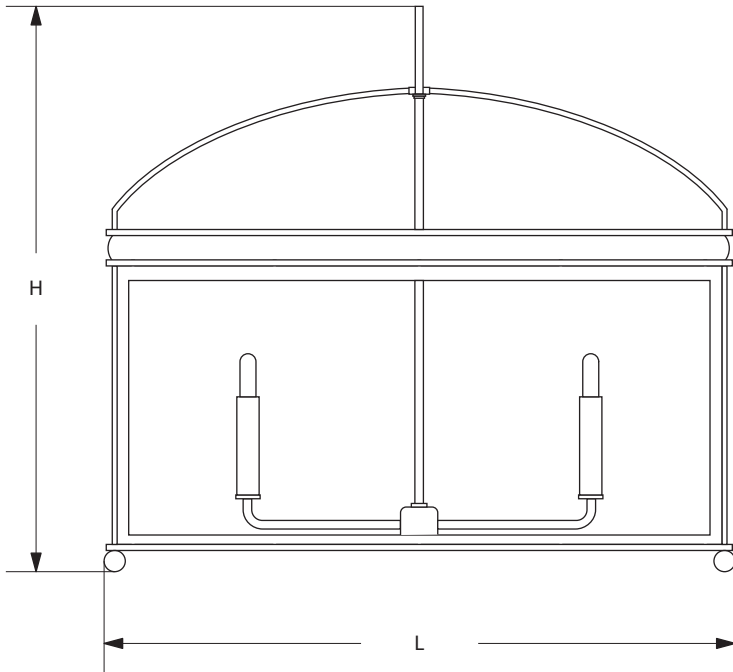

AVRETT

SULLIVANS CHANDELIER C 7932

LARGE SIZE SHOWN WITH CLEAR GLASS

DESIGNED BY PEYTON AVRETT

ITEMS INCLUDED

SULLIVANS		CANOPY	L	W	H	LAMP
SMALL	C 7932S	6 1/8" DIA	26"	15"	24"	4-40W
LARGE	C 7932L	6 1/8" DIA	30"	17"	28"	4-40W