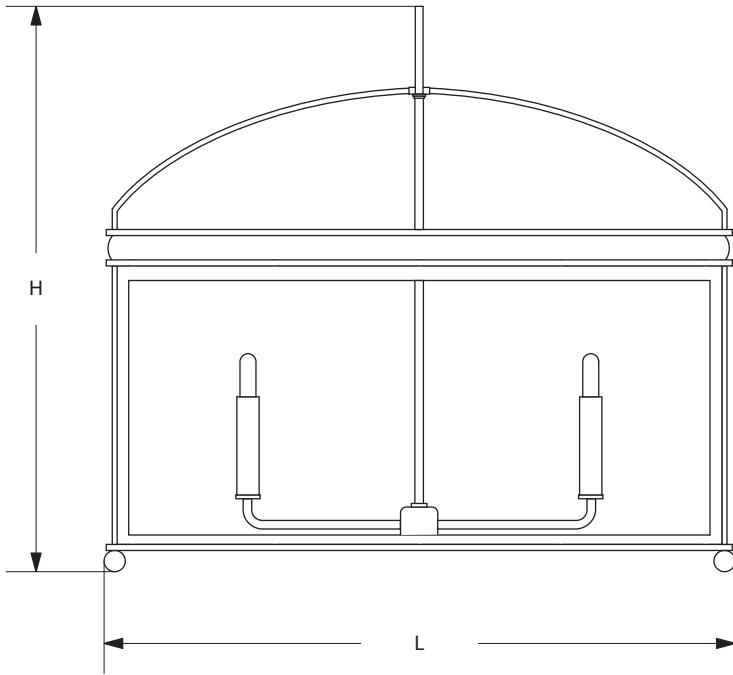

AVRETT

SULLIVANS CHANDELIER C 7932

LARGE SIZE SHOWN WITH CLEAR GLASS

DESIGNED BY PEYTON AVRETT

ITEMS INCLUDED

SULLIVANS		CANOPY	L	W	H	LAMP
SMALL	C 7932S	6 1/8" DIA	26"	15"	24"	4-40W
LARGE	C 7932L	6 1/8" DIA	30"	17"	28"	4-40W