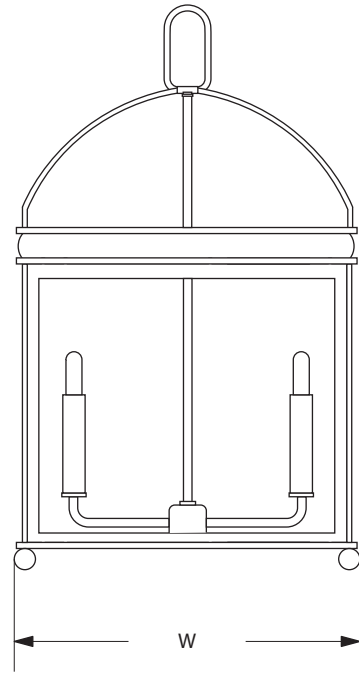

AVRETT

SULLIVANS CHANDELIER C 7932

LARGE SIZE SHOWN WITH CLEAR GLASS

DESIGNED BY PEYTON AVRETT

ITEMS INCLUDED

SULLIVANS		CANOPY	L	W	H	LAMP
SMALL	C 7932S	6 1/8" DIA	26"	15"	24"	4-40W
LARGE	C 7932L	6 1/8" DIA	30"	17"	28"	4-40W