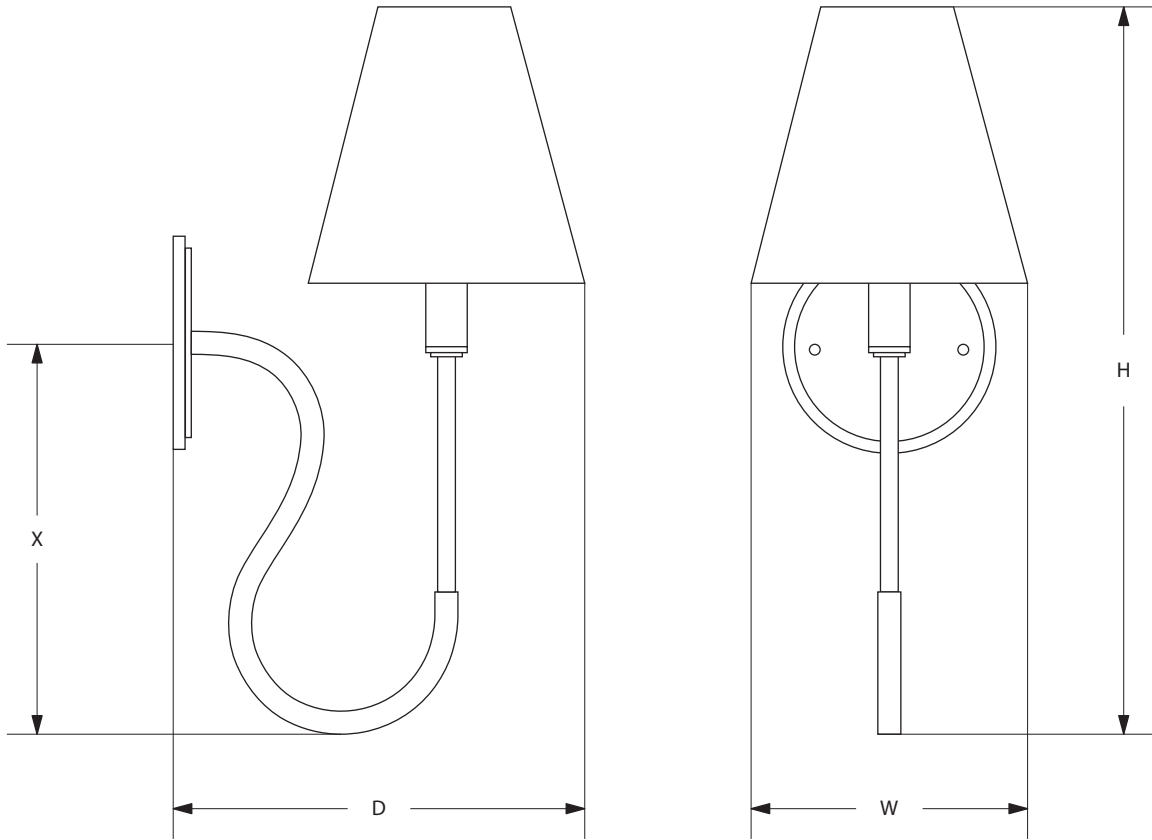

AVRETT

SOUTH ADGERS WALL SCONCE WS 8814

REGULAR SIZE SHOWN WITH HIGH GLOSS WHITE HARDBACK SHADE AND GOLD PONY LINER

DESIGNED BY PEYTON AVRETT

ITEMS INCLUDED

SOUTH ADGERS		BACK PLATE	W	H	D	X	LAMP
REGULAR	WS 8814R	4 1/2" DIA	7"	15 1/2"	9 1/8"	8 1/2"	1-40W