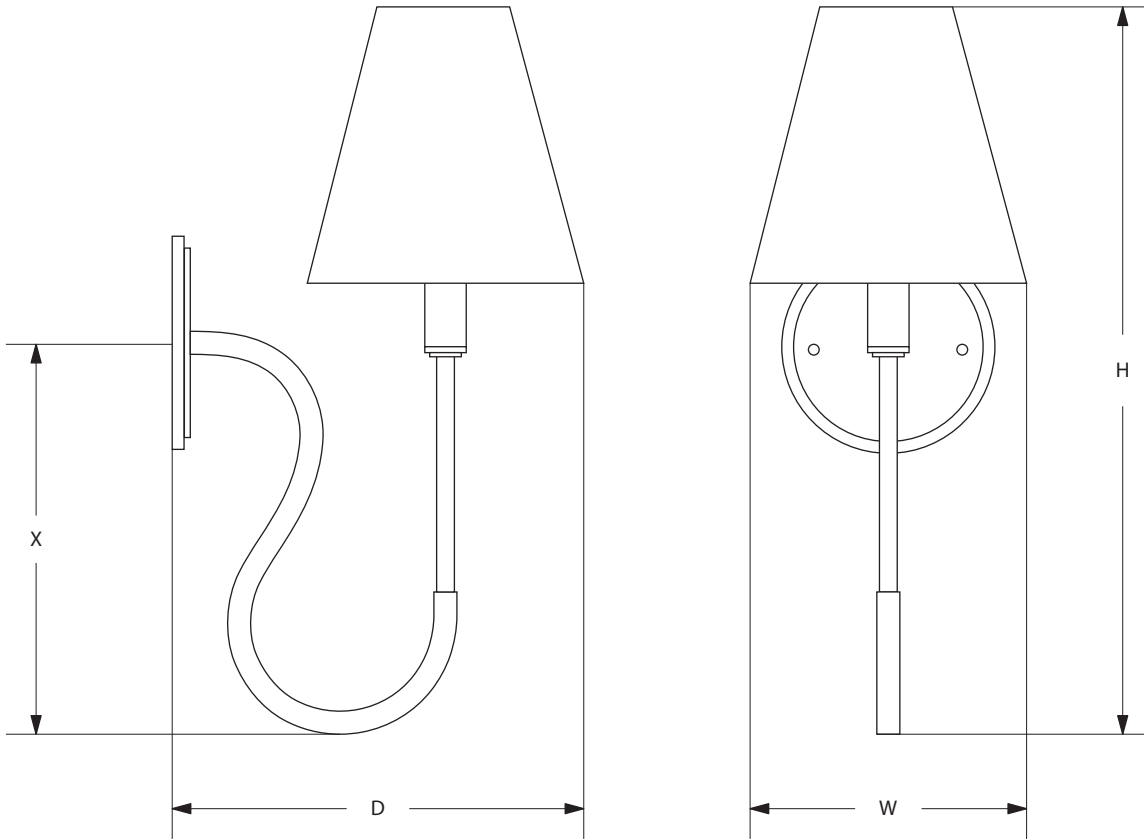

AVRETT

SOUTH ADGERS WALL SCONCE WS 8814

REGULAR SIZE SHOWN IN MINT BRONZE WITH HIGH GLOSS WHITE HARDBACK SHADE AND GOLD PONY LINER

TEL: 843.554.1409

FAX: 843.554.1410

INFO@AVRETT.COM

WWW.AVRETT.COM

PO BOX 21317, CHARLESTON, SC 29413

© 2013 AVRETT

AVRETT

DESIGNED BY PEYTON AVRETT

ITEMS INCLUDED

SOUTH ADGERS		BACK PLATE	W	H	D	X	LAMP
REGULAR	WS 8814R	4 1/2" DIA	7"	15 1/2"	9 1/8"	8 1/2"	1-40W

FINISH OPTIONS	
STANDARD	BI, LGB, GB, BB, WB, BRS, PG, GYB, W, BS
PREMIUM 1	MS, DB, HB, I, P, R, VG, WK, Z
PREMIUM 2	GL, AGL, BGL, UGL, SL, ASL, BSL, USL