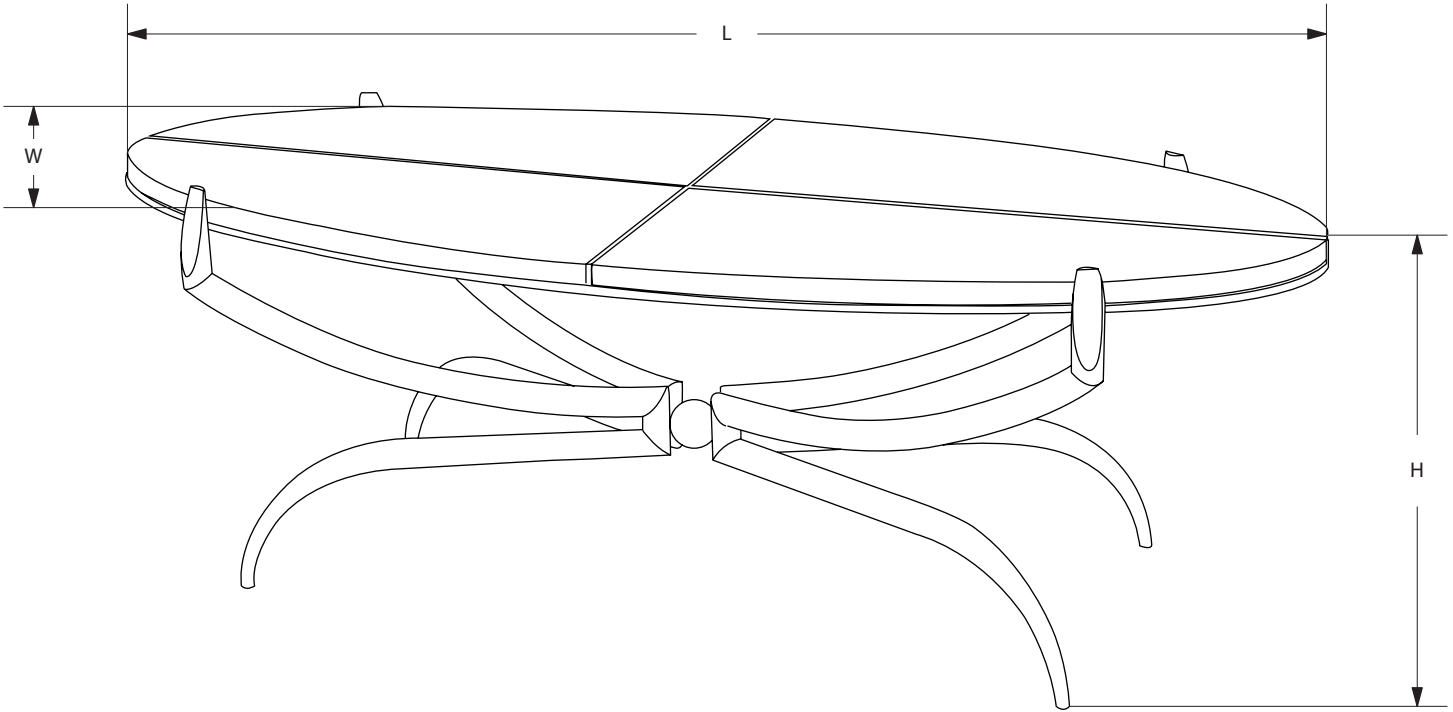

AVRETT

SOCIETY COCKTAIL TABLE CT 9994

LARGE SIZE SHOWN IN LIGHT GILT BRONZE WITH HONED WHITE RHINO MARBLE

AVRETT

DESIGNED BY PEYTON AVRETT

<b>SOCIETY</b>		L	W	H
SMALL	CT 9994S	47"	20"	20"
LARGE	CT 9994L	58"	24"	20"