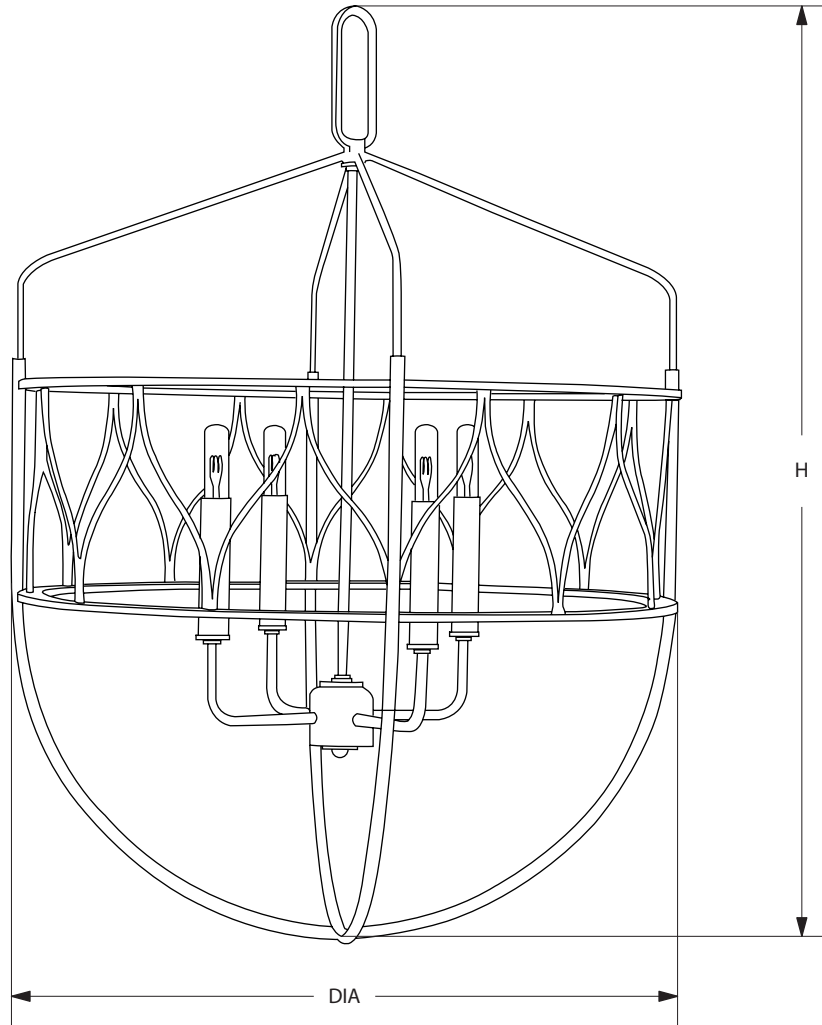

AVRETT

SAVANNAH CHANDELIER C 9005

REGULAR SIZE SHOWN IN GRAY BRONZE

AVRETT

DESIGNED BY PEYTON AVRETT

ITEMS INCLUDED

SAVANNAH		CANOPY	H	DIA	LAMP
SMALL	C 9005S	6 1/8" DIA	24 1/4"	17 3/8"	4-40W
REGULAR	C 9005R	6 1/8" DIA	28 1/2"	20 3/8"	4-40W
LARGE	C 9005L	6 1/8" DIA	33 1/2"	24 3/8"	4-40W