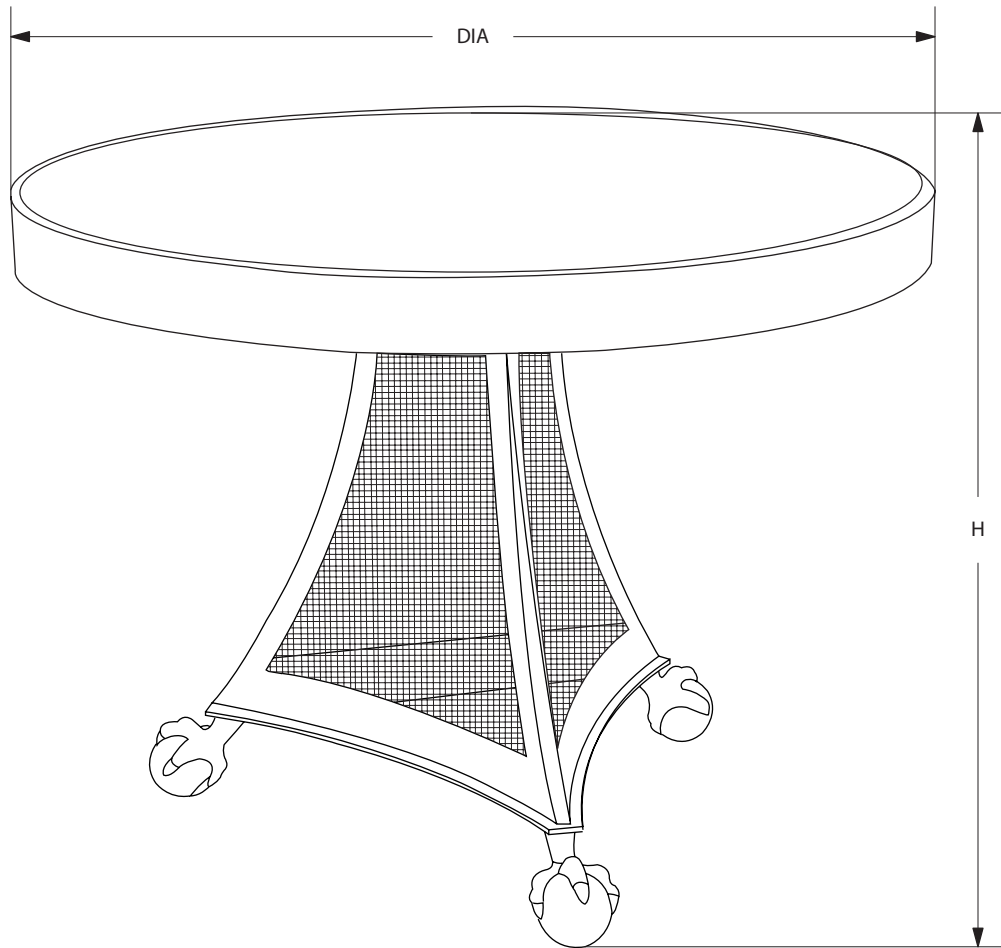

AVRETT

NETTIE DARR DINING TABLE DT 4892
REGULAR SIZE SHOWN IN WASHED KHAKI WITH ANTIQUE MIRROR

NETTIE DARR		H	DIA
SMALL	DT 4892S	30"	42"
REGULAR	DT 4892R	30"	48"
LARGE	DT 4892L	30"	60"

FINISH OPTIONS	
STANDARD	BI, LGB, GB, BB, WB, BRS, PG, GYB, W, BS
PREMIUM 1	MS, DB, HB, I, P, R, VG, WK, Z
PREMIUM 2	GL, AGL, BGL, UGL, SL, ASL, BSL, USL

GLASS OPTIONS	
STANDARD	CG
PREMIUM	LAM, HAM